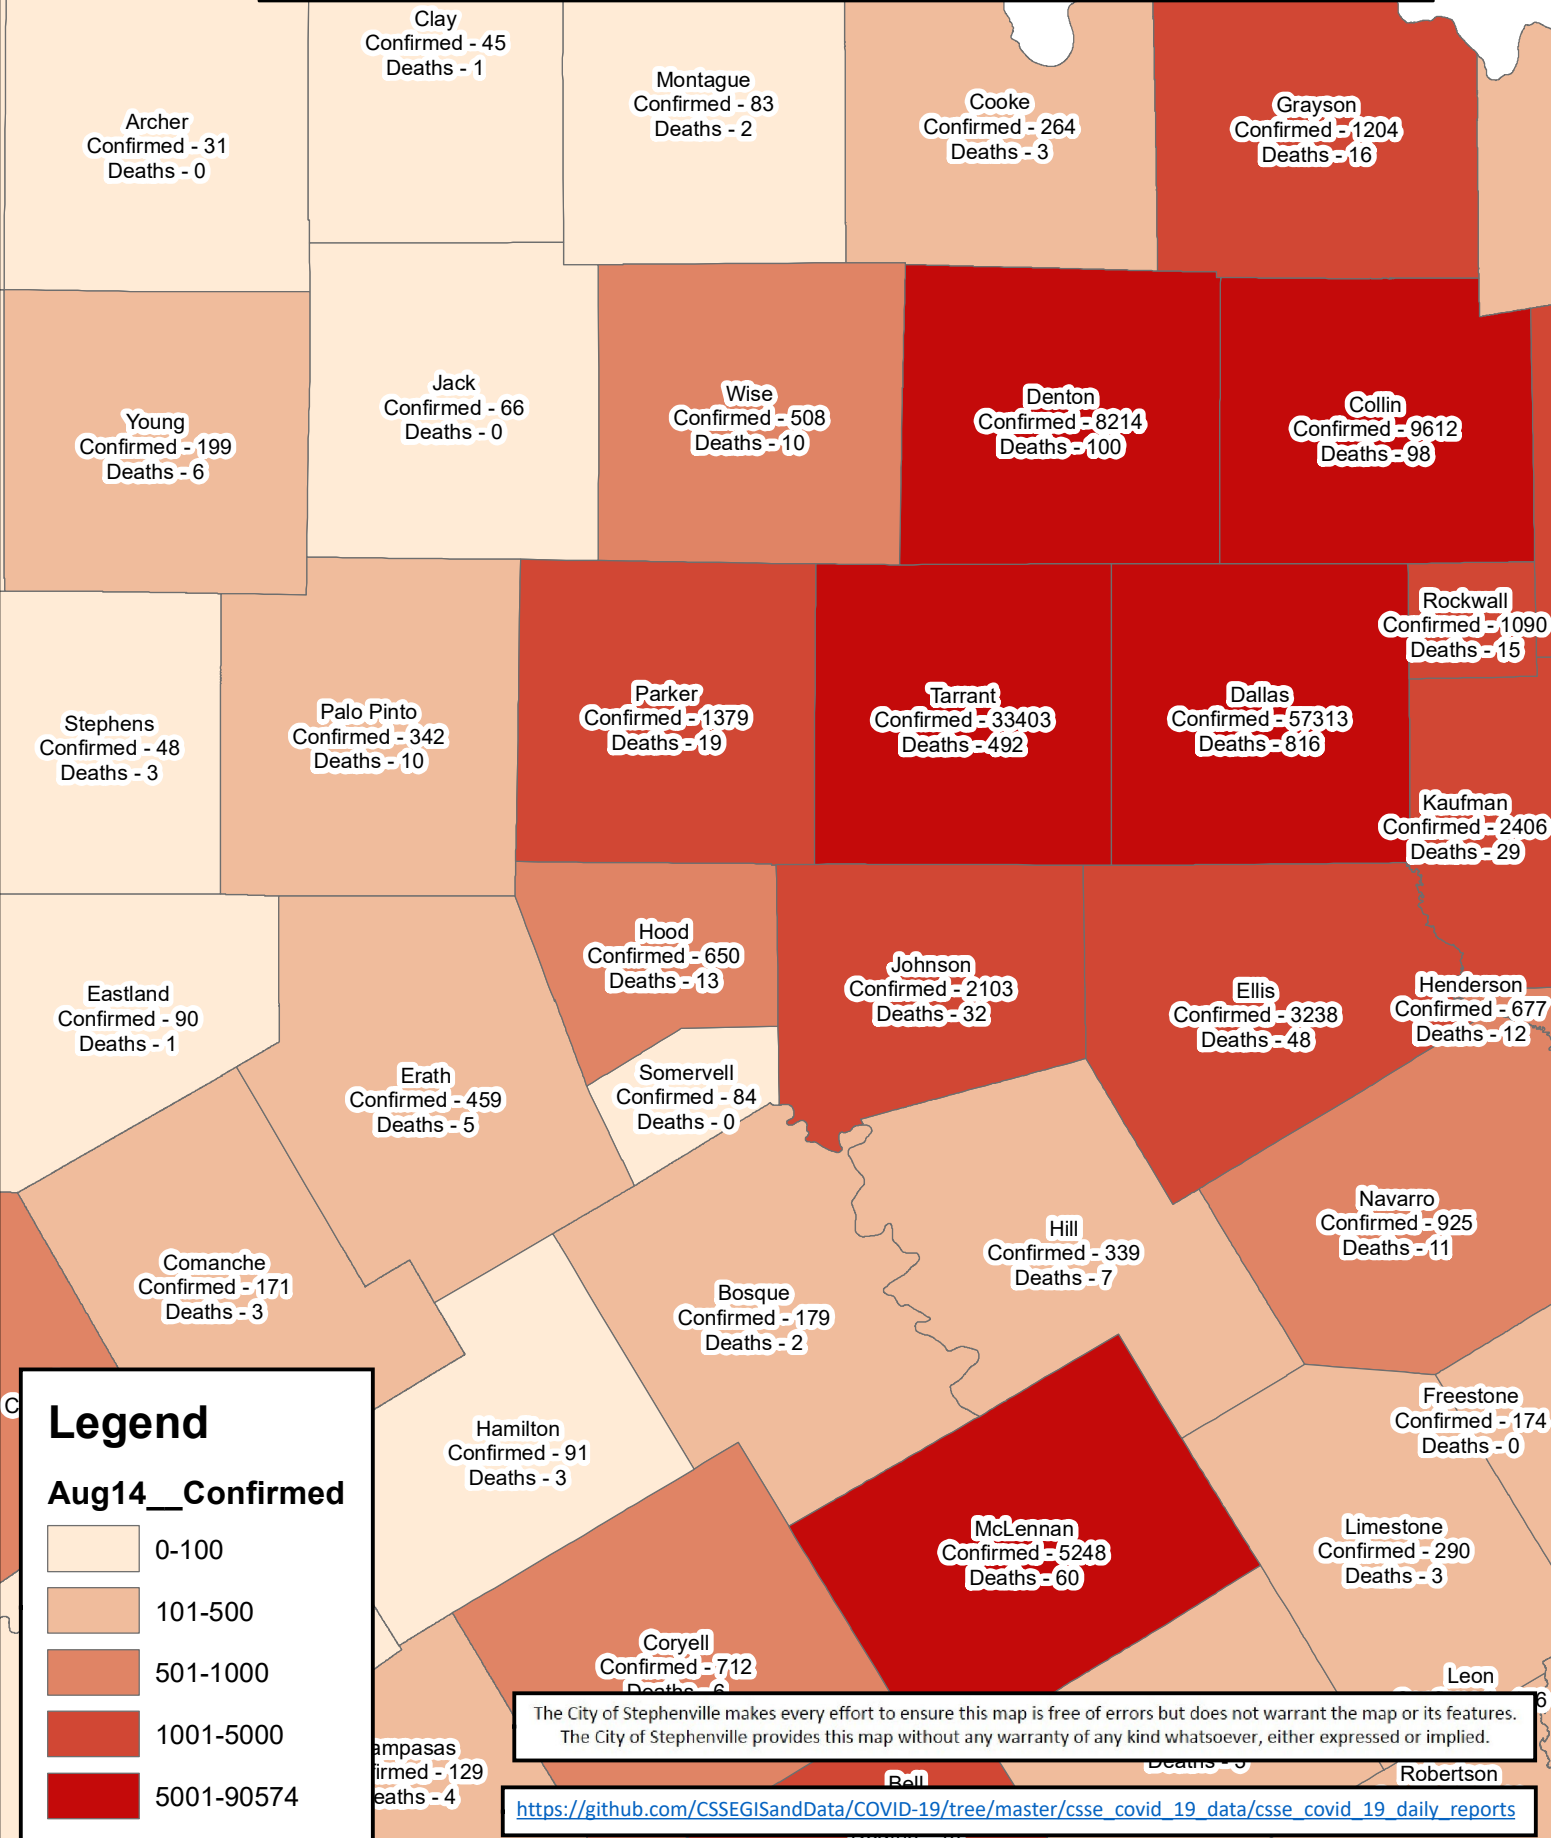

Erath County Area Covid-19 Confirmed Cases August 14, 2020

Legend

Aug14_Confirmed

- 0-100
- 101-500
- 501-1000
- 1001-5000
- 5001-90574

The City of Stephenville makes every effort to ensure this map is free of errors but does not warrant the map or its features. The City of Stephenville provides this map without any warranty of any kind whatsoever, either expressed or implied.

https://github.com/CSSEGISandData/COVID-19/tree/master/csse_covid_19_data/csse_covid_19_daily_reports