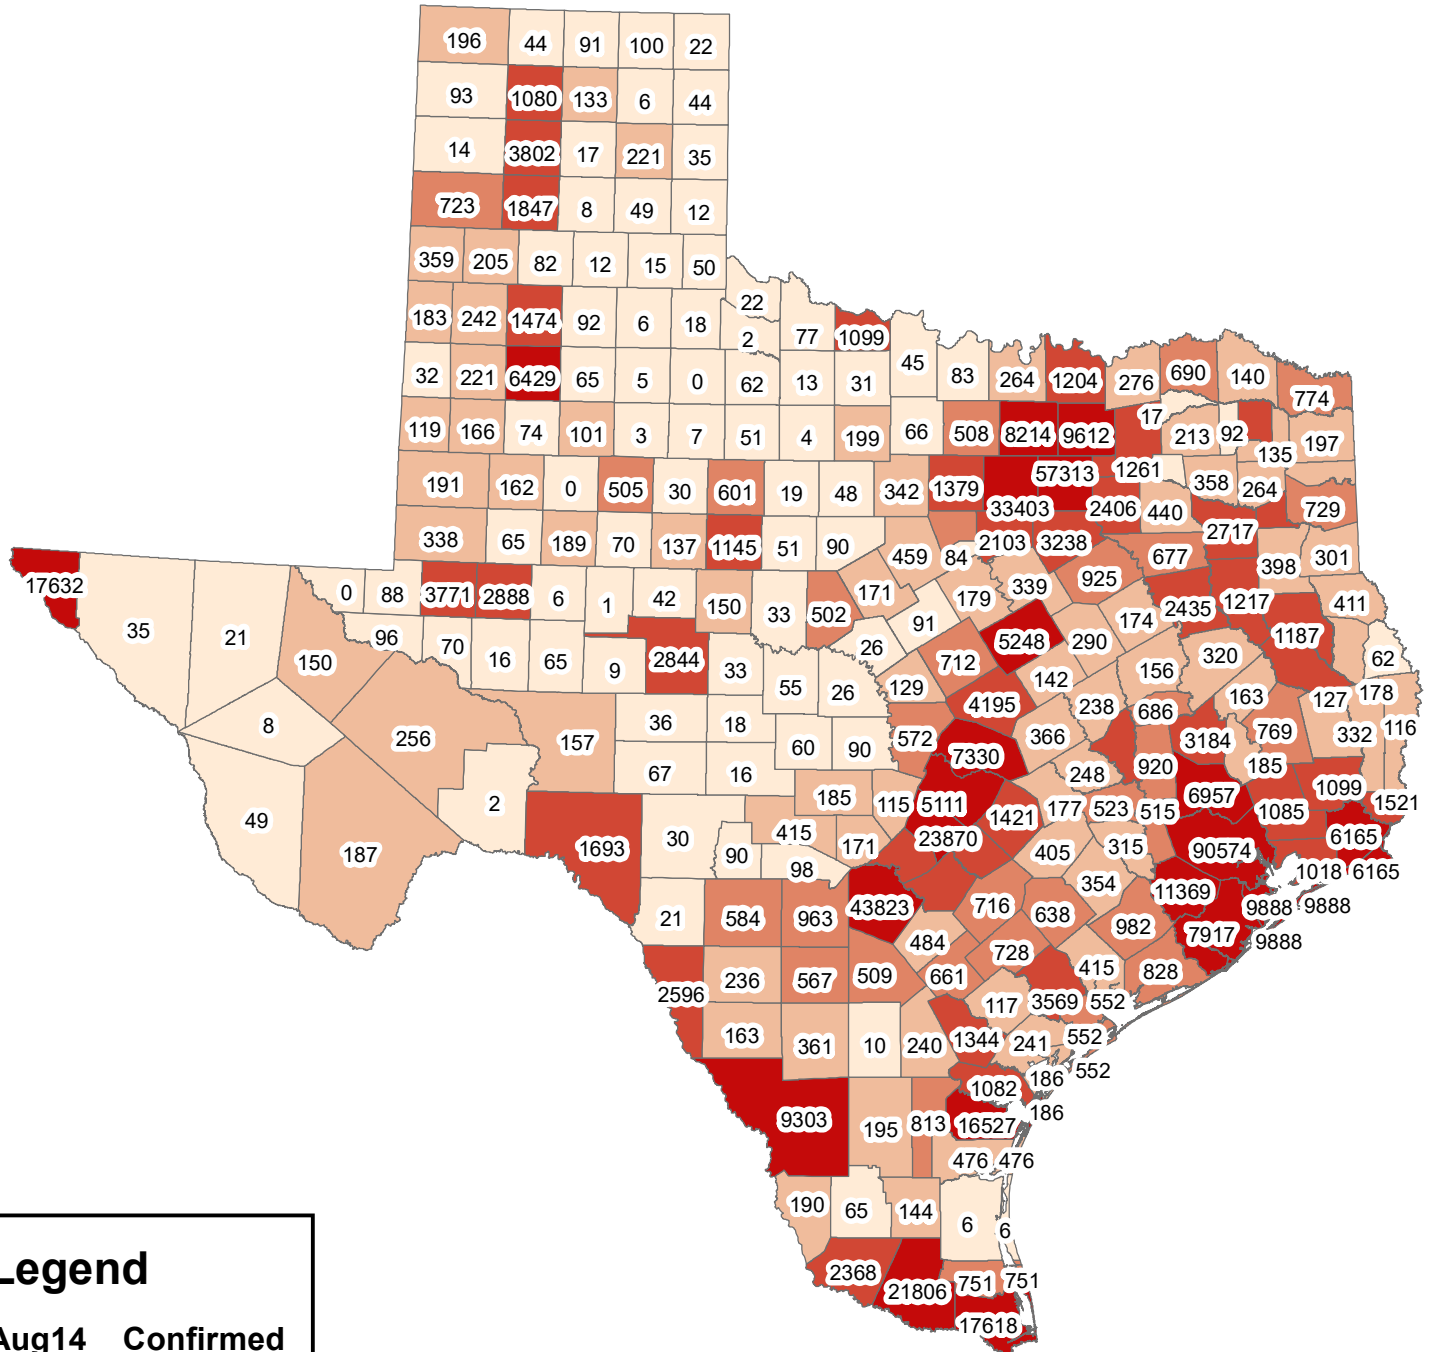

# Texas Covid-19 Confirmed Cases August 14, 2020

**Legend**

**Aug14\_Confirmed**

- 0-100
- 101-500
- 501-1000
- 1001-5000
- 5001-90574

The City of Stephenville makes every effort to ensure this map is free of errors but does not warrant the map or its features. The City of Stephenville provides this map without any warranty of any kind whatsoever, either expressed or implied.

[https://github.com/CSSEGISandData/COVID-19/tree/master/csse\\_covid\\_19\\_data/csse\\_covid\\_19\\_daily\\_reports](https://github.com/CSSEGISandData/COVID-19/tree/master/csse_covid_19_data/csse_covid_19_daily_reports)