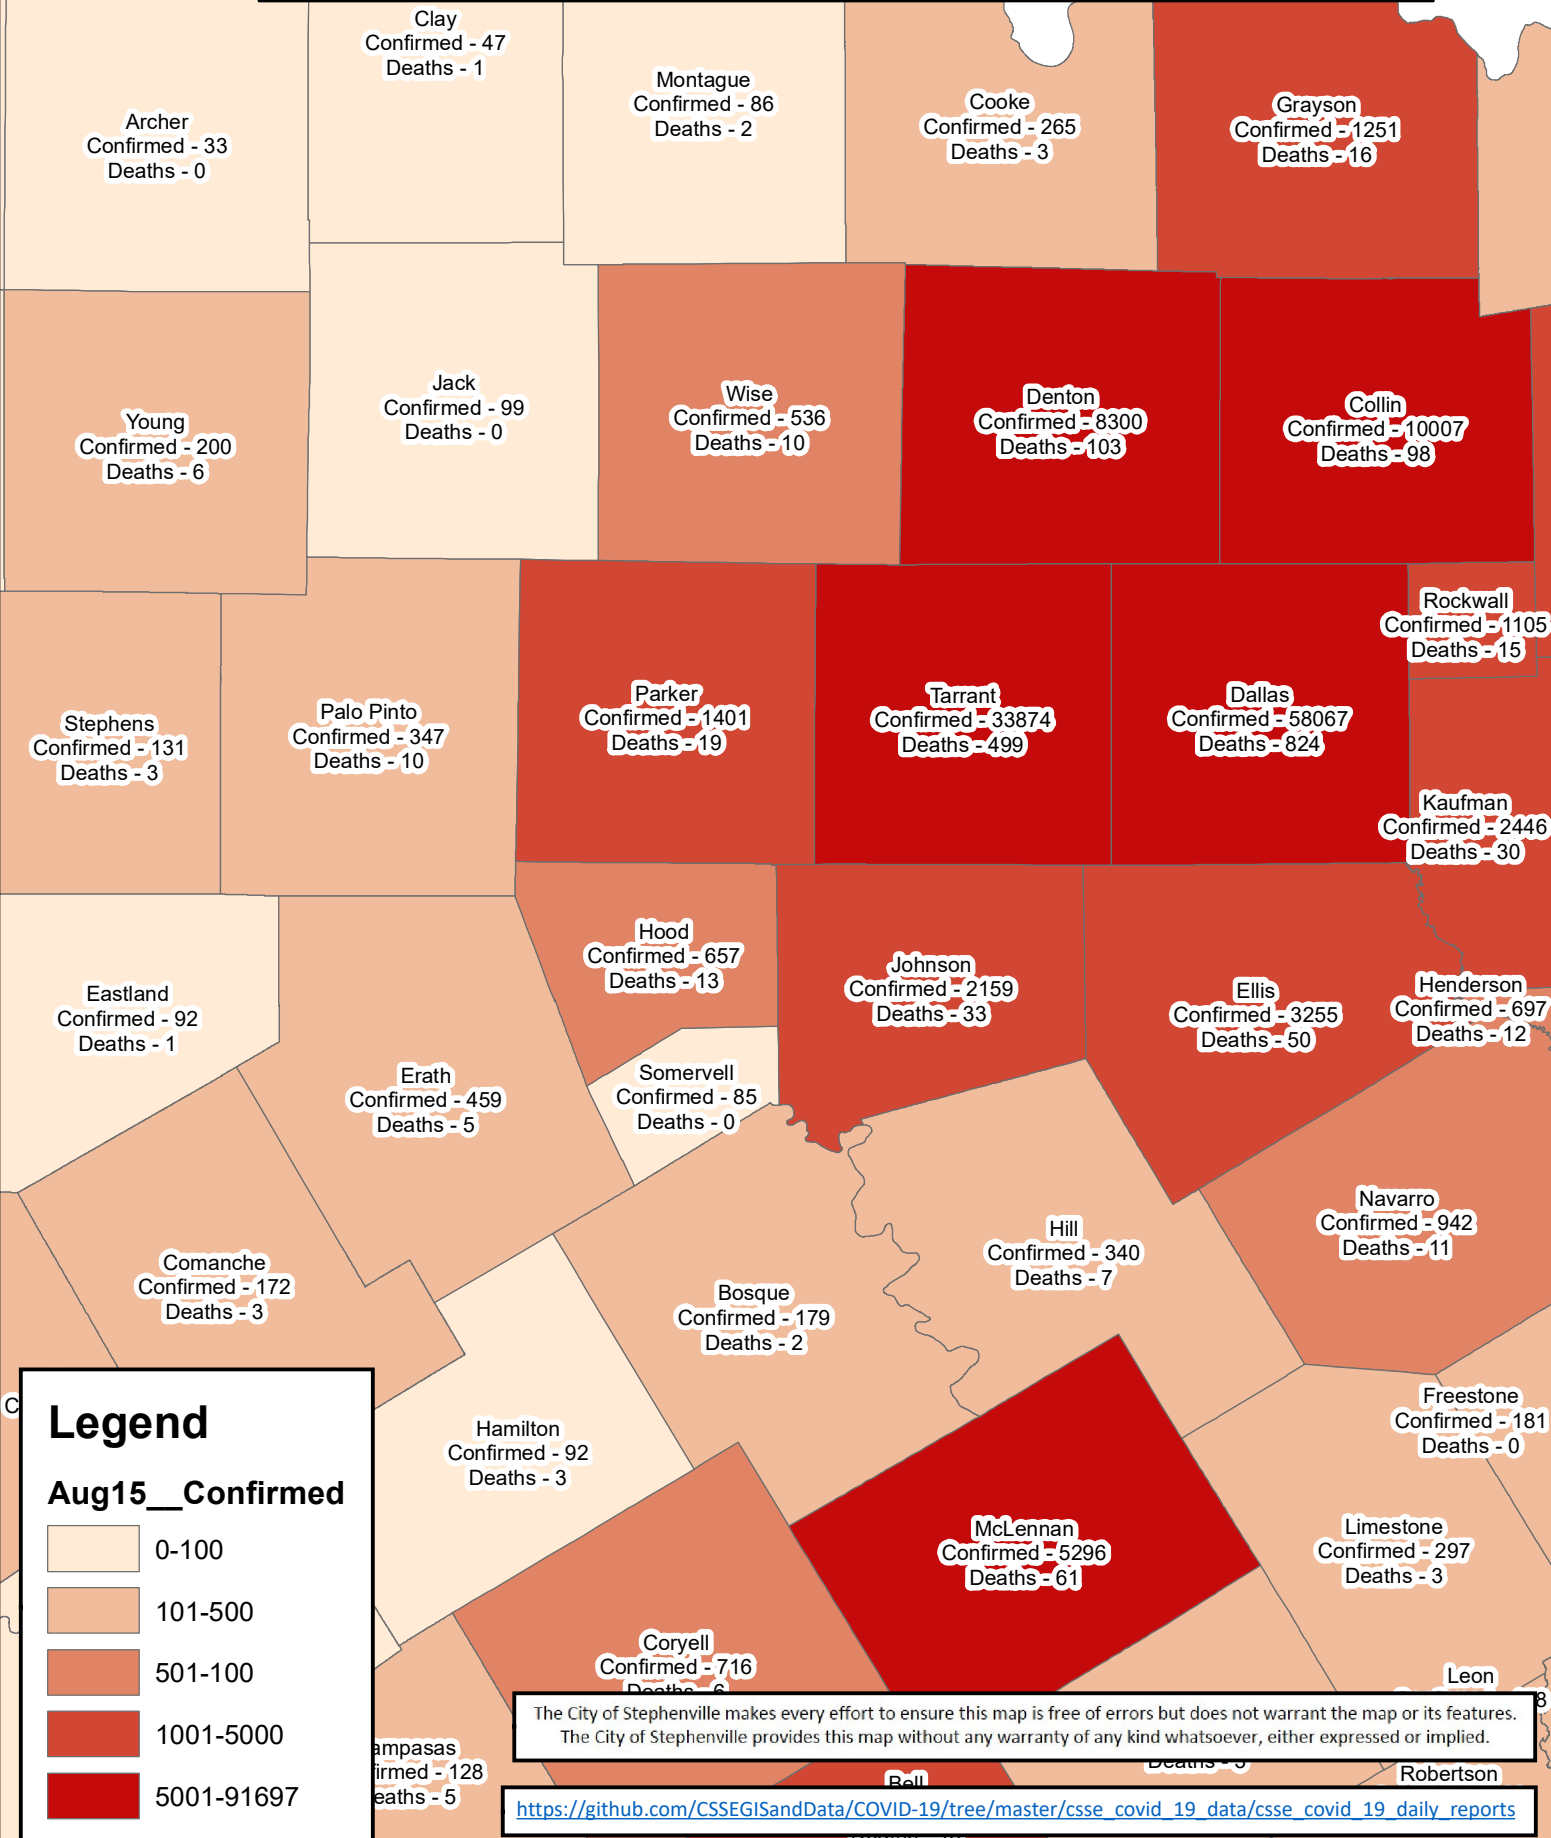

Erath County Area Covid-19 Confirmed Cases August 15, 2020

Legend

Aug15_Confirmed

- 0-100
- 101-500
- 501-100
- 1001-5000
- 5001-91697

The City of Stephenville makes every effort to ensure this map is free of errors but does not warrant the map or its features. The City of Stephenville provides this map without any warranty of any kind whatsoever, either expressed or implied.

https://github.com/CSSEGISandData/COVID-19/tree/master/csse_covid_19_data/csse_covid_19_daily_reports