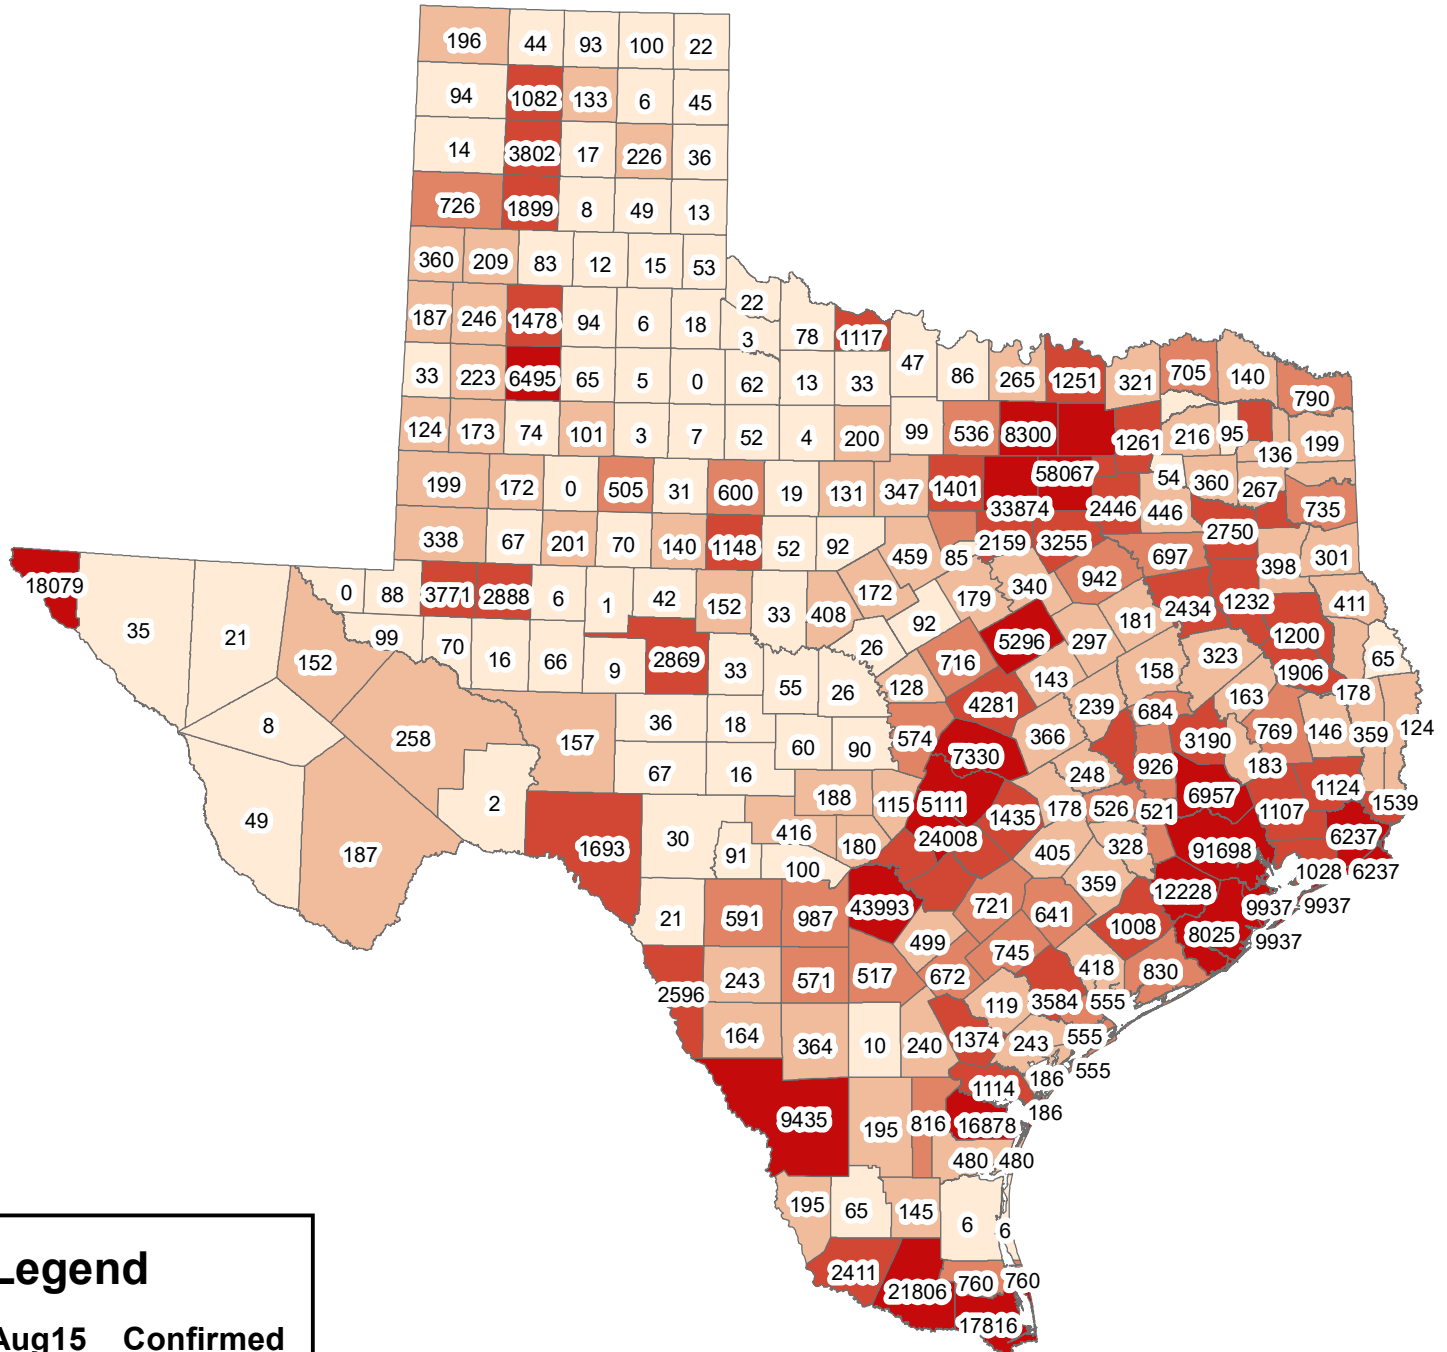

Texas Covid-19 Confirmed Cases August 15, 2020

Legend

Aug15_Confirmed

- 0-100
- 101-500
- 501-100
- 1001-5000
- 5001-91697

The City of Stephenville makes every effort to ensure this map is free of errors but does not warrant the map or its features. The City of Stephenville provides this map without any warranty of any kind whatsoever, either expressed or implied.

https://github.com/CSSEGISandData/COVID-19/tree/master/csse_covid_19_data/csse_covid_19_daily_reports