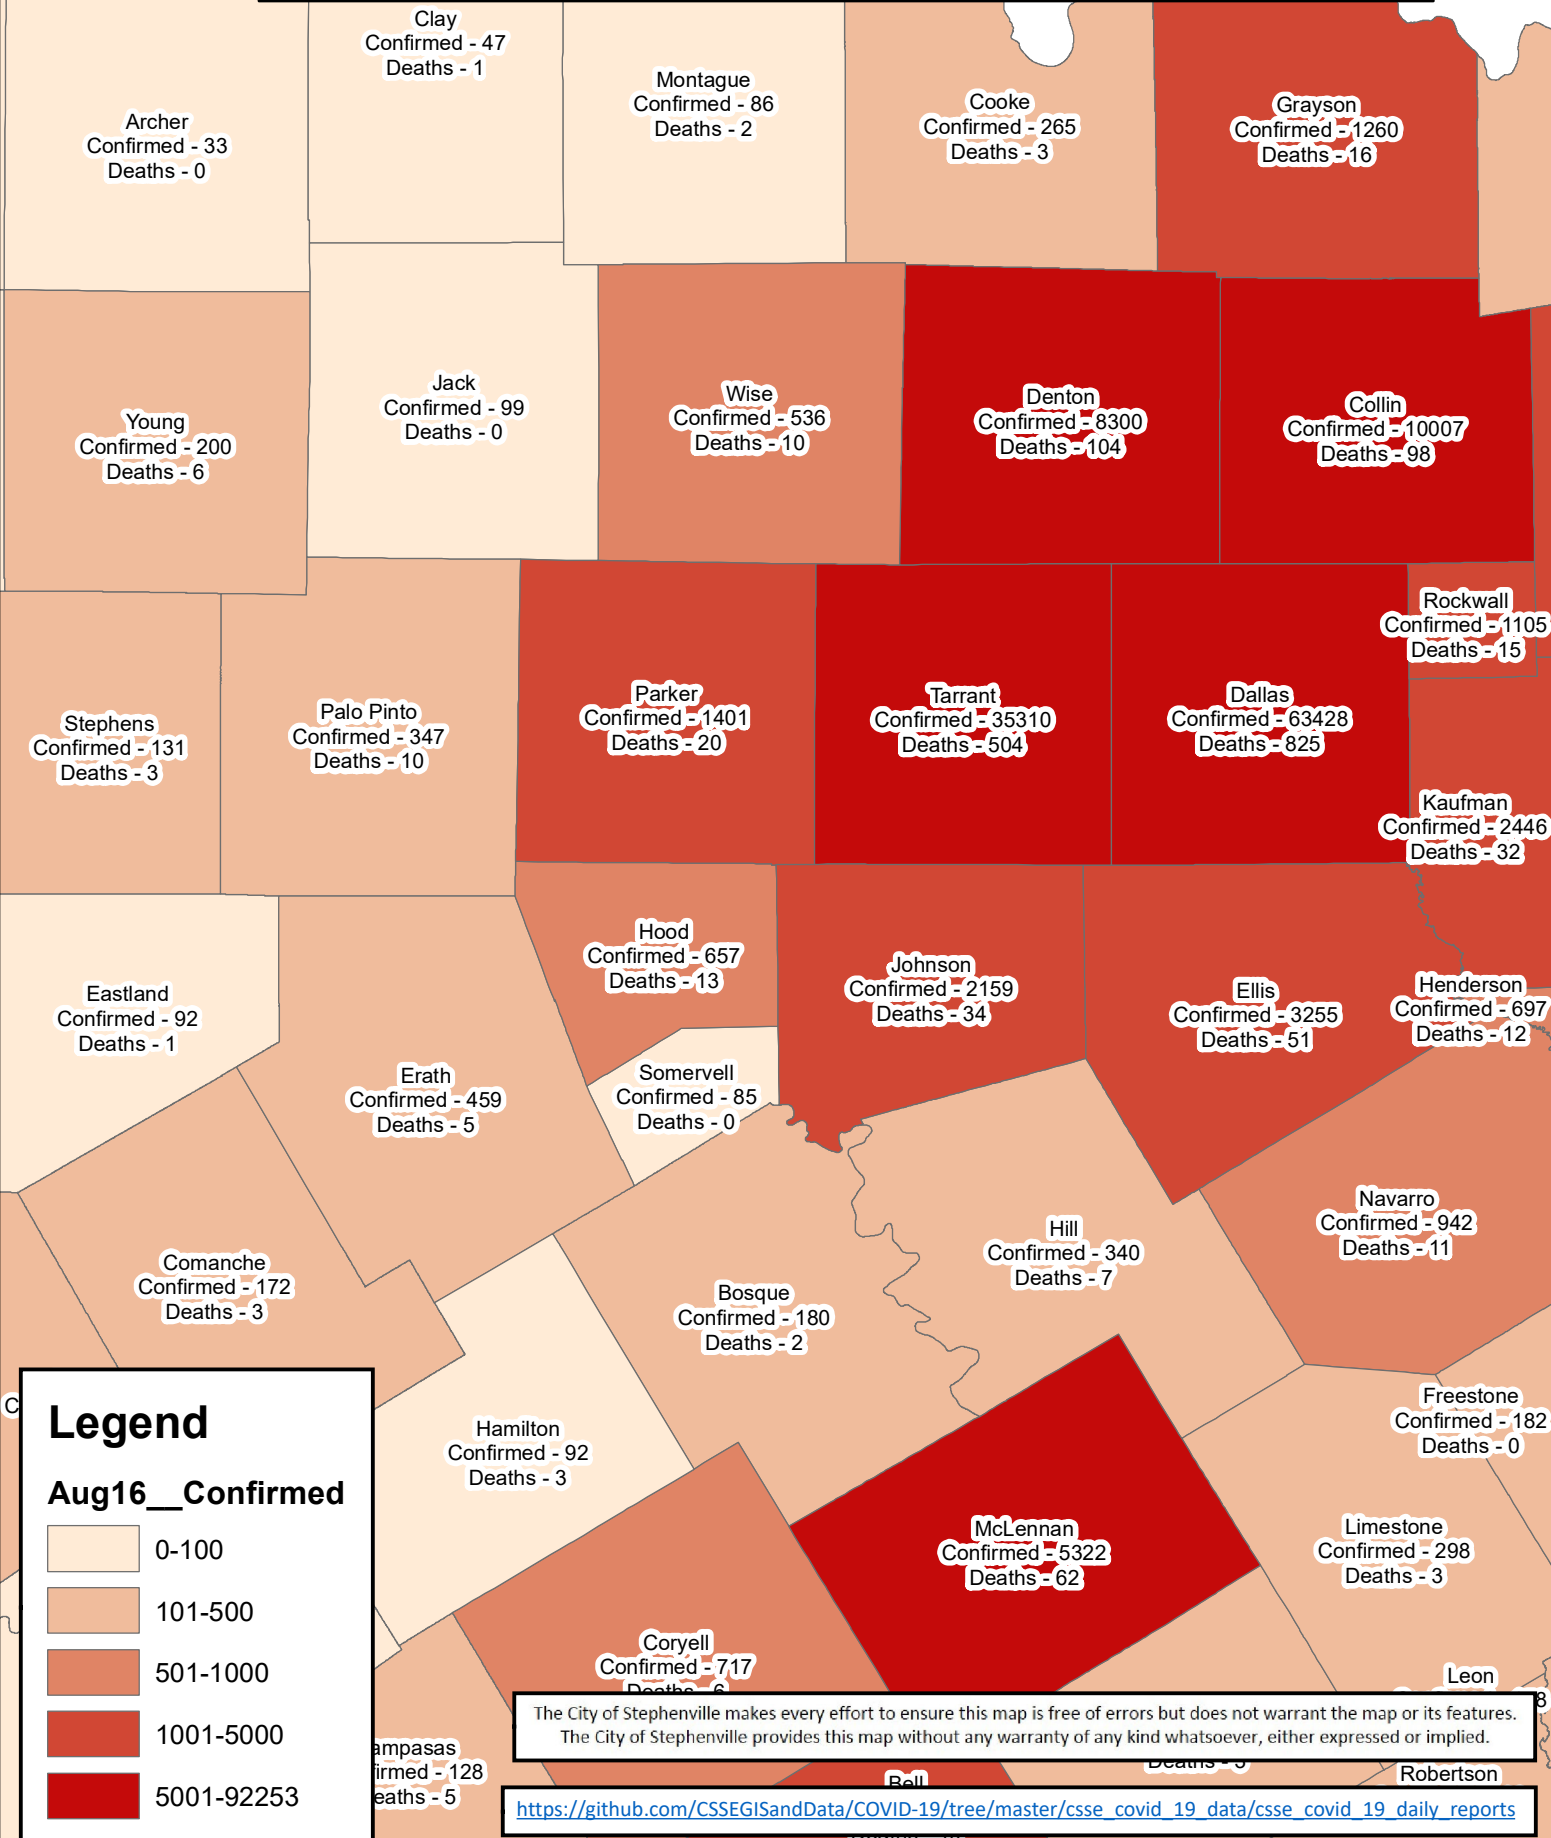

Erath County Area Covid-19 Confirmed Cases August 16, 2020

Legend

Aug16_Confirmed

- 0-100
- 101-500
- 501-1000
- 1001-5000
- 5001-92253

The City of Stephenville makes every effort to ensure this map is free of errors but does not warrant the map or its features. The City of Stephenville provides this map without any warranty of any kind whatsoever, either expressed or implied.

https://github.com/CSSEGISandData/COVID-19/tree/master/csse_covid_19_data/csse_covid_19_daily_reports