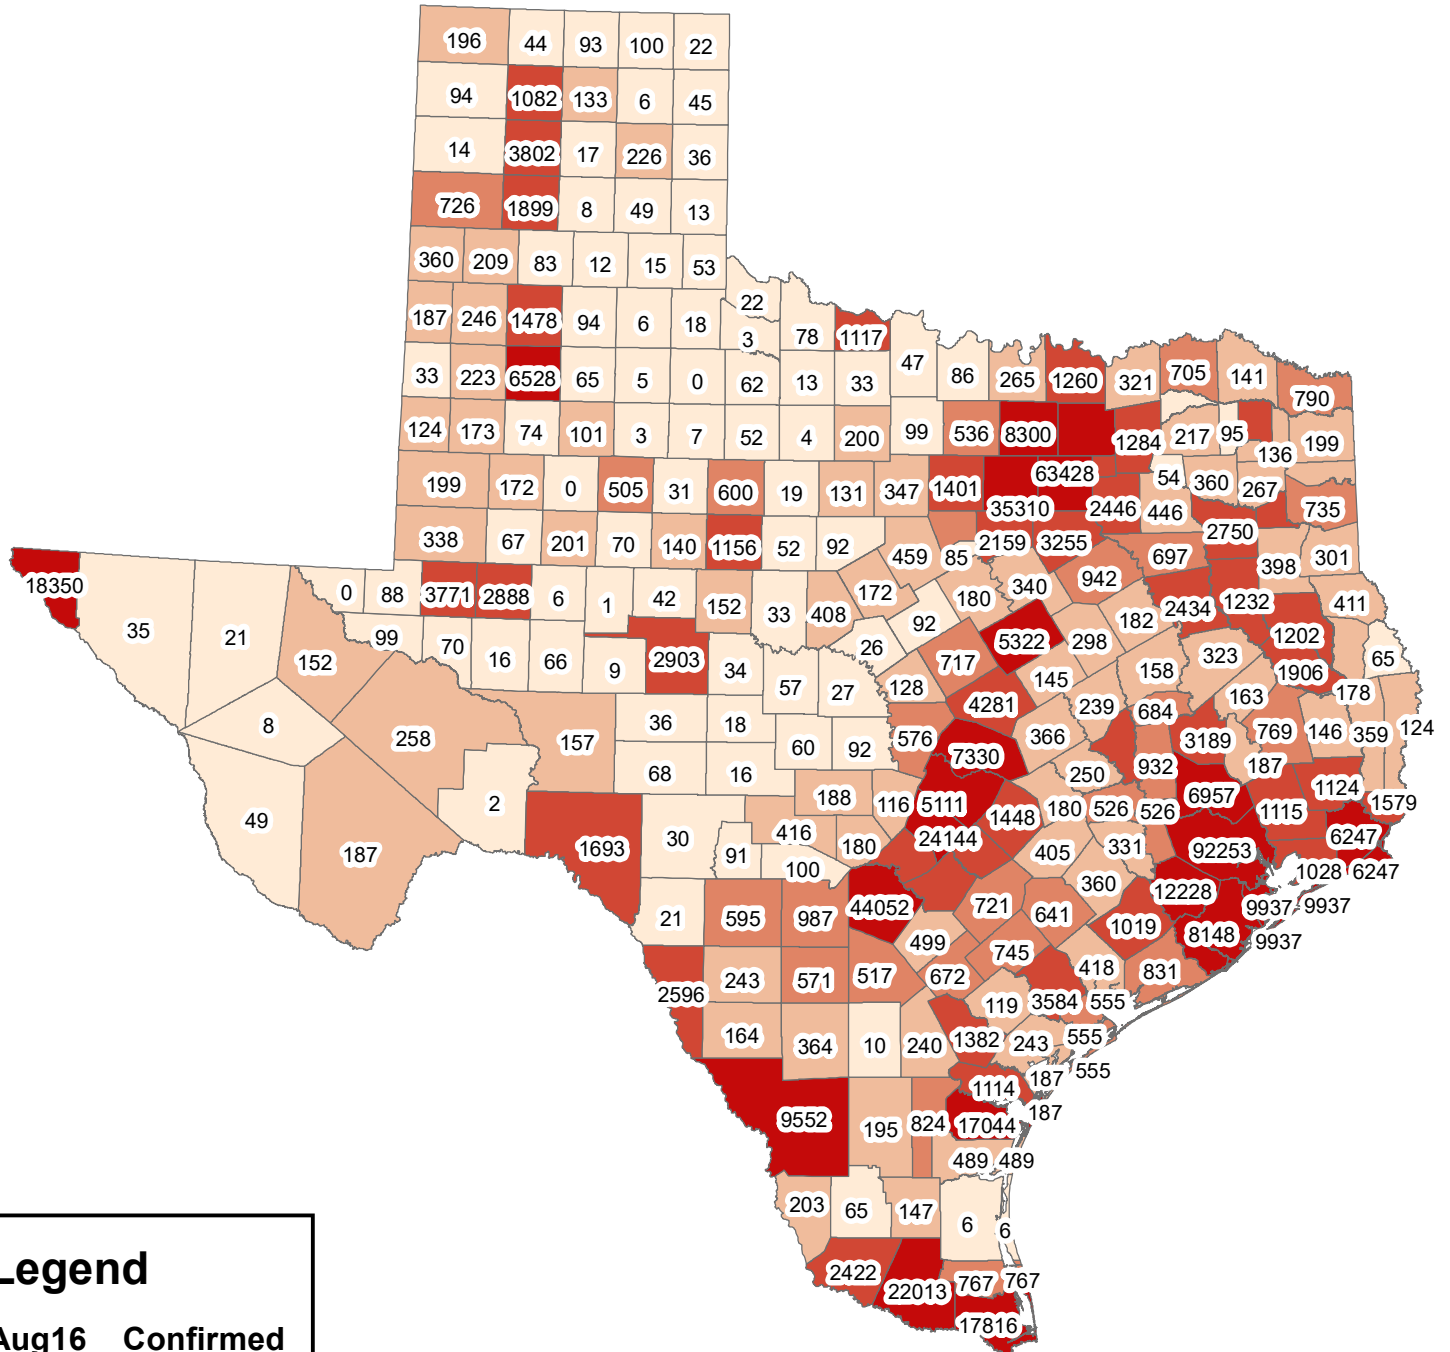

Texas Covid-19 Confirmed Cases August 16, 2020

Legend

Aug16_Confirmed

- 0-100
- 101-500
- 501-1000
- 1001-5000
- 5001-92253

The City of Stephenville makes every effort to ensure this map is free of errors but does not warrant the map or its features. The City of Stephenville provides this map without any warranty of any kind whatsoever, either expressed or implied.

https://github.com/CSSEGISandData/COVID-19/tree/master/csse_covid_19_data/csse_covid_19_daily_reports