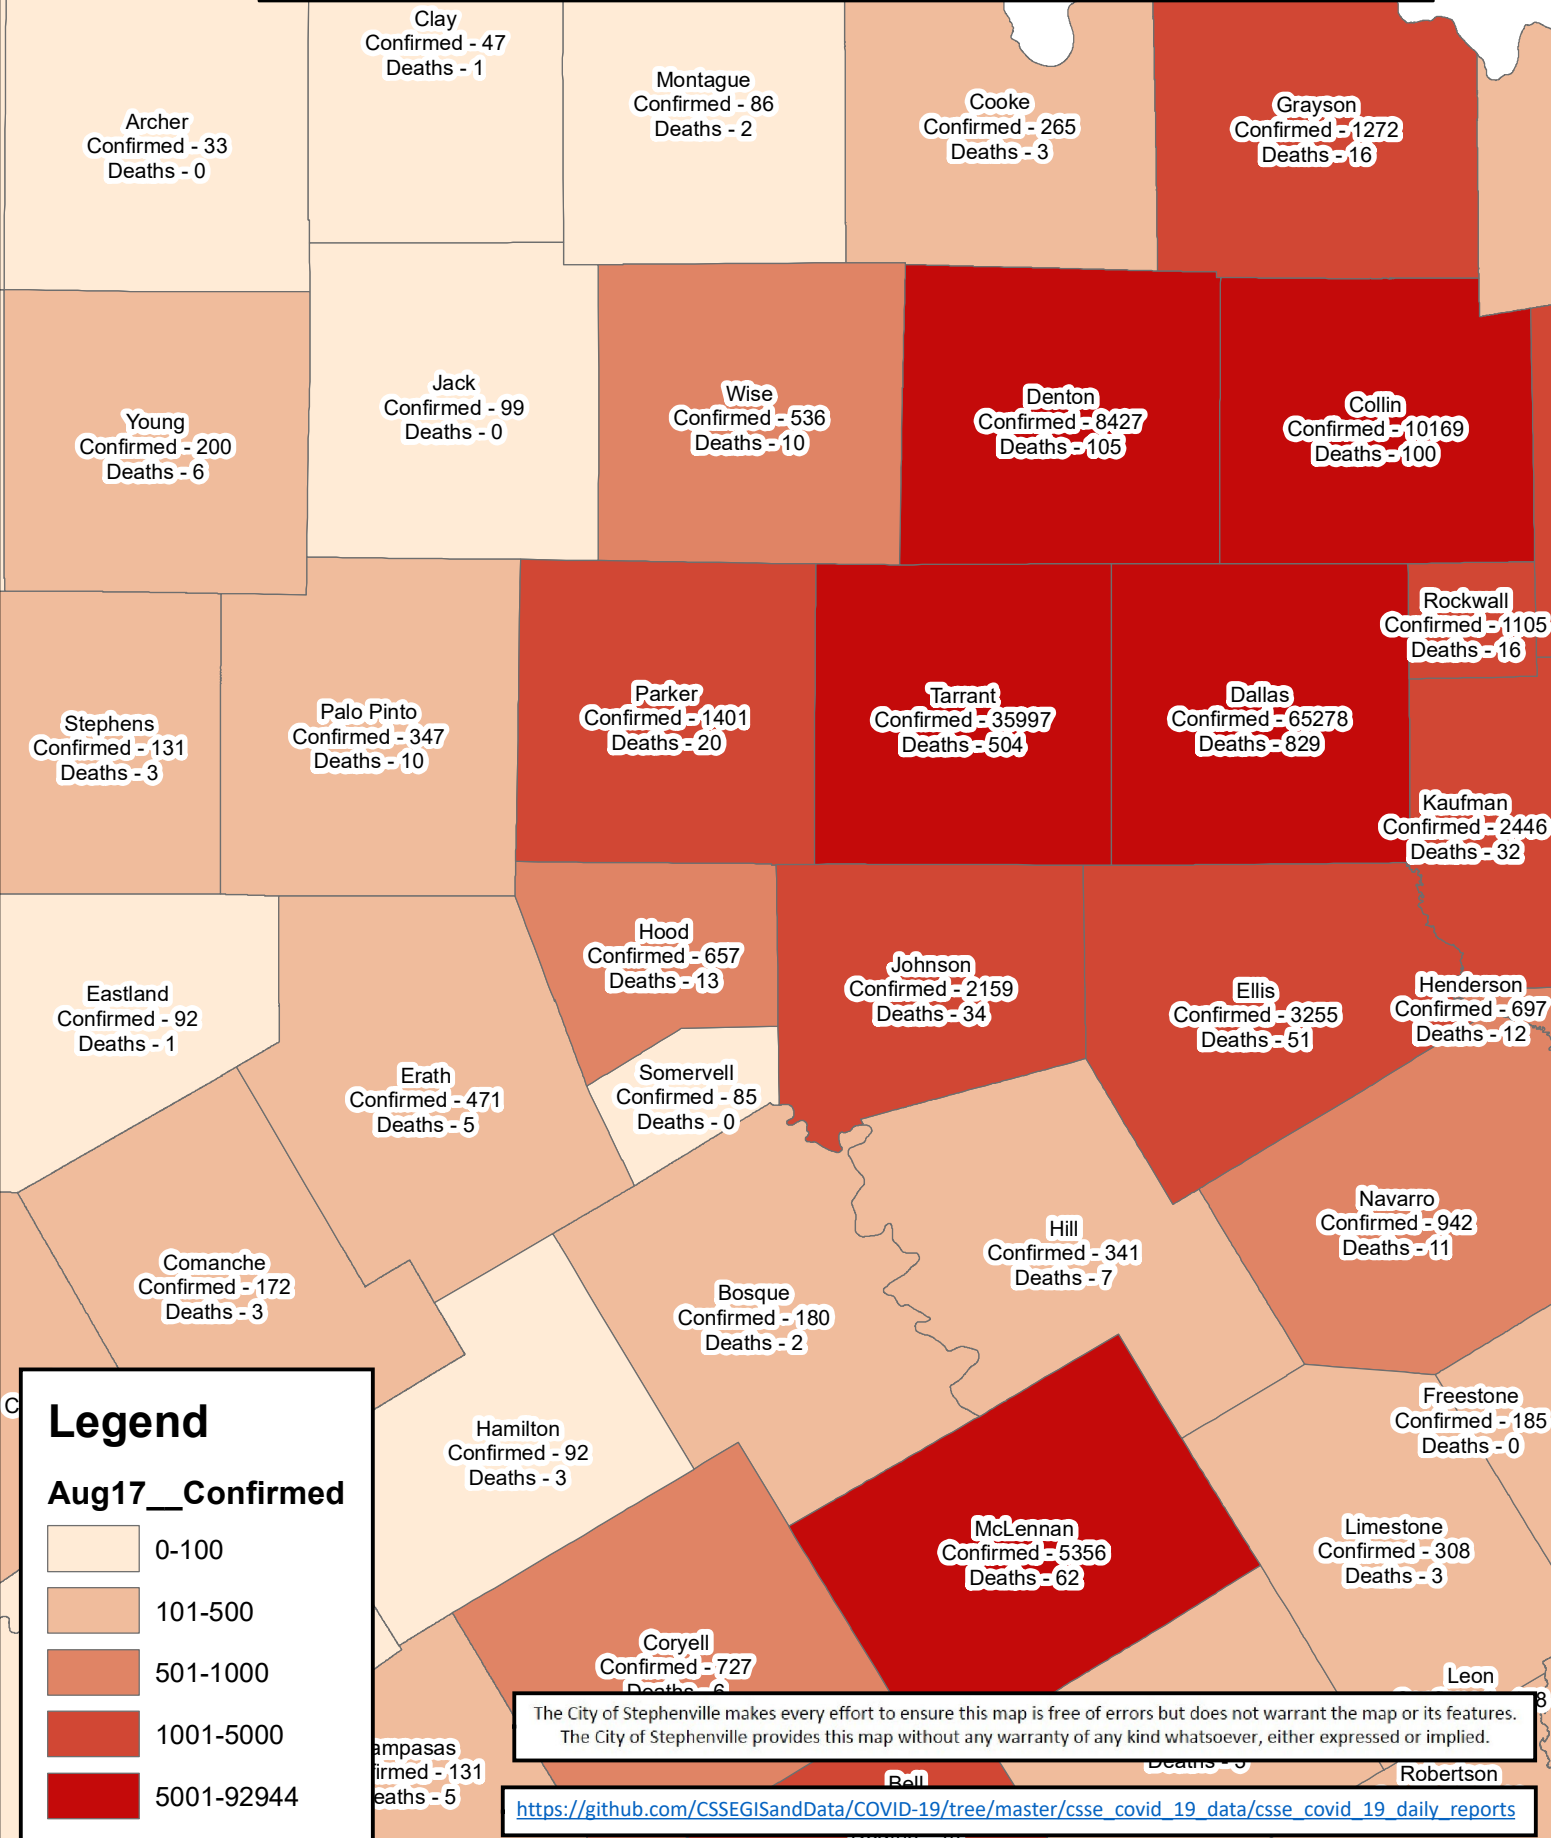

Erath County Area Covid-19 Confirmed Cases August 17, 2020

Legend

Aug17__Confirmed

- 0-100
- 101-500
- 501-1000
- 1001-5000
- 5001-92944

The City of Stephenville makes every effort to ensure this map is free of errors but does not warrant the map or its features. The City of Stephenville provides this map without any warranty of any kind whatsoever, either expressed or implied.

https://github.com/CSSEGISandData/COVID-19/tree/master/csse_covid_19_data/csse_covid_19_daily_reports