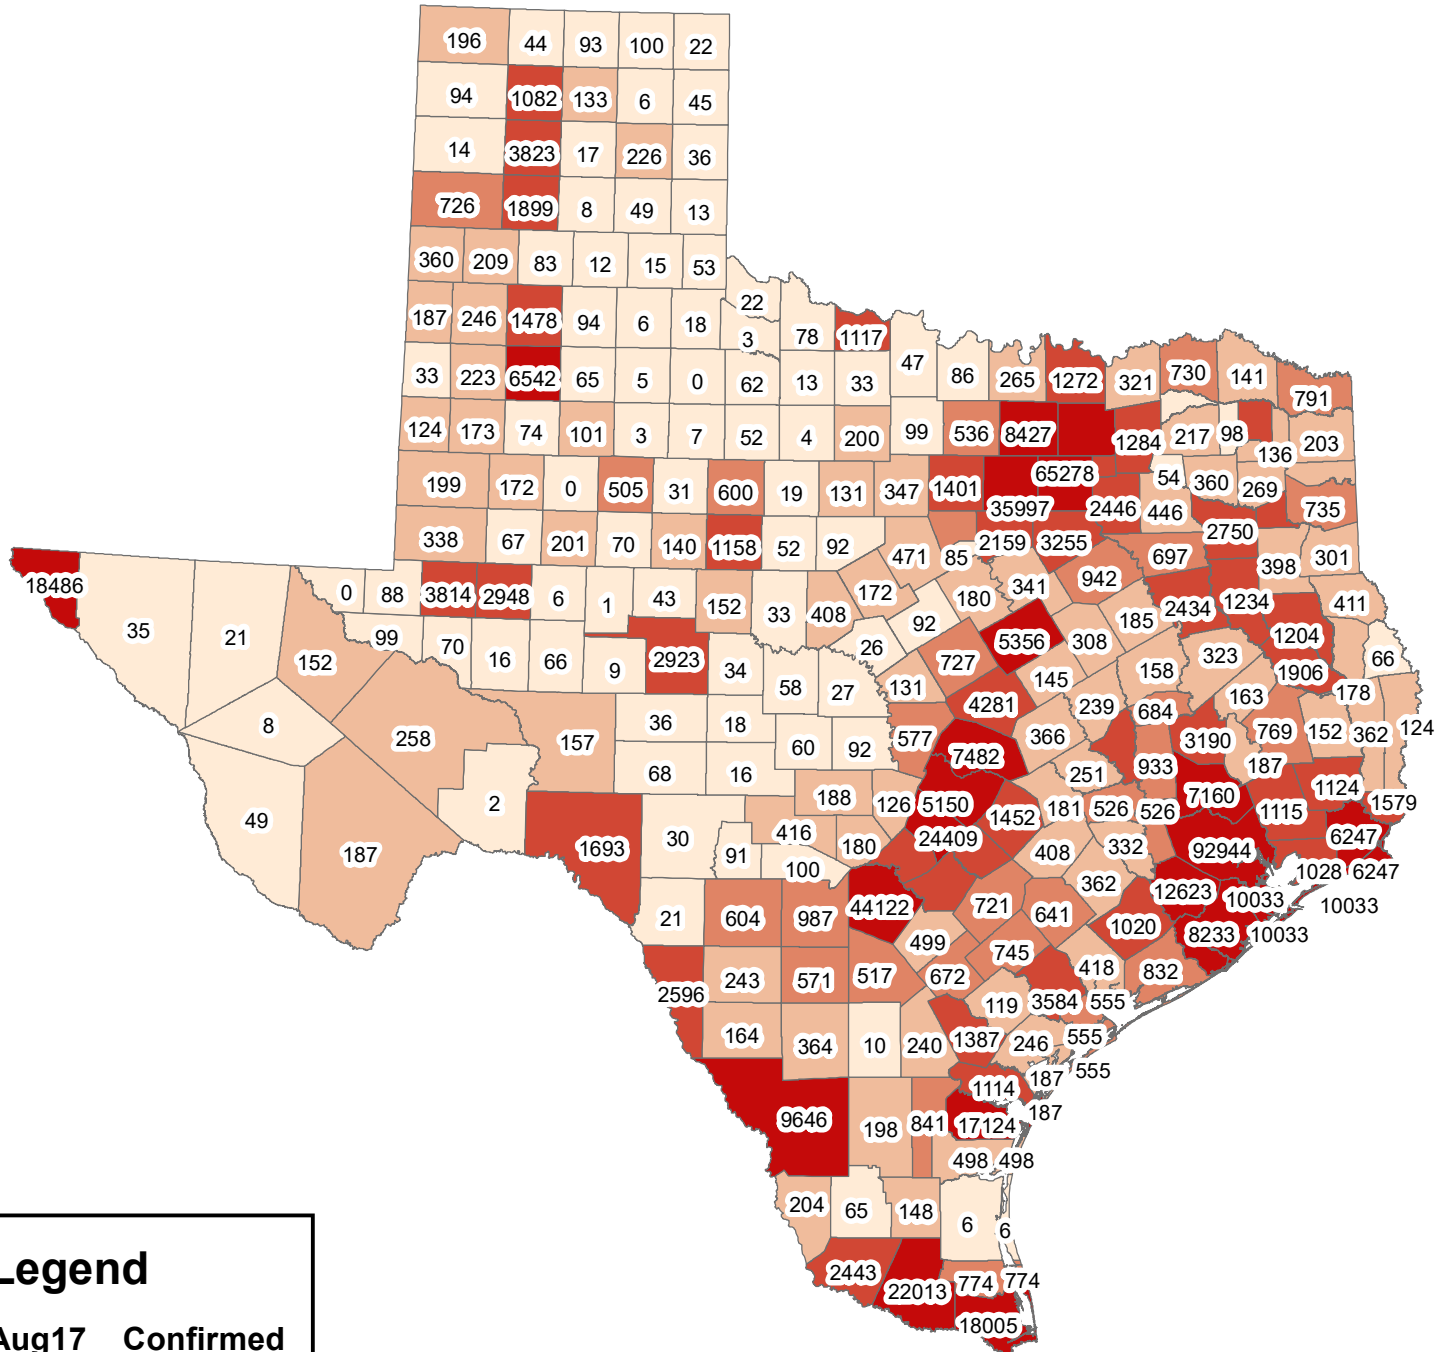

Texas Covid-19 Confirmed Cases August 17, 2020

Legend

Aug17__Confirmed

- 0-100
- 101-500
- 501-1000
- 1001-5000
- 5001-92944

The City of Stephenville makes every effort to ensure this map is free of errors but does not warrant the map or its features. The City of Stephenville provides this map without any warranty of any kind whatsoever, either expressed or implied.

https://github.com/CSSEGISandData/COVID-19/tree/master/csse_covid_19_data/csse_covid_19_daily_reports