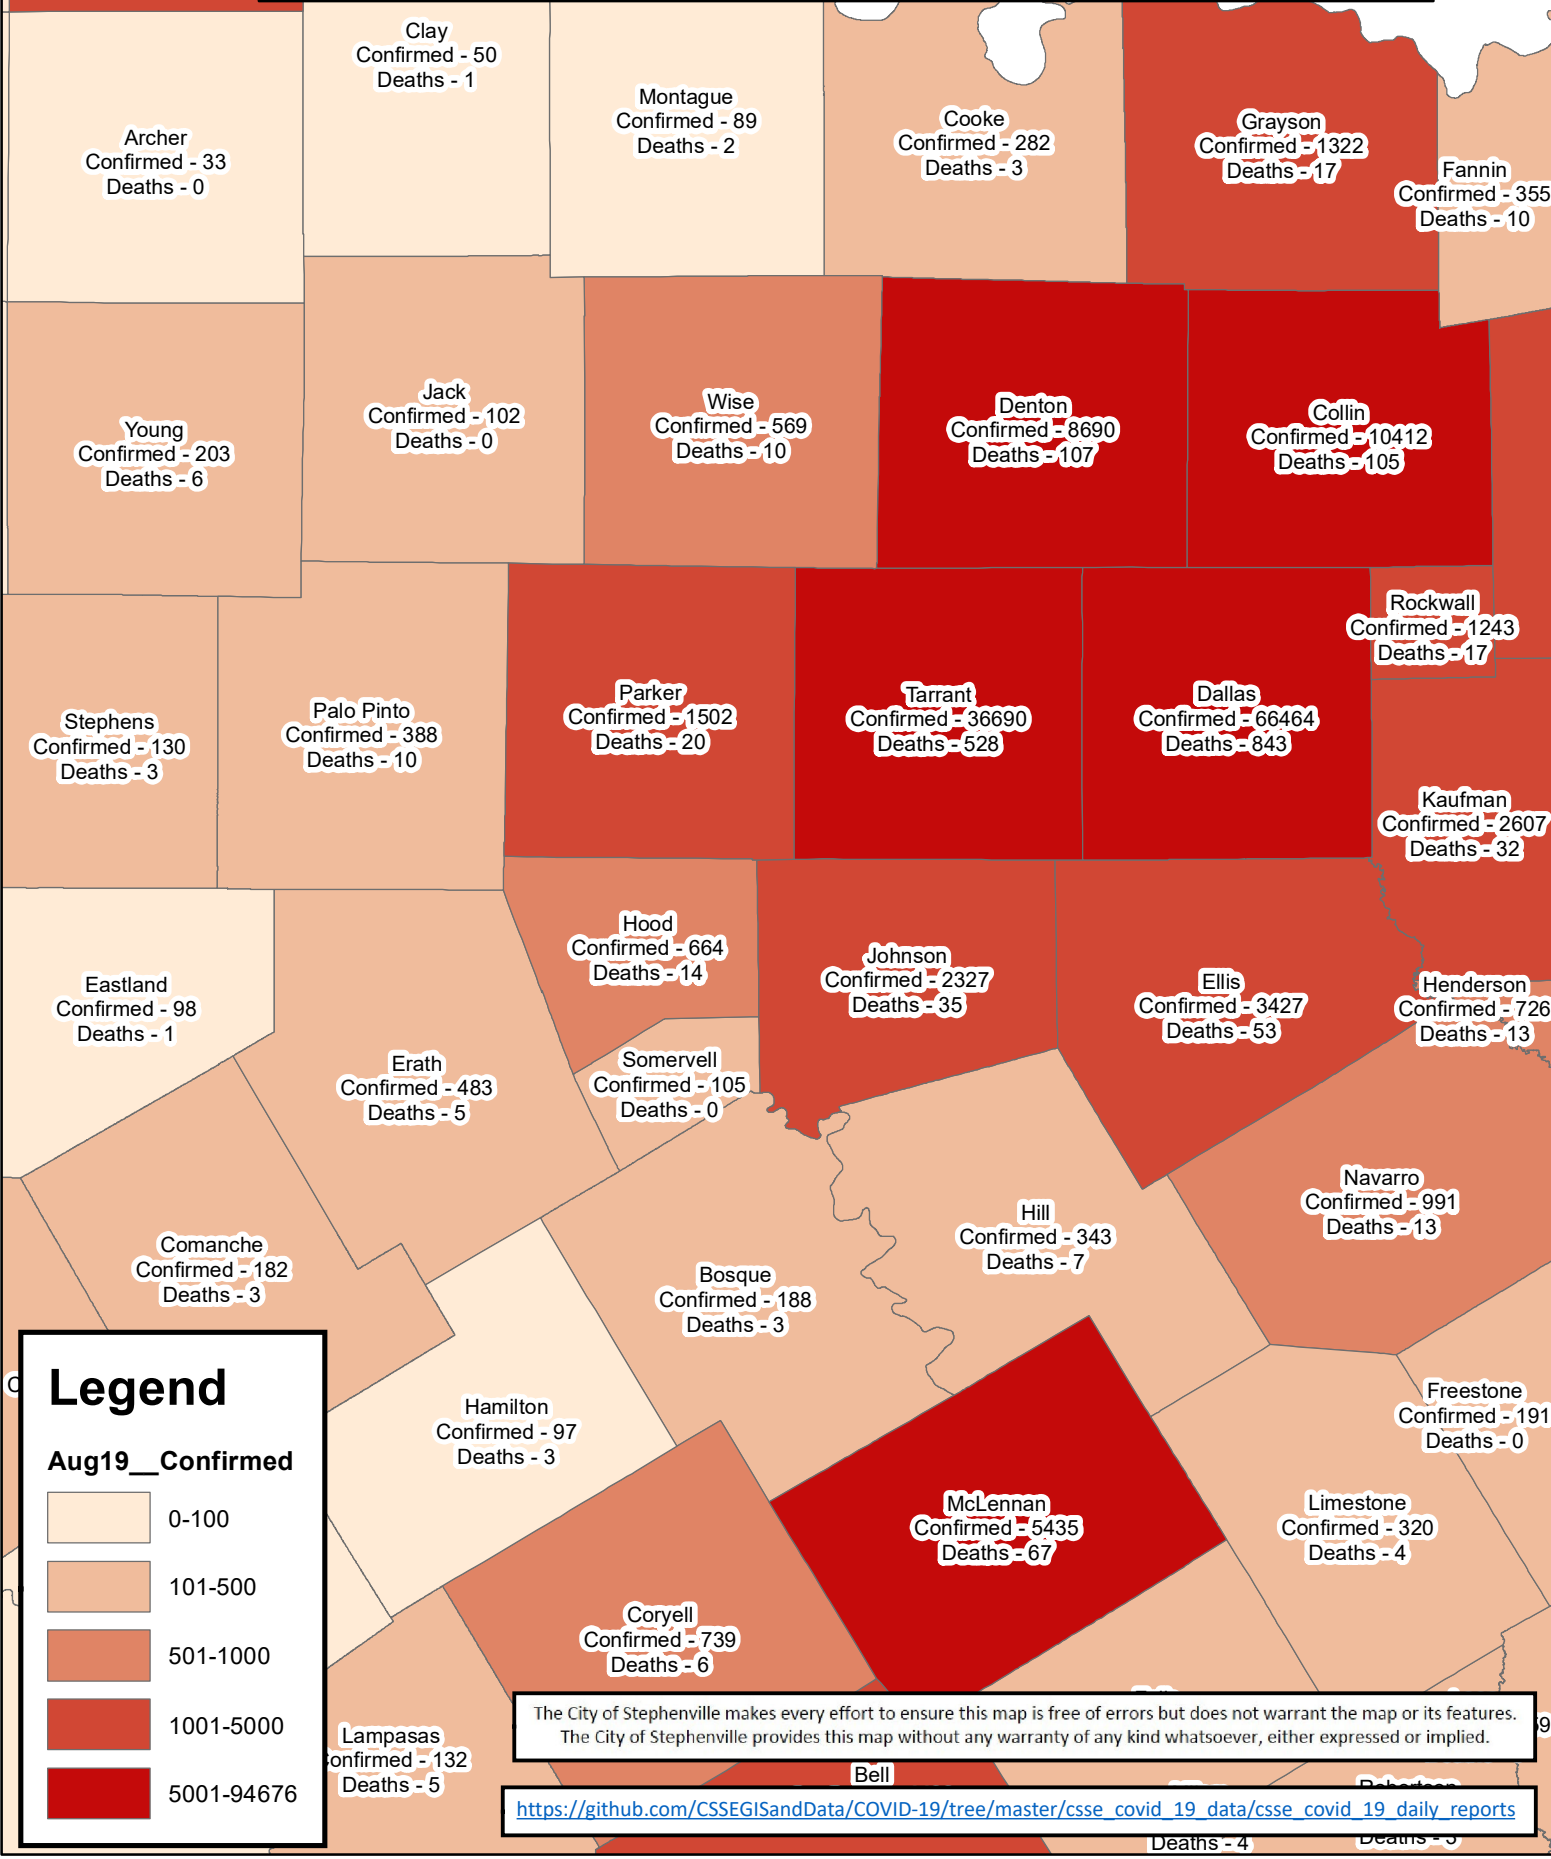

Erath County Area Covid-19 Confirmed Cases August 19, 2020

Legend

Aug19__Confirmed

- 0-100
- 101-500
- 501-1000
- 1001-5000
- 5001-94676

The City of Stephenville makes every effort to ensure this map is free of errors but does not warrant the map or its features. The City of Stephenville provides this map without any warranty of any kind whatsoever, either expressed or implied.

https://github.com/CSSEGISandData/COVID-19/tree/master/csse_covid_19_data/csse_covid_19_daily_reports