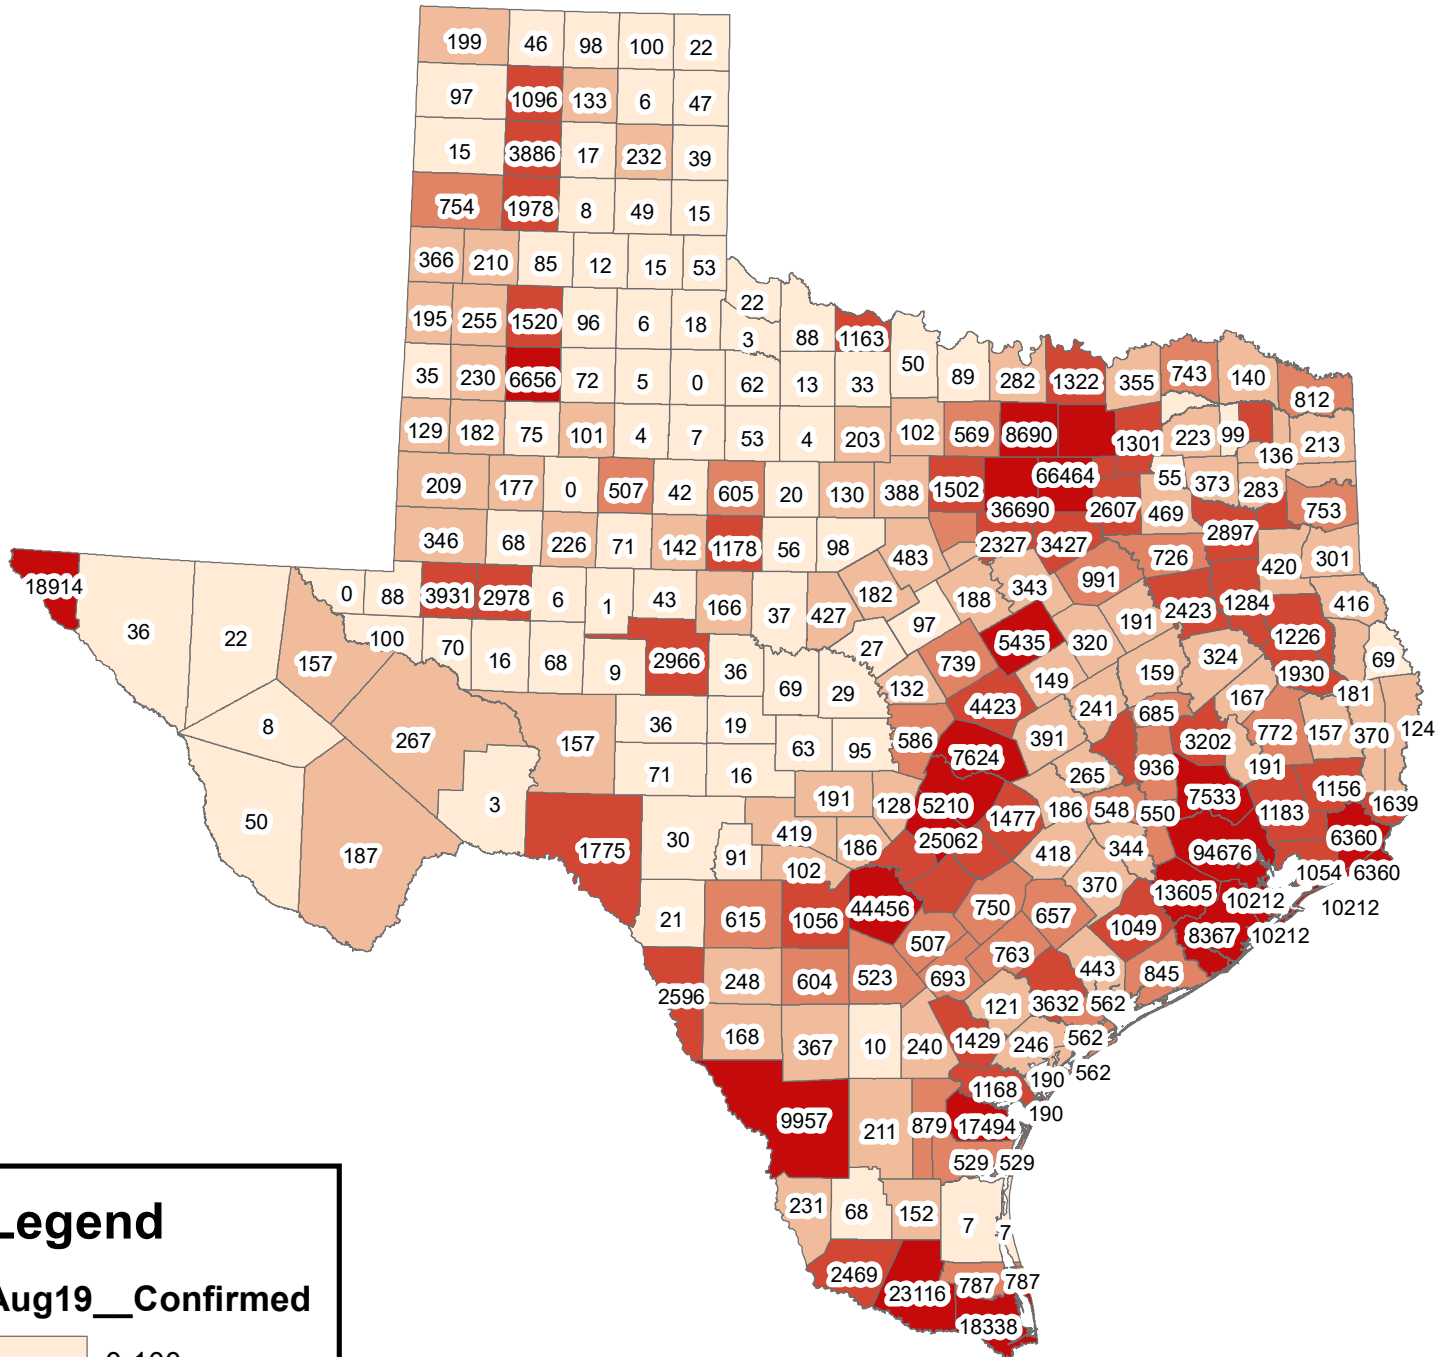

Texas Covid-19 Confirmed Cases August 19, 2020

Legend

Aug19__Confirmed

- 0-100
- 101-500
- 501-1000
- 1001-5000
- 5001-94676

The City of Stephenville makes every effort to ensure this map is free of errors but does not warrant the map or its features. The City of Stephenville provides this map without any warranty of any kind whatsoever, either expressed or implied.

https://github.com/CSSEGISandData/COVID-19/tree/master/csse_covid_19_data/csse_covid_19_daily_reports