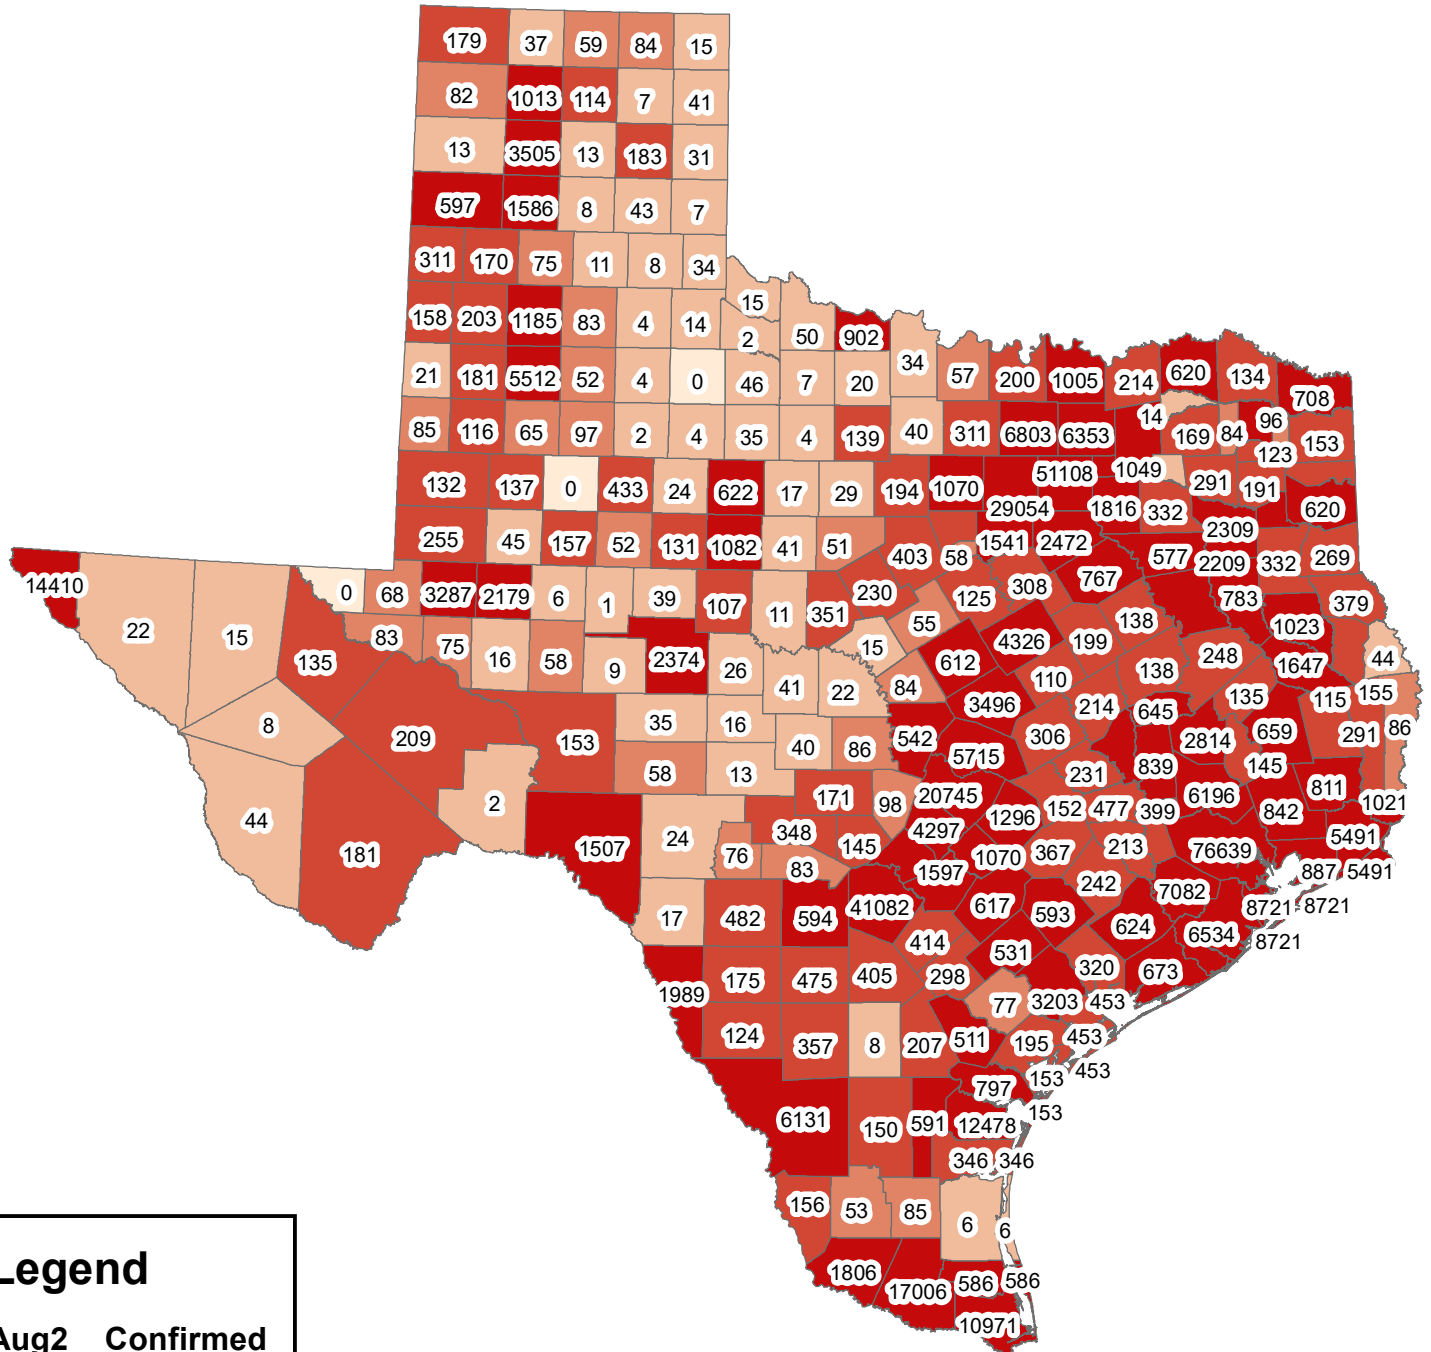

# Texas Covid-19 Confirmed Cases August 2, 2020

**Legend**

**Aug2\_\_Confirmed**

- 0
- 1-50
- 51-100
- 101-500
- 501-76639

The City of Stephenville makes every effort to ensure this map is free of errors but does not warrant the map or its features. The City of Stephenville provides this map without any warranty of any kind whatsoever, either expressed or implied.

[https://github.com/CSSEGISandData/COVID-19/tree/master/csse\\_covid\\_19\\_data/csse\\_covid\\_19\\_daily\\_reports](https://github.com/CSSEGISandData/COVID-19/tree/master/csse_covid_19_data/csse_covid_19_daily_reports)