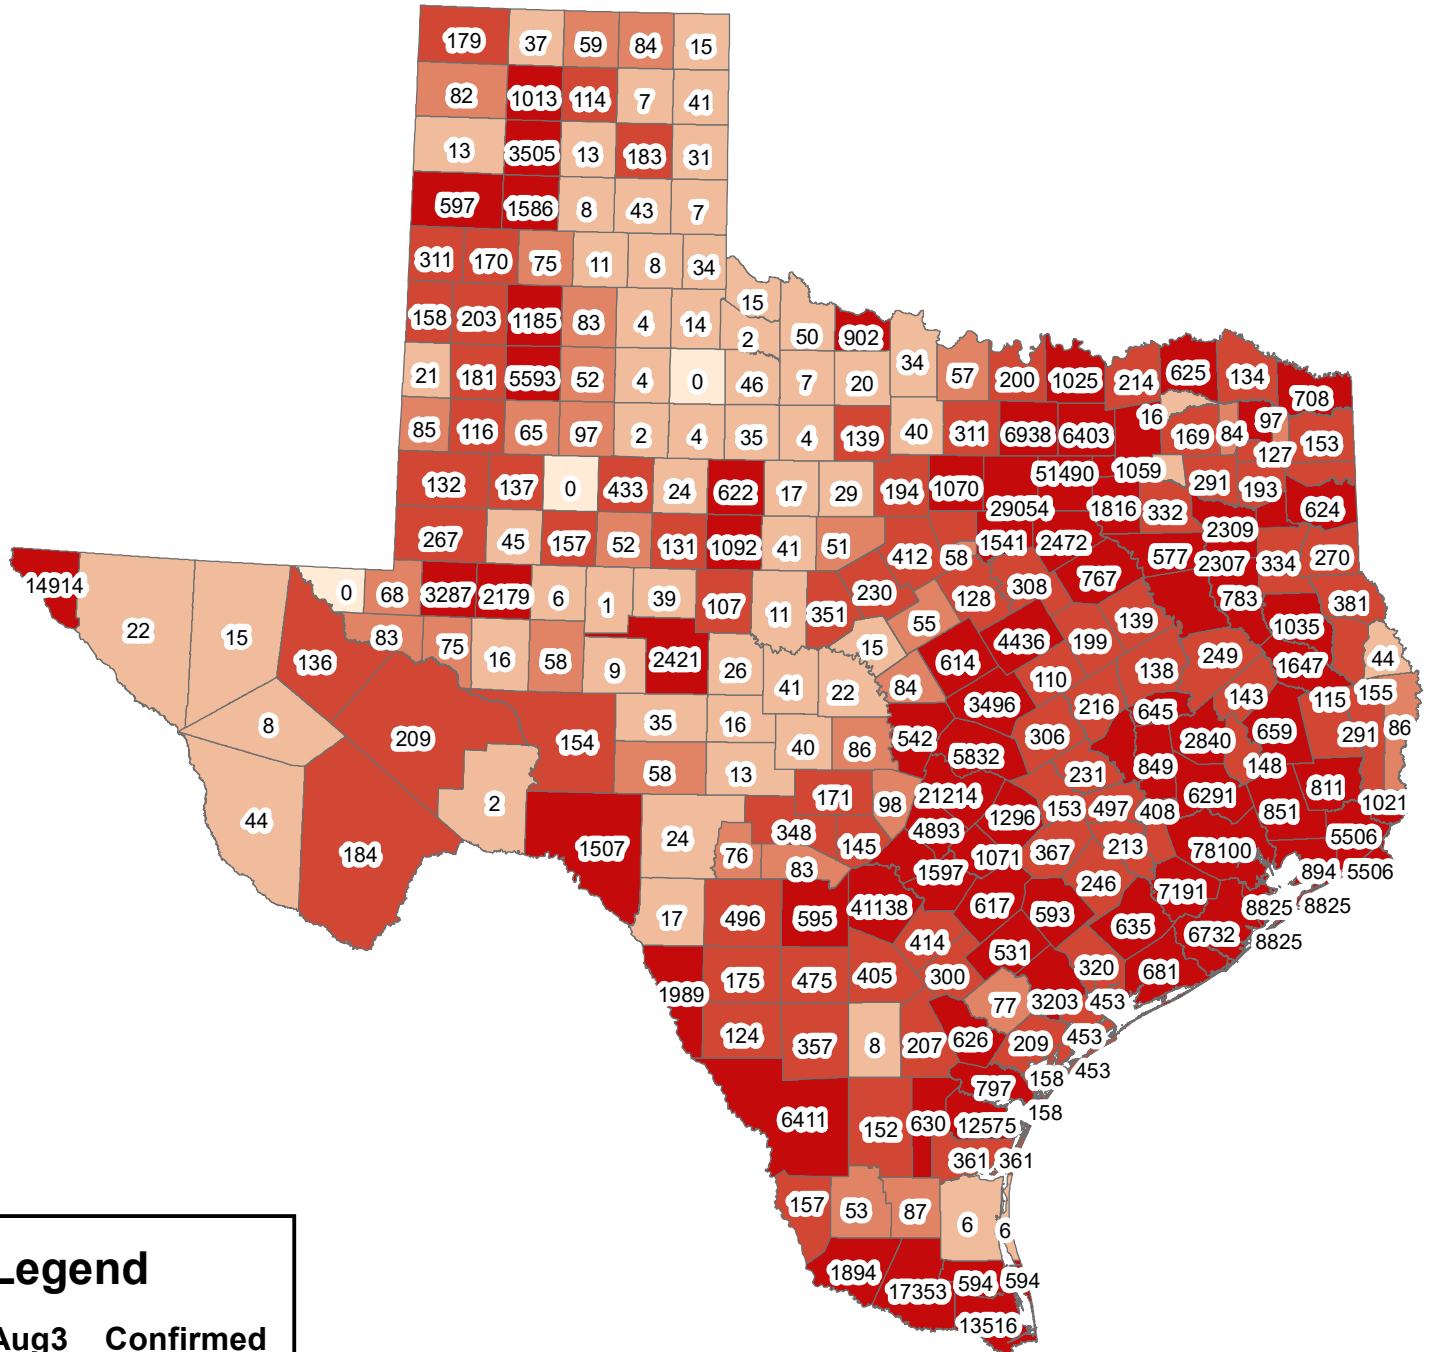

Texas Covid-19 Confirmed Cases August 3, 2020

Legend

Aug3__Confirmed

- 0
- 1-50
- 51-100
- 101-500
- 501-78100

The City of Stephenville makes every effort to ensure this map is free of errors but does not warrant the map or its features. The City of Stephenville provides this map without any warranty of any kind whatsoever, either expressed or implied.

https://github.com/CSSEGISandData/COVID-19/tree/master/csse_covid_19_data/csse_covid_19_daily_reports