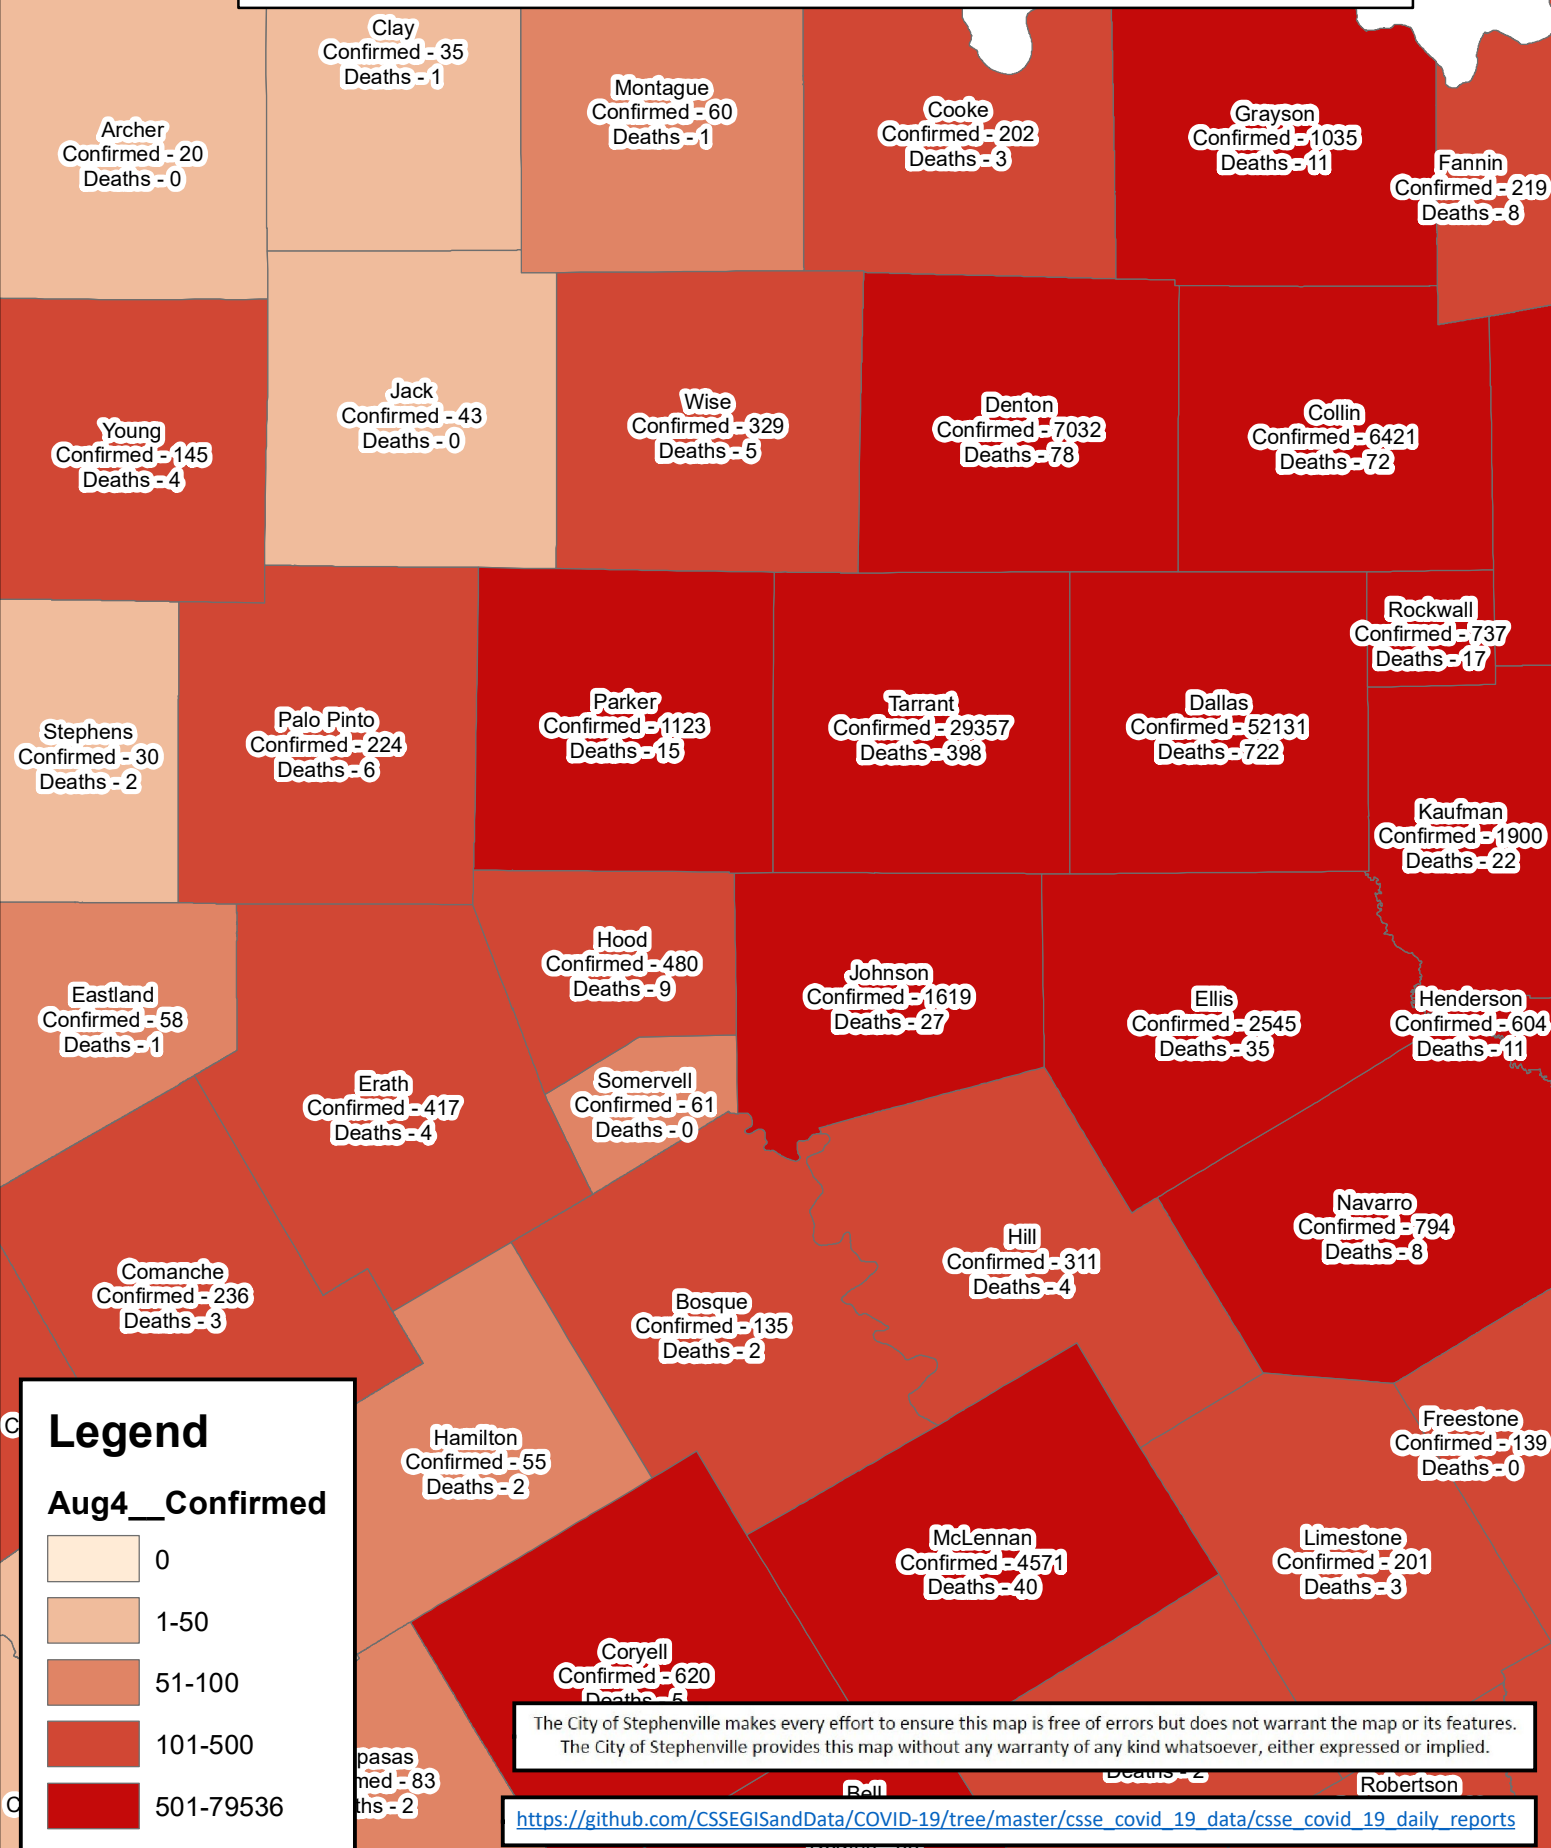

Erath County Area Covid-19 Confirmed Cases

August 4, 2020

Legend

Aug4__Confirmed

- 0
- 1-50
- 51-100
- 101-500
- 501-79536

The City of Stephenville makes every effort to ensure this map is free of errors but does not warrant the map or its features. The City of Stephenville provides this map without any warranty of any kind whatsoever, either expressed or implied.

https://github.com/CSSEGISandData/COVID-19/tree/master/csse_covid_19_data/csse_covid_19_daily_reports