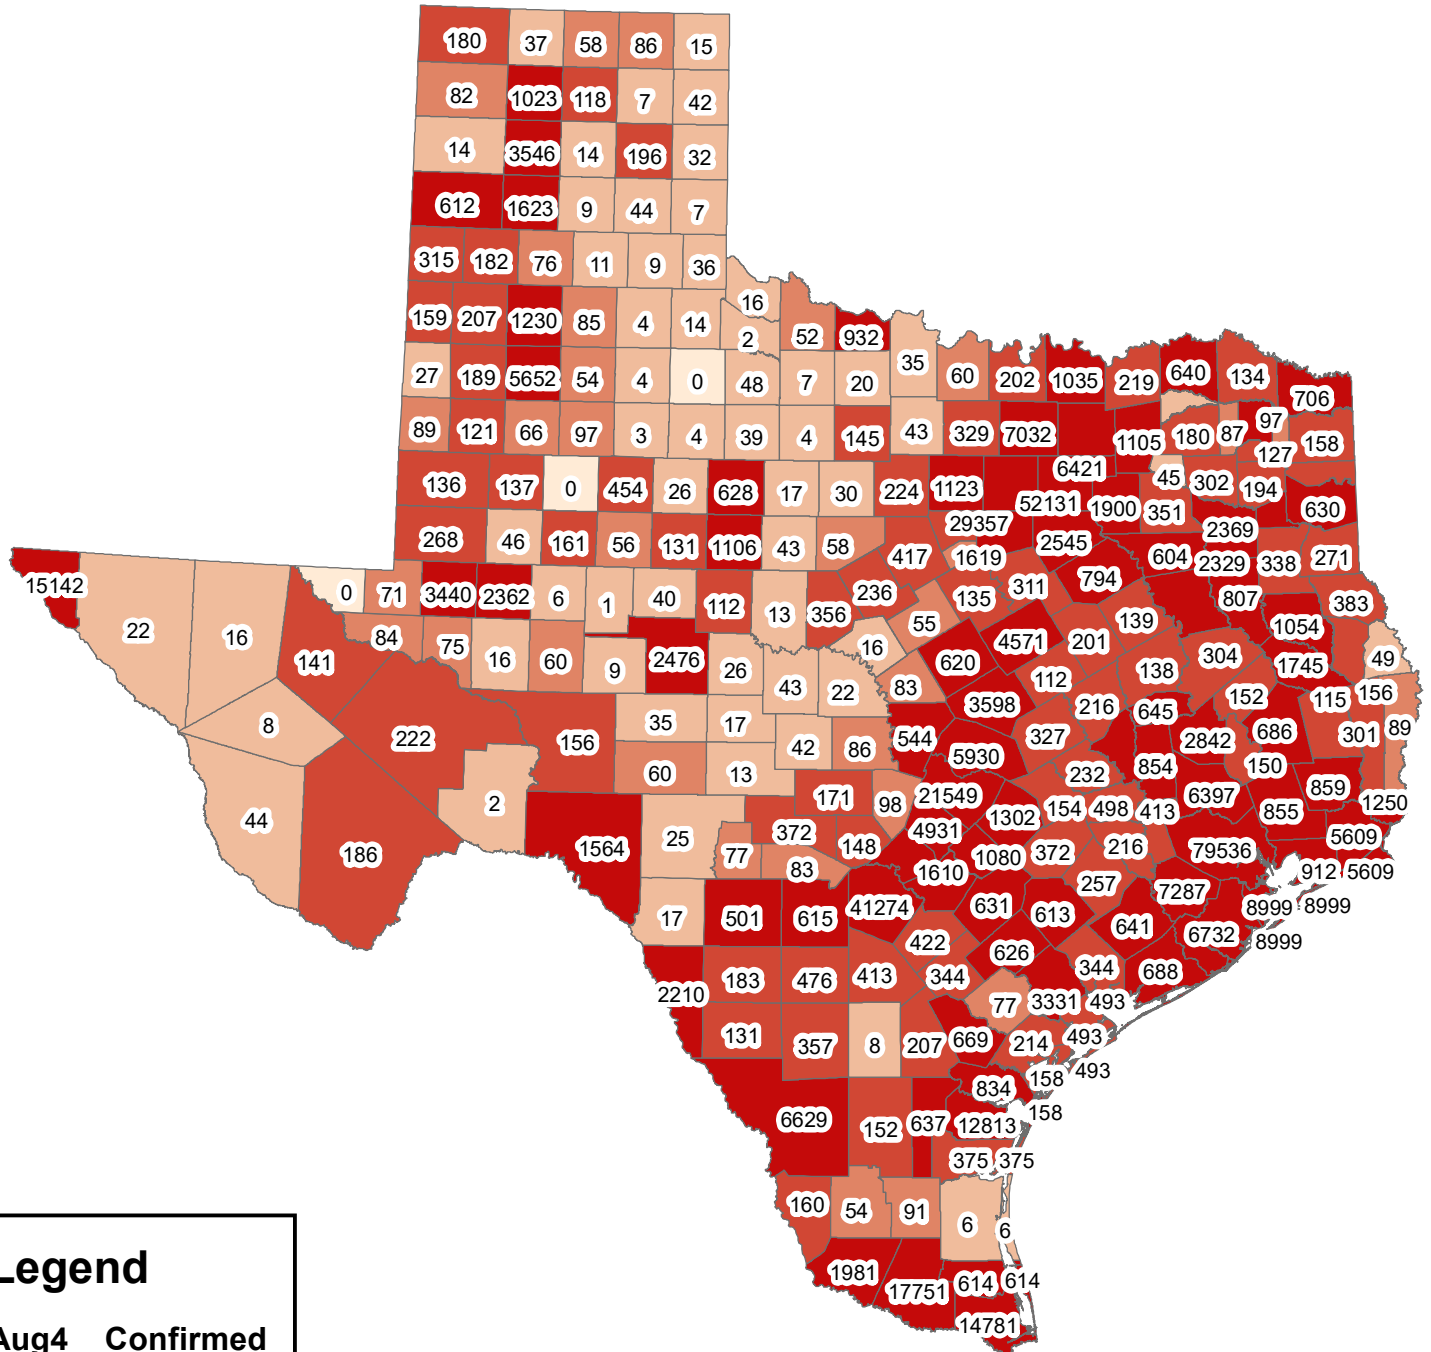

Texas Covid-19 Confirmed Cases August 4, 2020

Legend

Aug4__Confirmed

- 0
- 1-50
- 51-100
- 101-500
- 501-79536

The City of Stephenville makes every effort to ensure this map is free of errors but does not warrant the map or its features. The City of Stephenville provides this map without any warranty of any kind whatsoever, either expressed or implied.

https://github.com/CSSEGISandData/COVID-19/tree/master/csse_covid_19_data/csse_covid_19_daily_reports