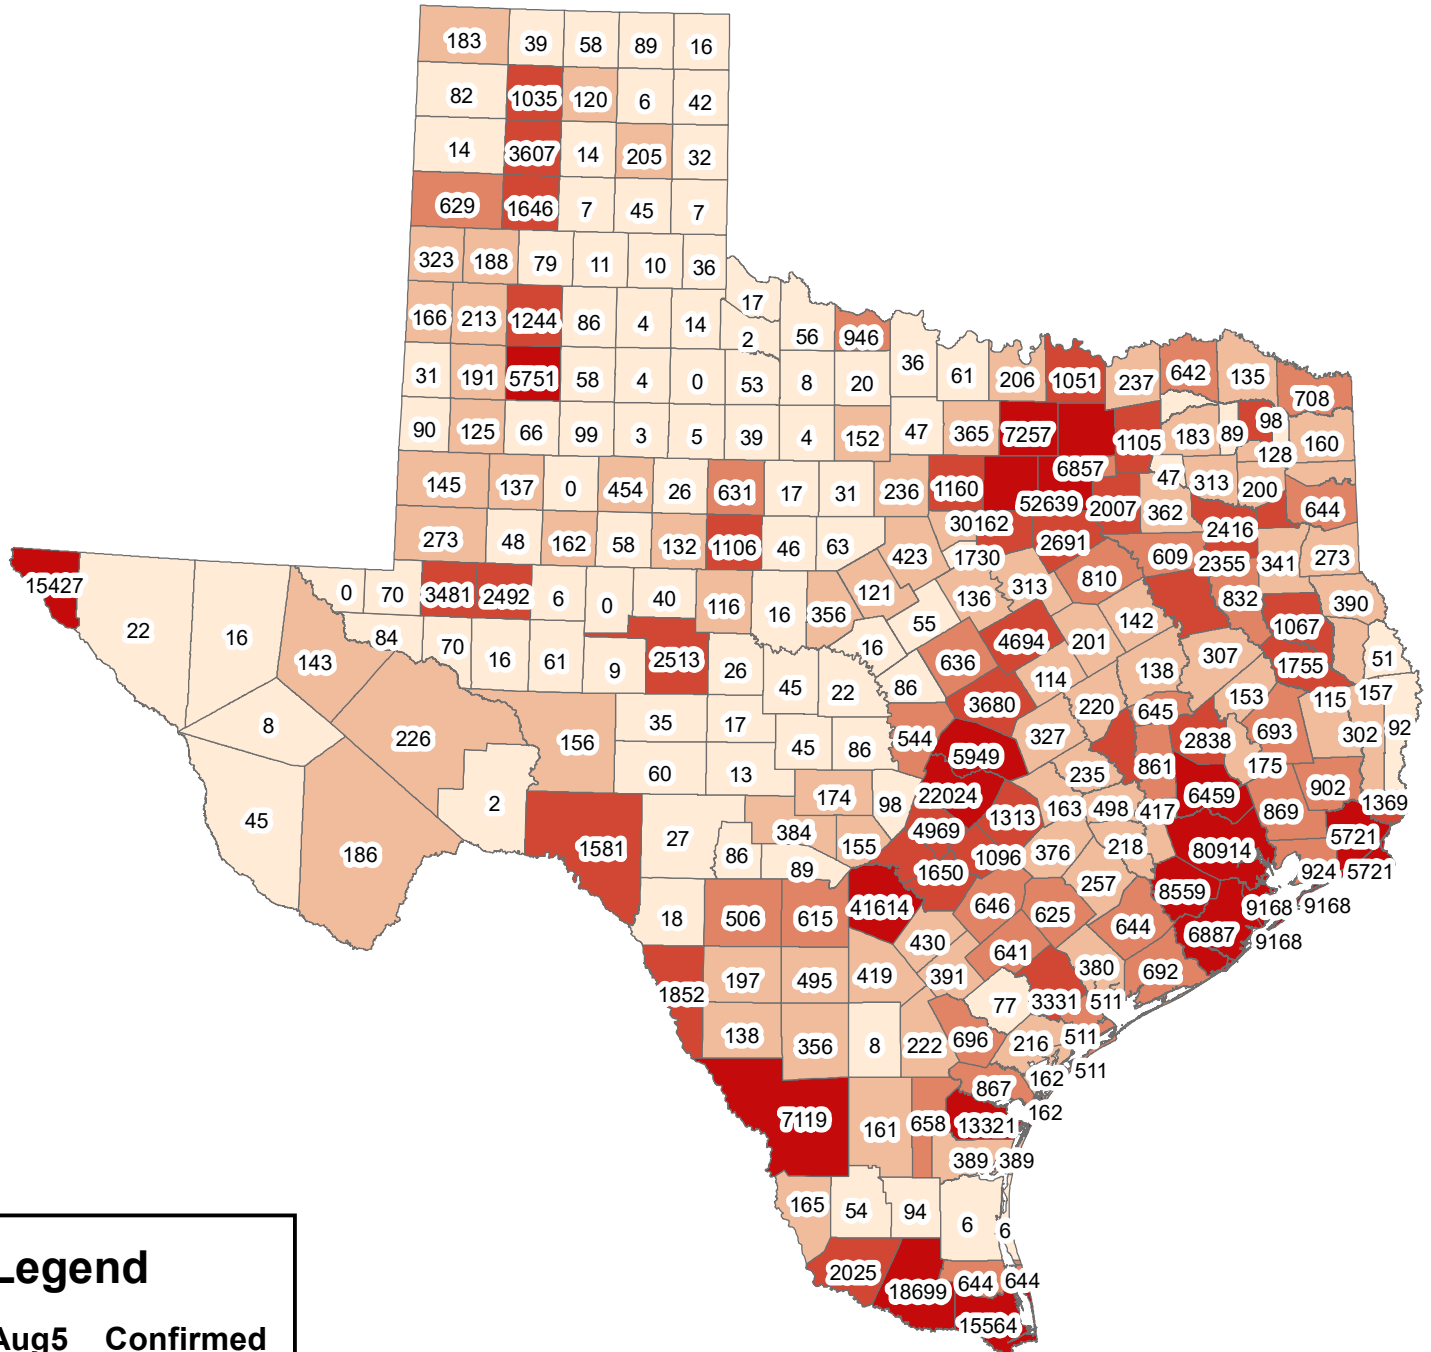

Texas Covid-19 Confirmed Cases August 5, 2020

Legend

Aug5__Confirmed

- 0-100
- 101-500
- 501-1000
- 1001-5000
- 5001-80914

The City of Stephenville makes every effort to ensure this map is free of errors but does not warrant the map or its features. The City of Stephenville provides this map without any warranty of any kind whatsoever, either expressed or implied.

https://github.com/CSSEGISandData/COVID-19/tree/master/csse_covid_19_data/csse_covid_19_daily_reports