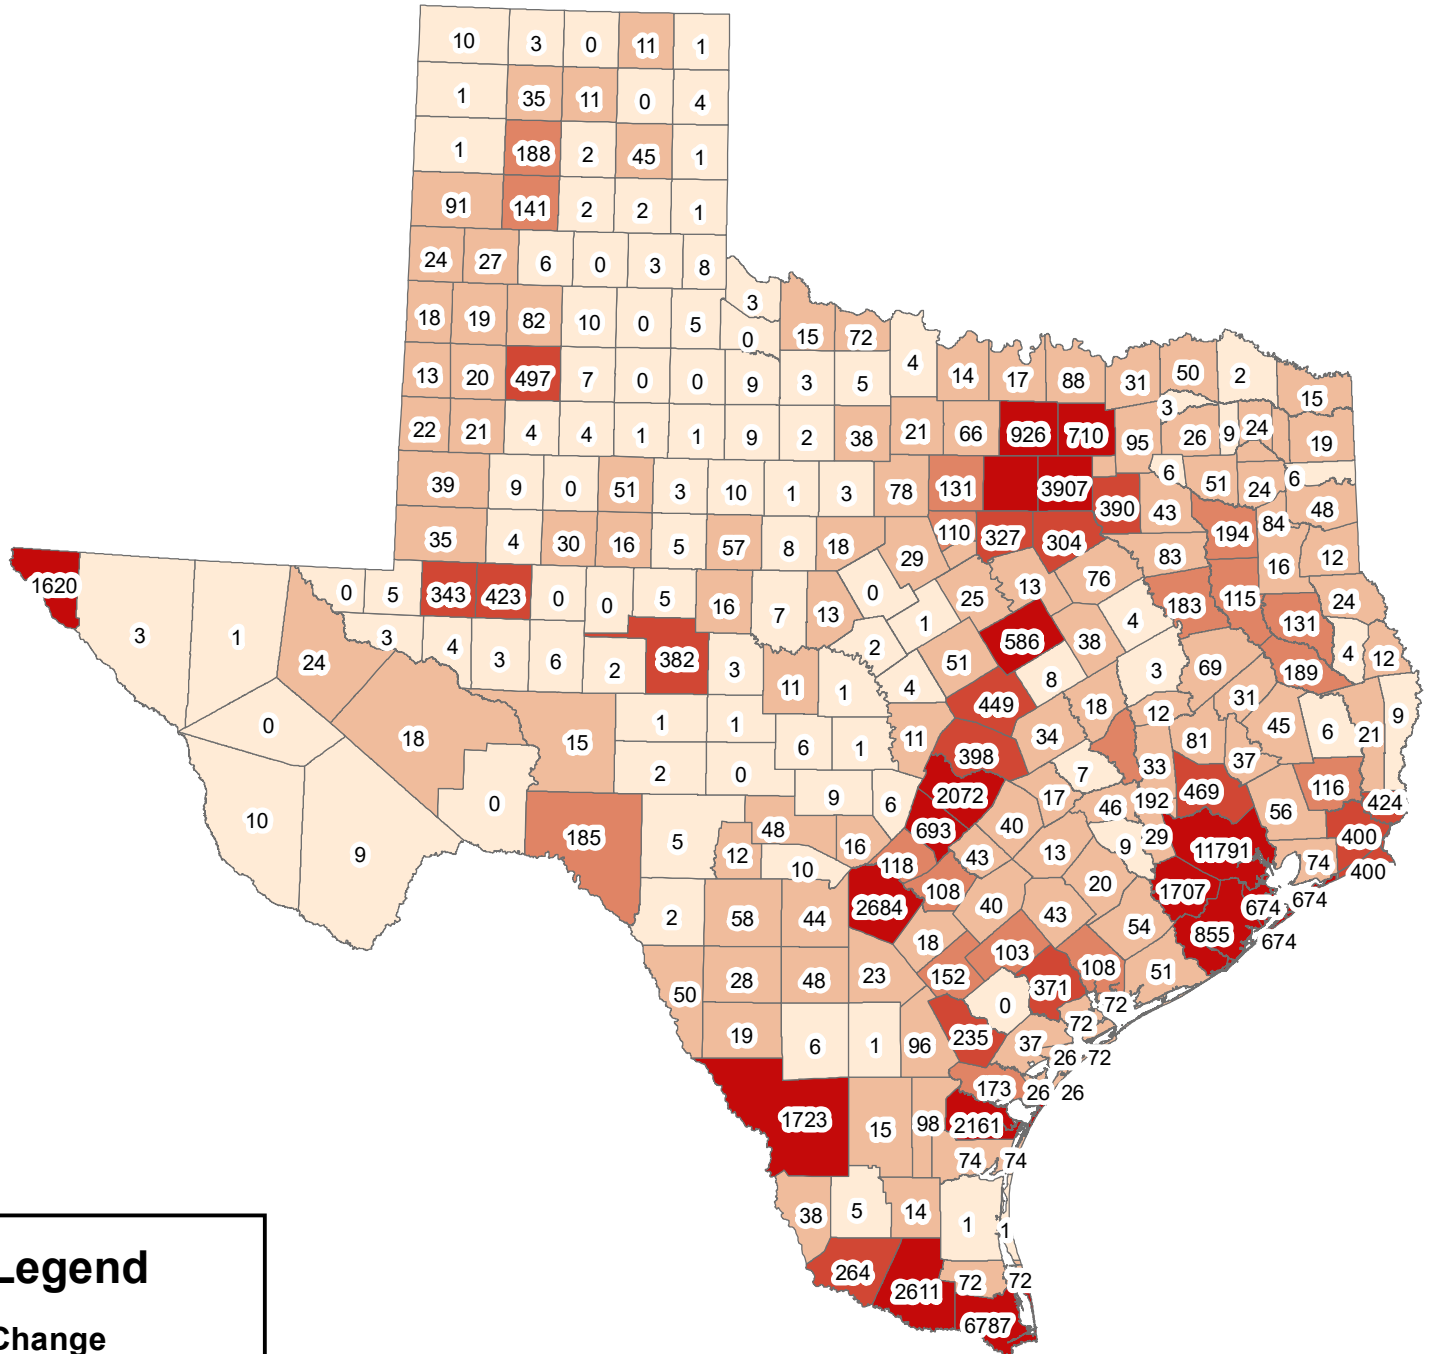

Texas Covid-19 Confirmed Cases Change July 29 - August 5, 2020

The City of Stephenville makes every effort to ensure this map is free of errors but does not warrant the map or its features. The City of Stephenville provides this map without any warranty of any kind whatsoever, either expressed or implied.

https://github.com/CSSEGISandData/COVID-19/tree/master/csse_covid_19_data/csse_covid_19_daily_reports