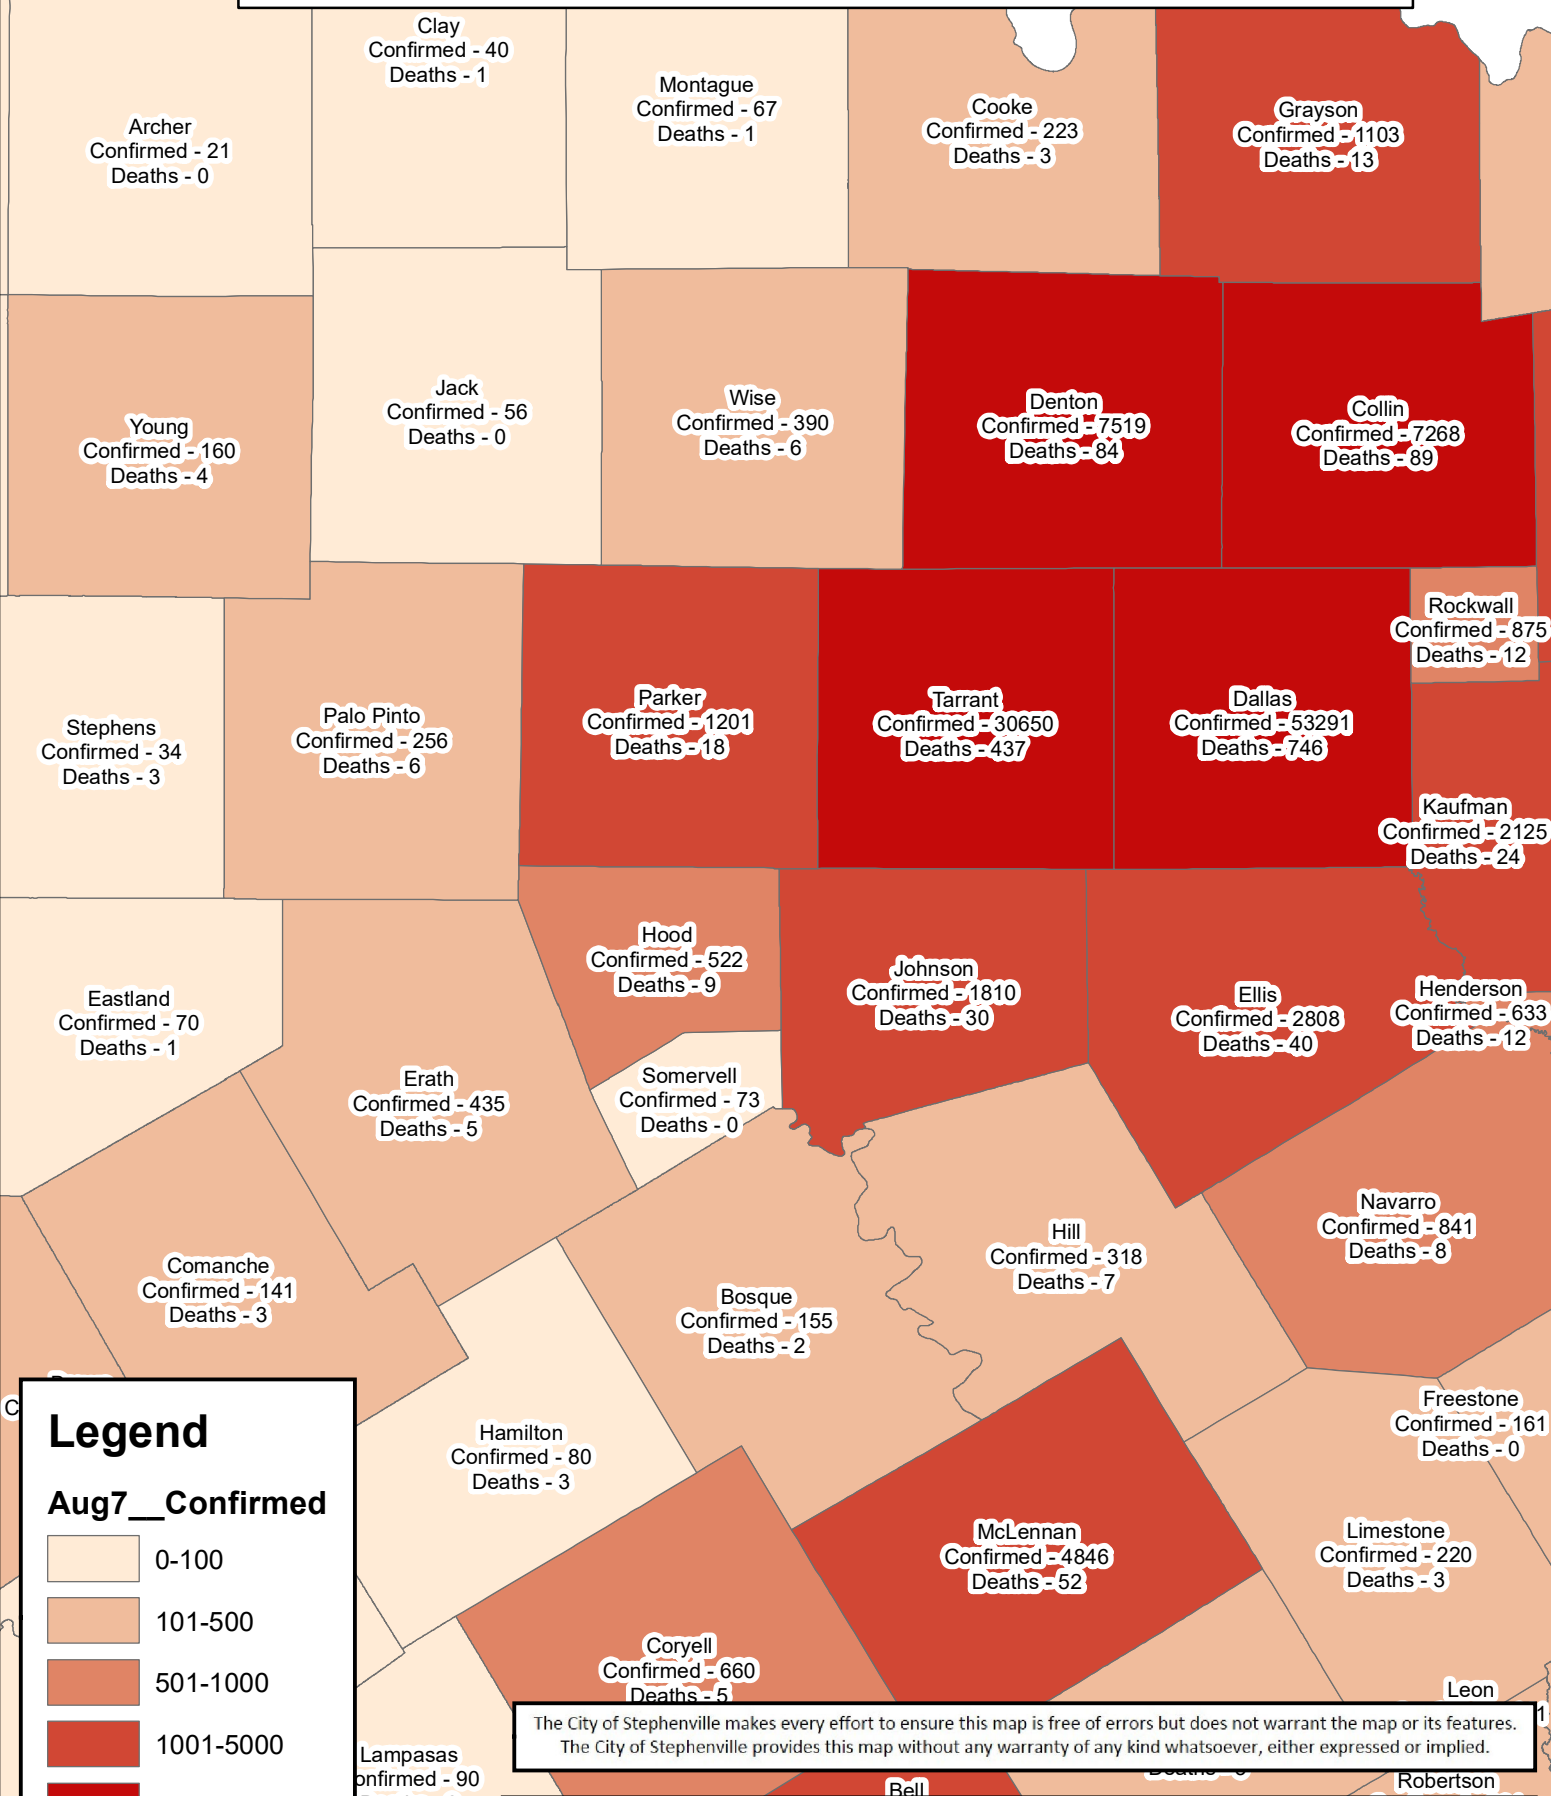

Erath County Area Covid-19 Confirmed Cases August 7, 2020

Legend

Aug7__Confirmed

- 0-100
- 101-500
- 501-1000
- 1001-5000
- 5001-83183

The City of Stephenville makes every effort to ensure this map is free of errors but does not warrant the map or its features. The City of Stephenville provides this map without any warranty of any kind whatsoever, either expressed or implied.

https://github.com/CSSEGISandData/COVID-19/tree/master/csse_covid_19_data/csse_covid_19_daily_reports