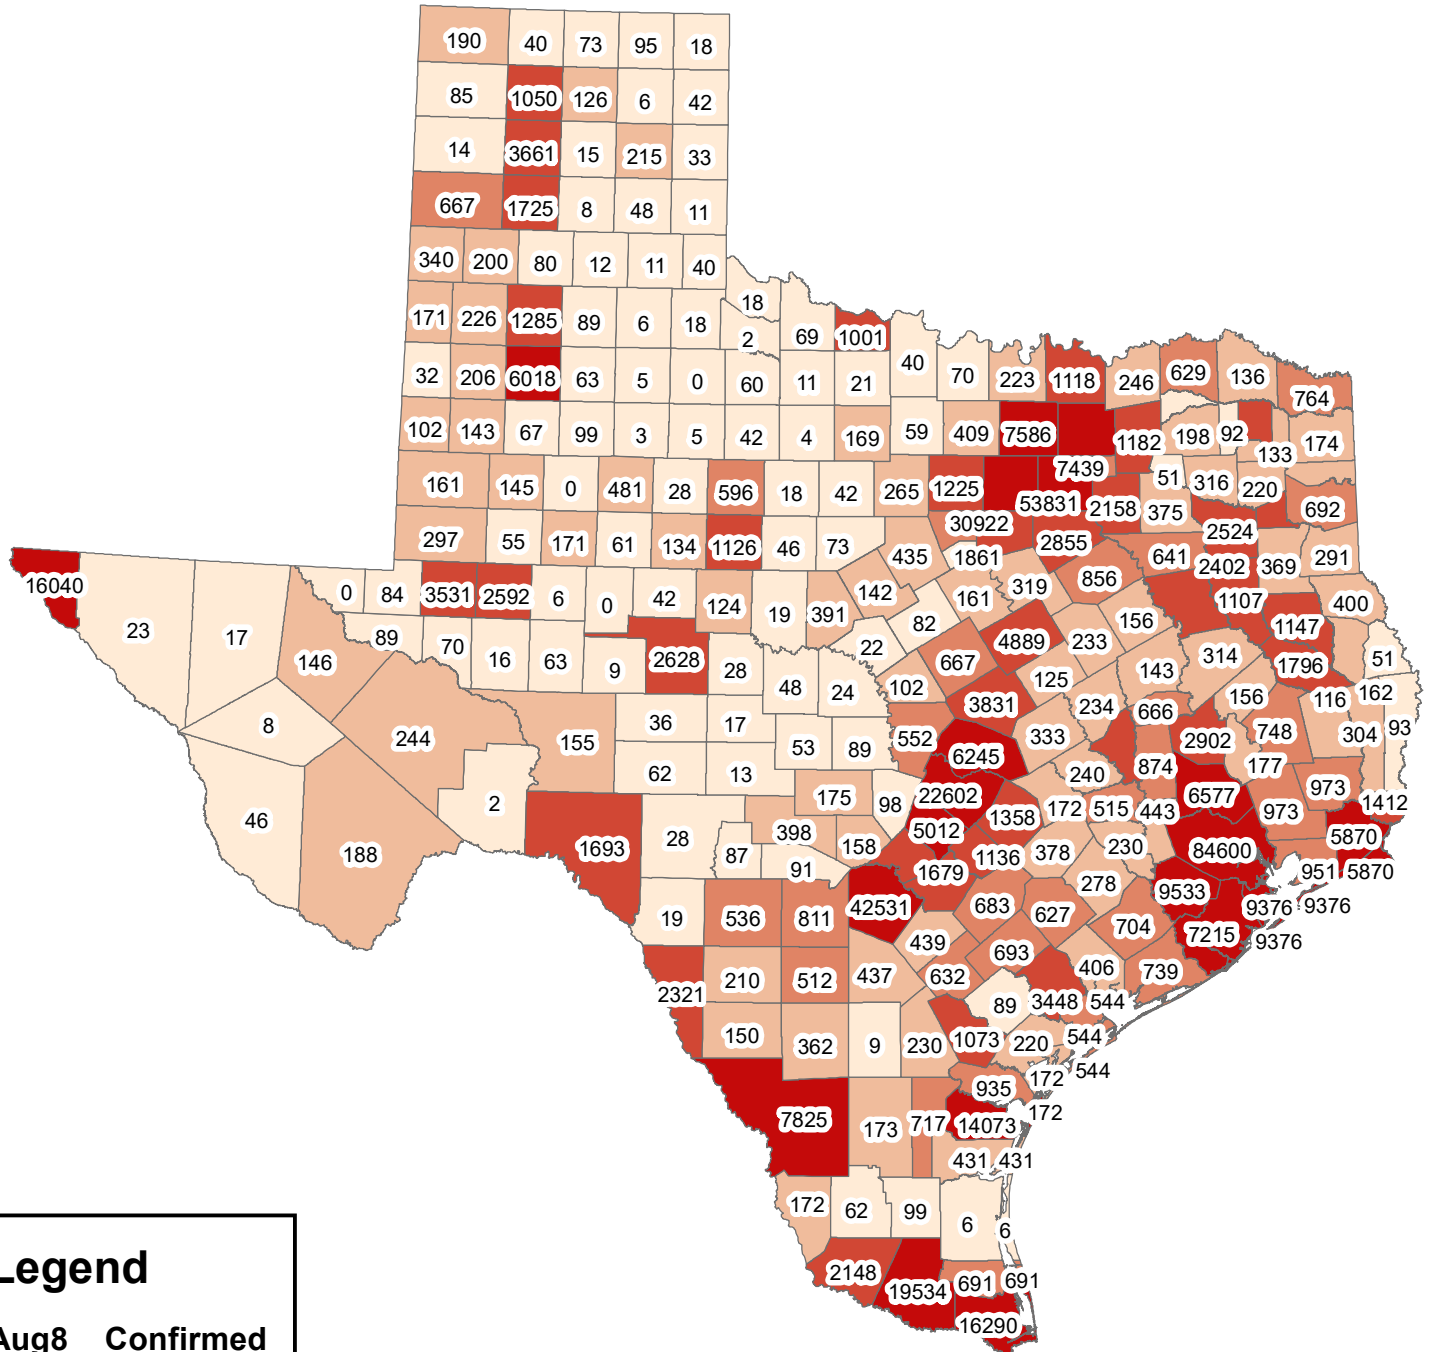

# Texas Covid-19 Confirmed Cases August 8, 2020

**Legend**

**Aug8\_\_Confirmed**

- 0-100
- 101-500
- 501-100
- 1001-5000
- 5001-84600

The City of Stephenville makes every effort to ensure this map is free of errors but does not warrant the map or its features. The City of Stephenville provides this map without any warranty of any kind whatsoever, either expressed or implied.

[https://github.com/CSSEGISandData/COVID-19/tree/master/csse\\_covid\\_19\\_data/csse\\_covid\\_19\\_daily\\_reports](https://github.com/CSSEGISandData/COVID-19/tree/master/csse_covid_19_data/csse_covid_19_daily_reports)