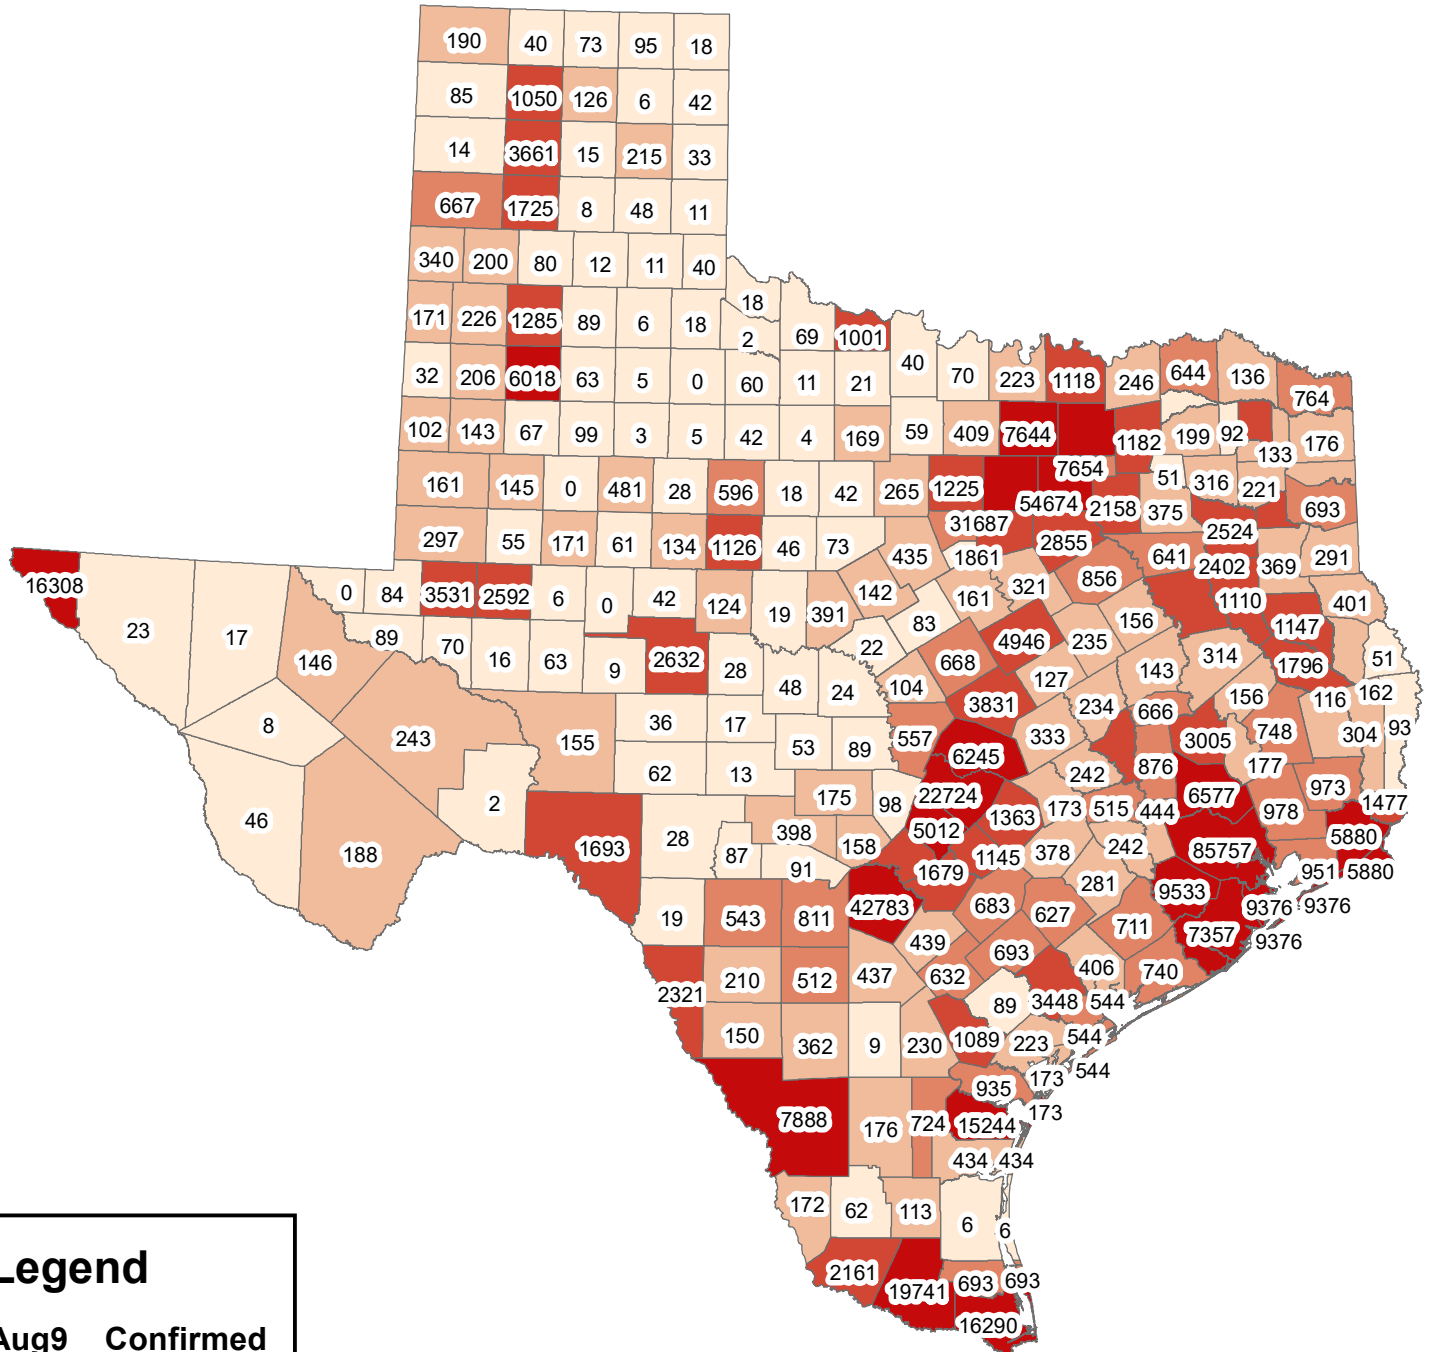

Texas Covid-19 Confirmed Cases August 9, 2020

Legend

Aug9__Confirmed

- 0-100
- 101-500
- 501-1000
- 1001-5000
- 5001-85757

The City of Stephenville makes every effort to ensure this map is free of errors but does not warrant the map or its features. The City of Stephenville provides this map without any warranty of any kind whatsoever, either expressed or implied.

https://github.com/CSSEGISandData/COVID-19/tree/master/csse_covid_19_data/csse_covid_19_daily_reports