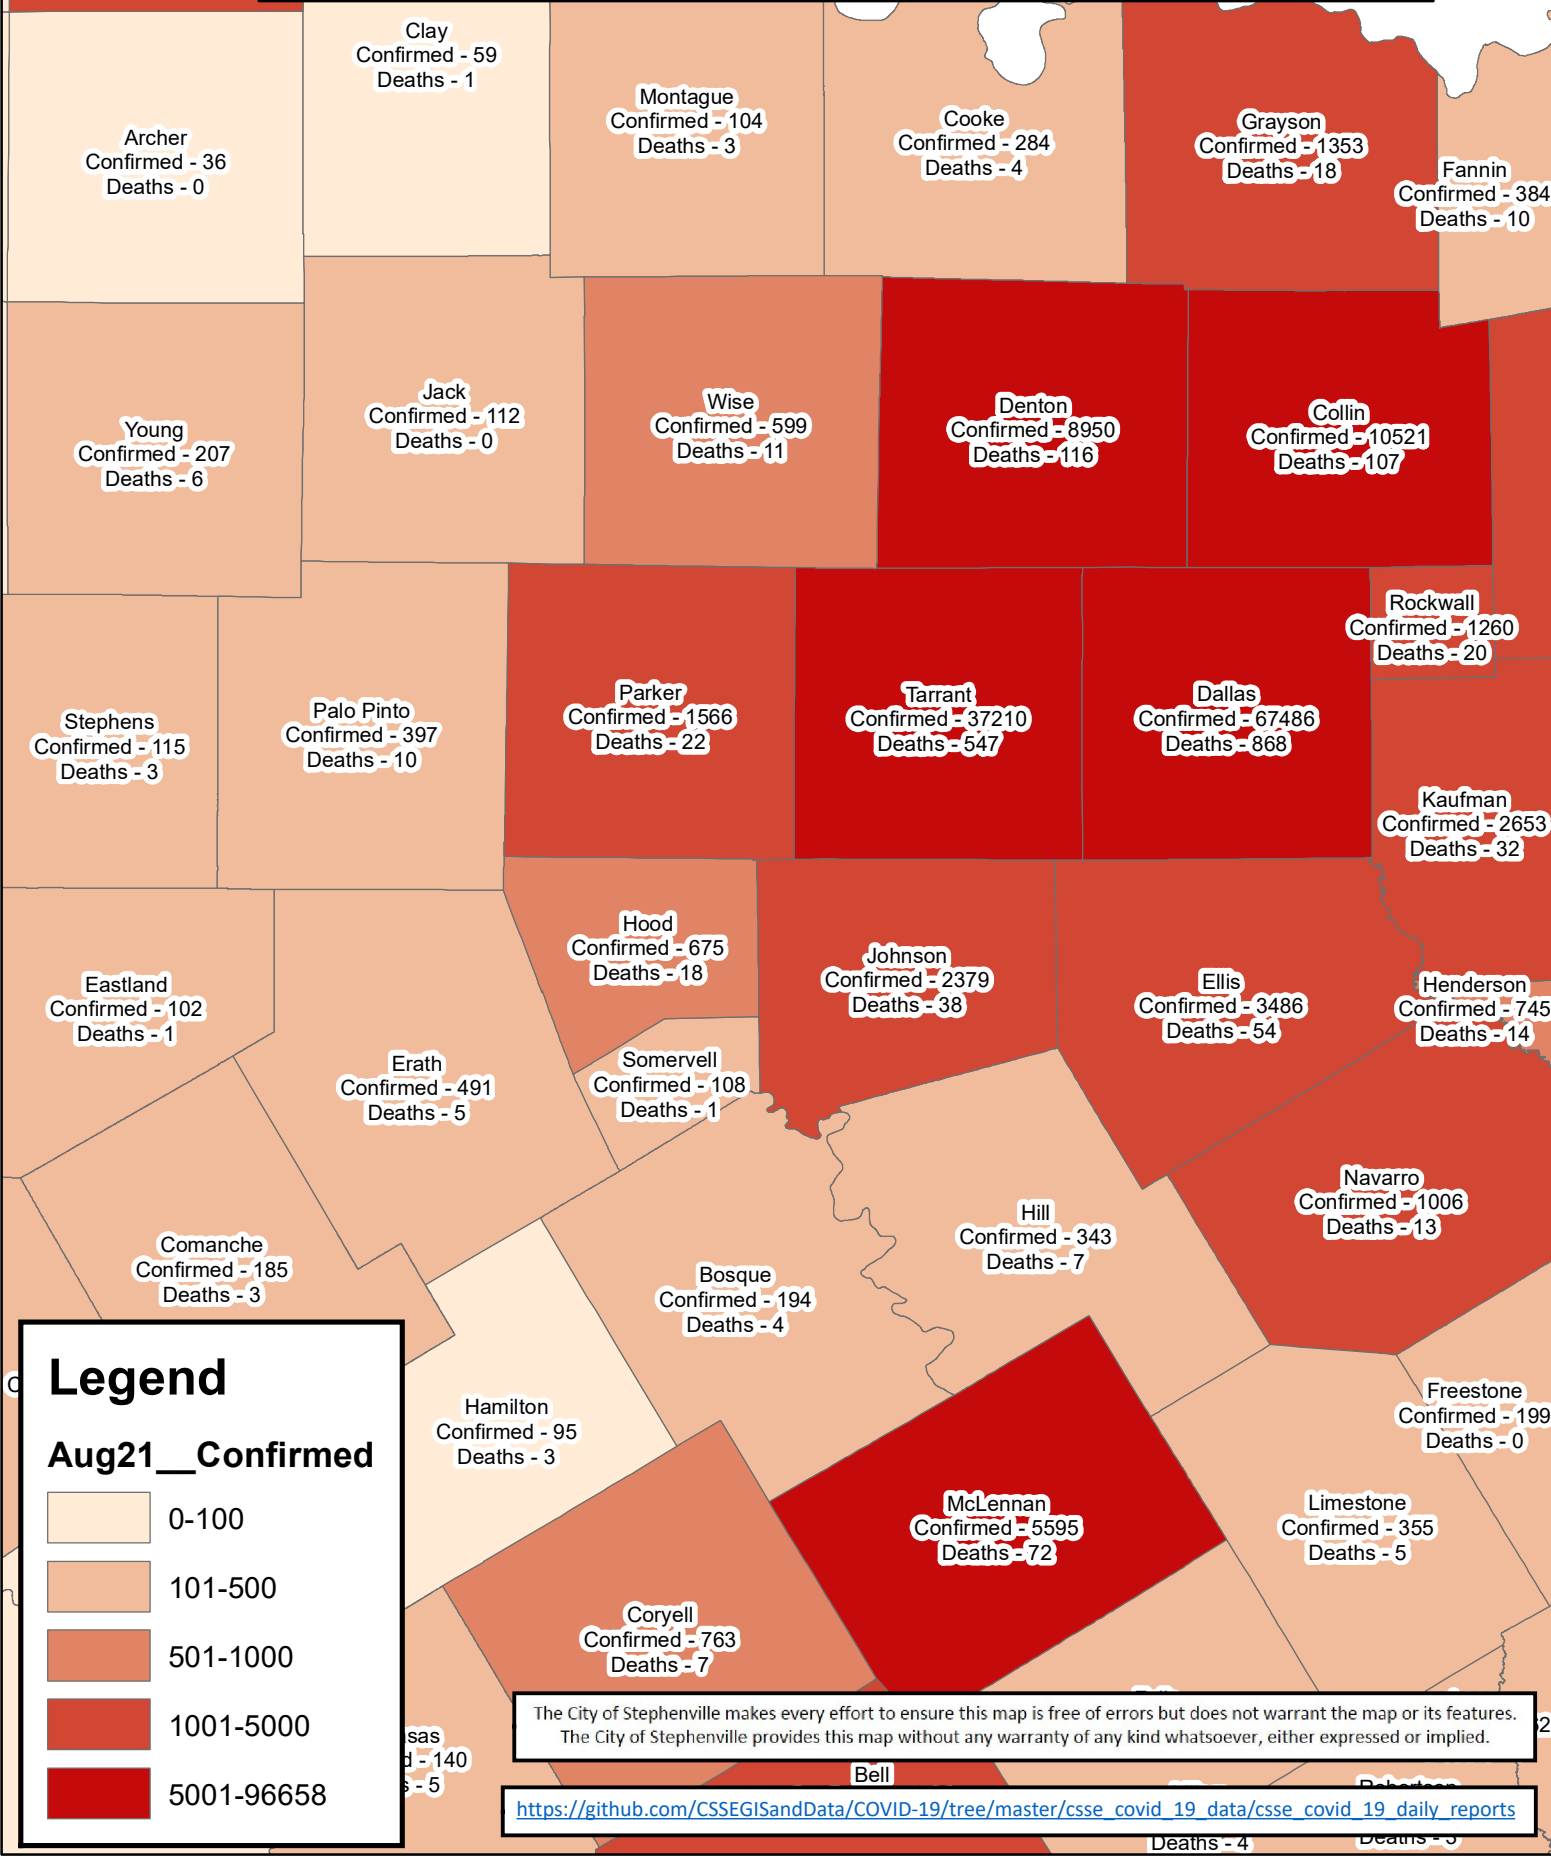

Erath County Area Covid-19 Confirmed Cases August 21, 2020

Legend

Aug21__Confirmed

- 0-100
- 101-500
- 501-1000
- 1001-5000
- 5001-96658

The City of Stephenville makes every effort to ensure this map is free of errors but does not warrant the map or its features. The City of Stephenville provides this map without any warranty of any kind whatsoever, either expressed or implied.

https://github.com/CSSEGISandData/COVID-19/tree/master/csse_covid_19_data/csse_covid_19_daily_reports