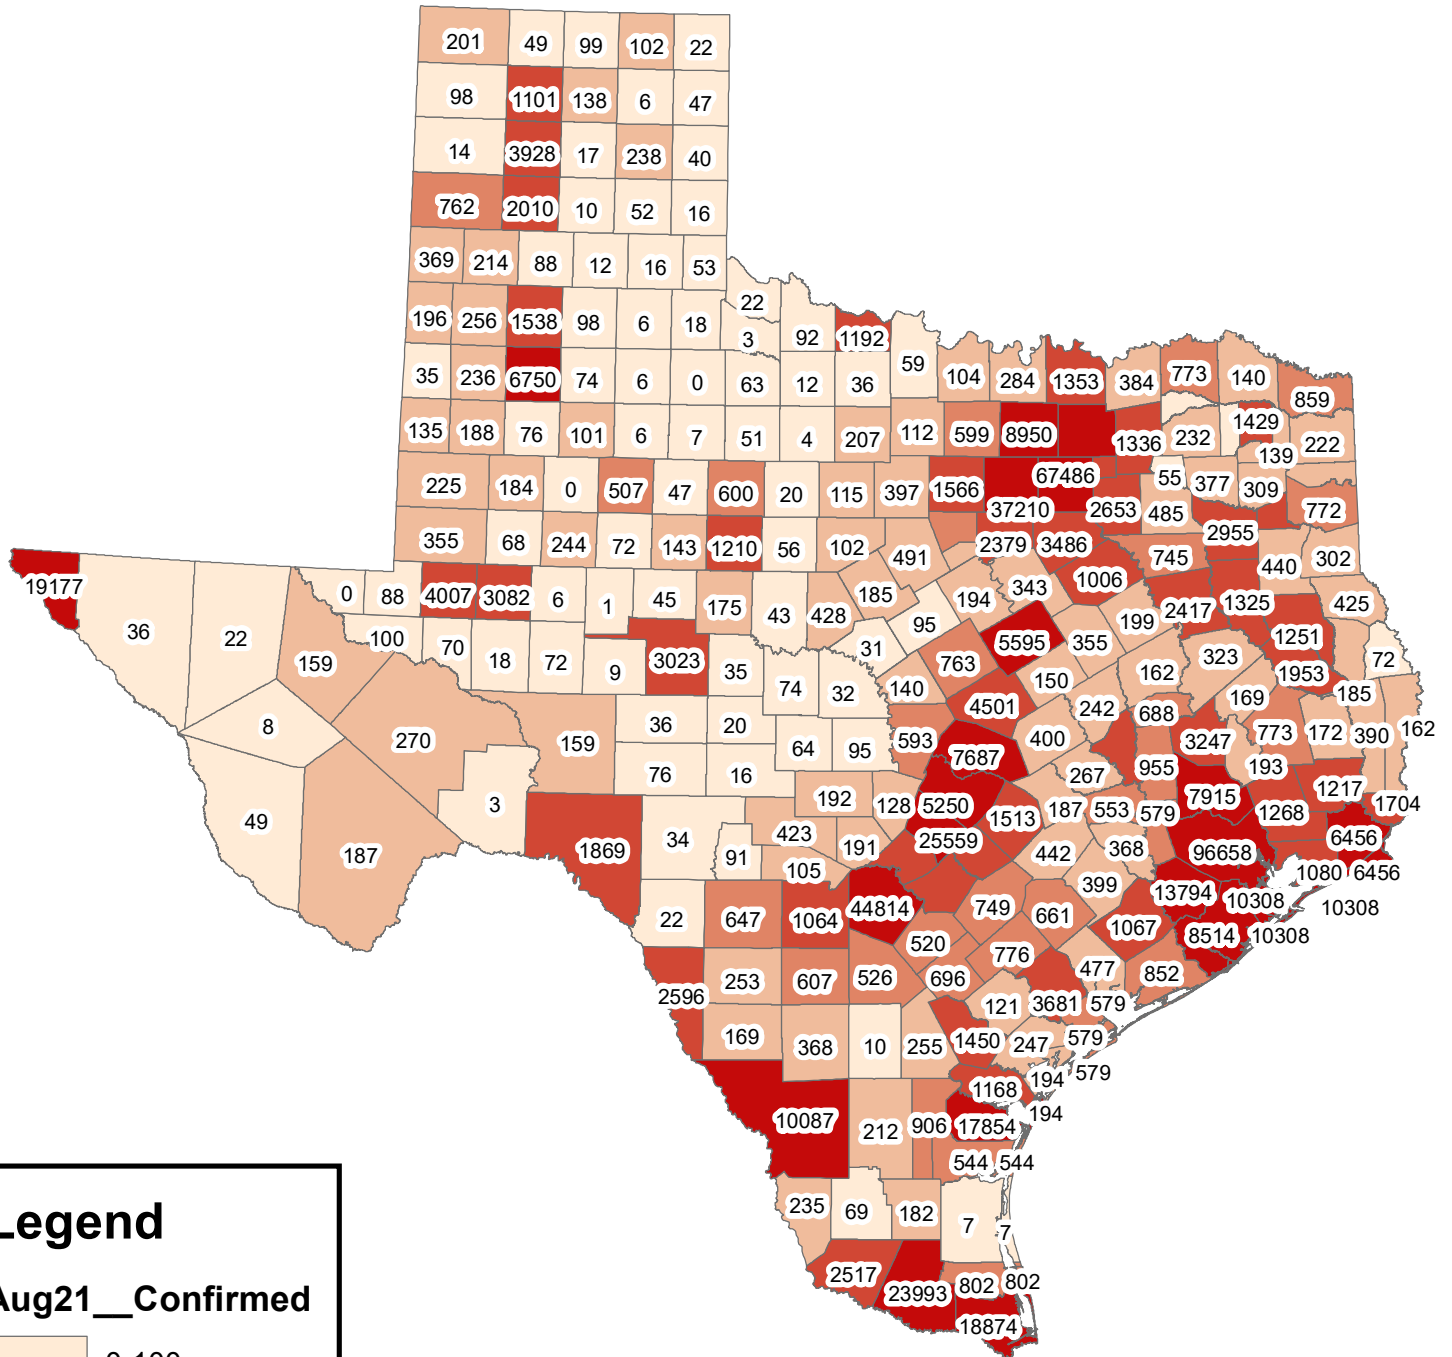

Texas Covid-19 Confirmed Cases August 21, 2020

Legend

Aug21__Confirmed

- 0-100
- 101-500
- 501-1000
- 1001-5000
- 5001-96658

The City of Stephenville makes every effort to ensure this map is free of errors but does not warrant the map or its features. The City of Stephenville provides this map without any warranty of any kind whatsoever, either expressed or implied.

https://github.com/CSSEGISandData/COVID-19/tree/master/csse_covid_19_data/csse_covid_19_daily_reports