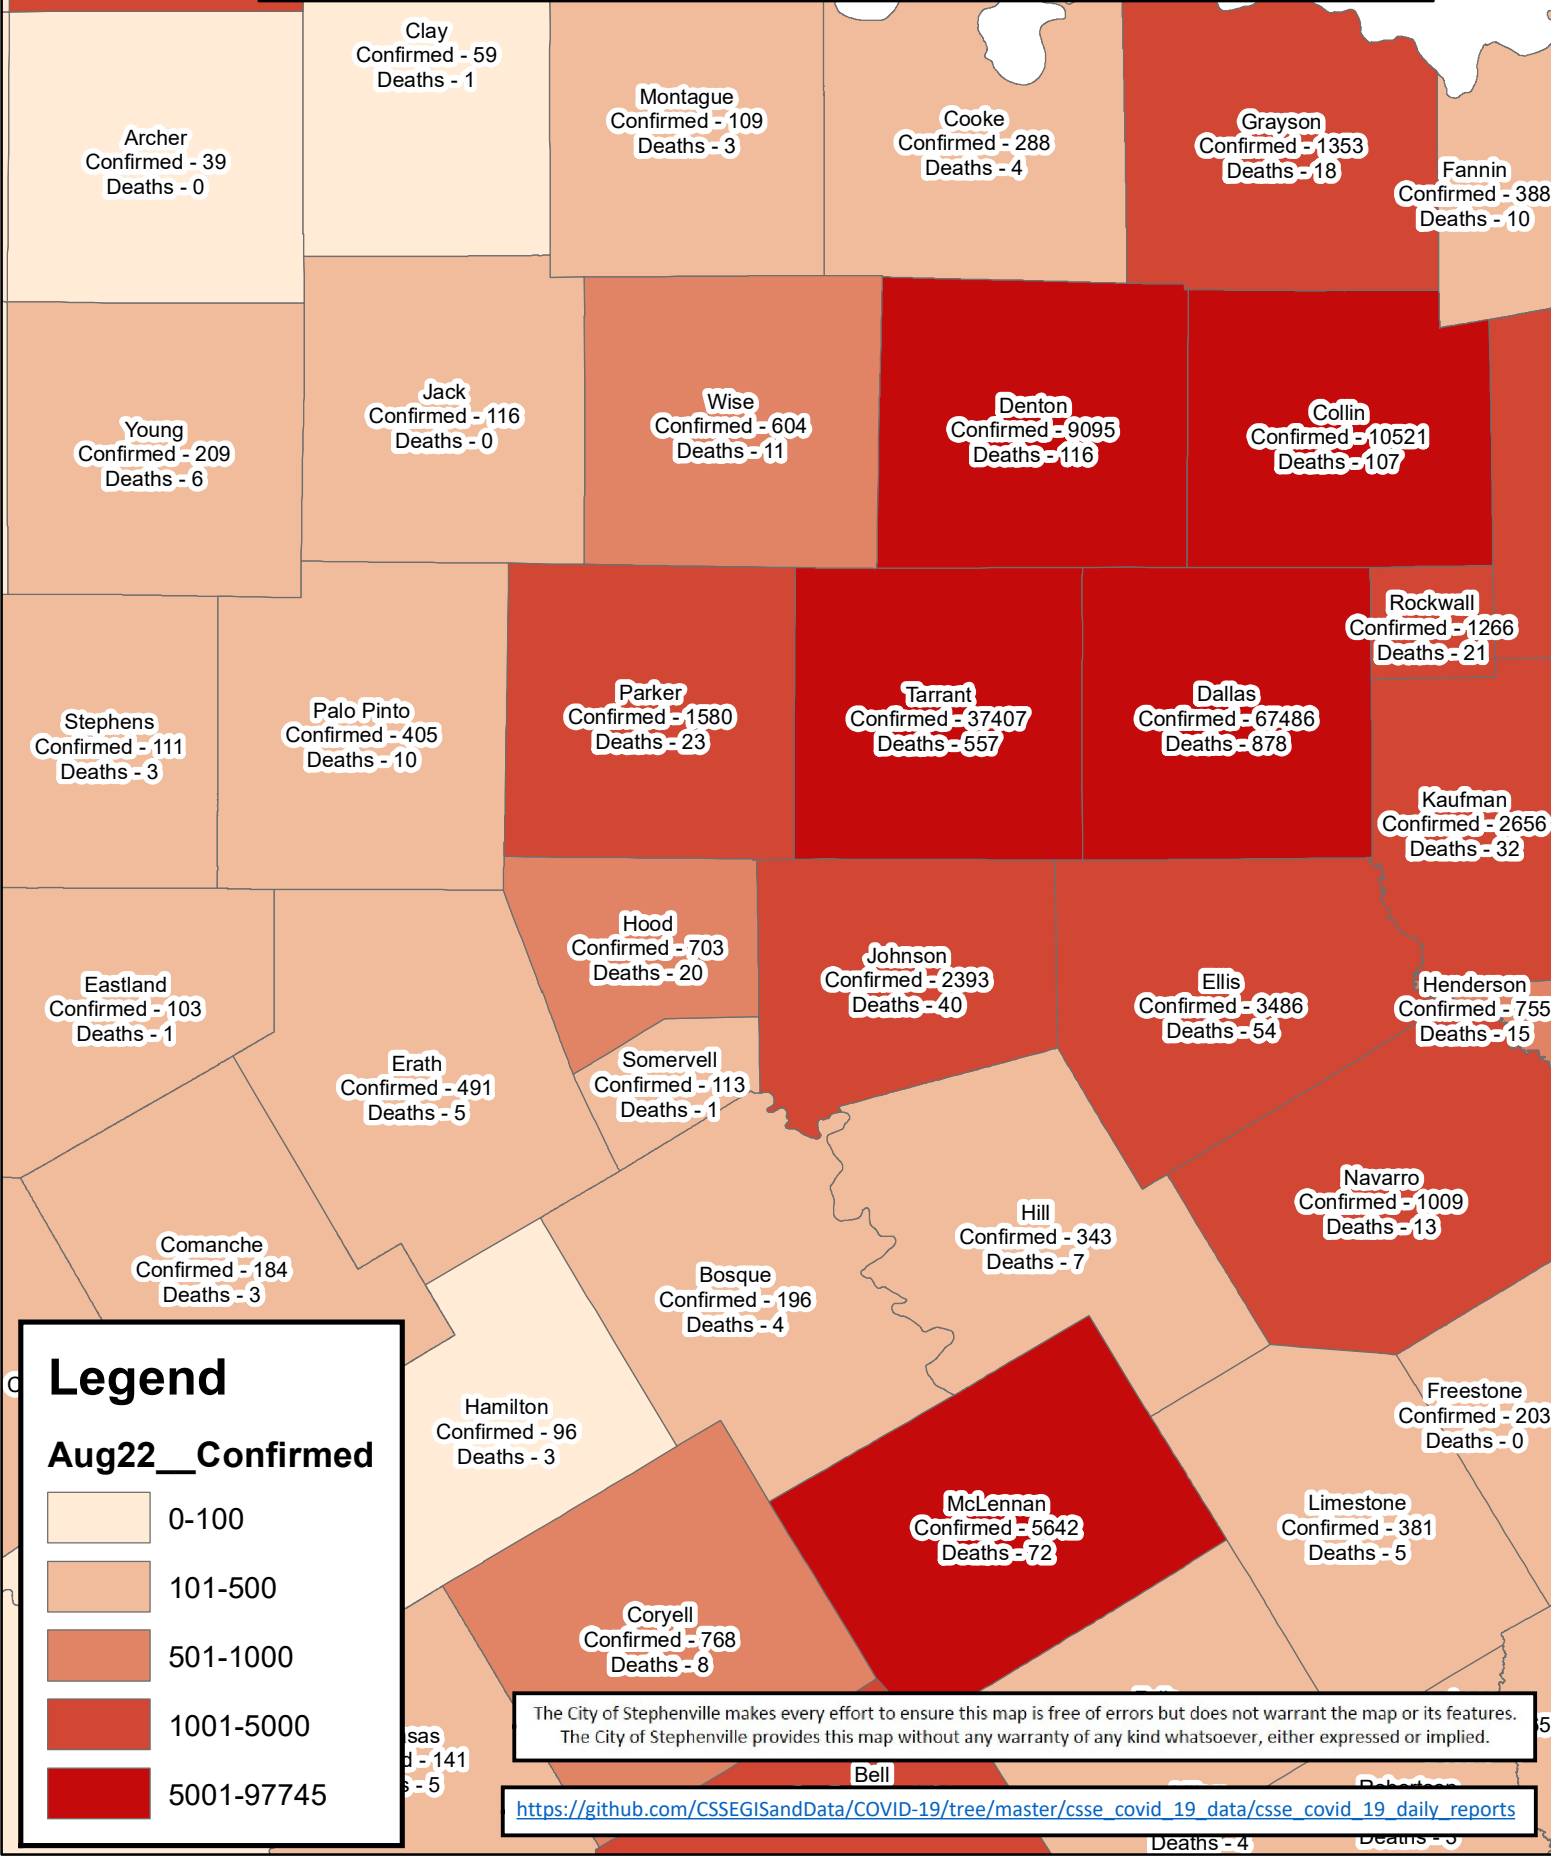

Erath County Area Covid-19 Confirmed Cases August 22, 2020

Legend

Aug22__Confirmed

- 0-100
- 101-500
- 501-1000
- 1001-5000
- 5001-97745

The City of Stephenville makes every effort to ensure this map is free of errors but does not warrant the map or its features. The City of Stephenville provides this map without any warranty of any kind whatsoever, either expressed or implied.

https://github.com/CSSEGISandData/COVID-19/tree/master/csse_covid_19_data/csse_covid_19_daily_reports