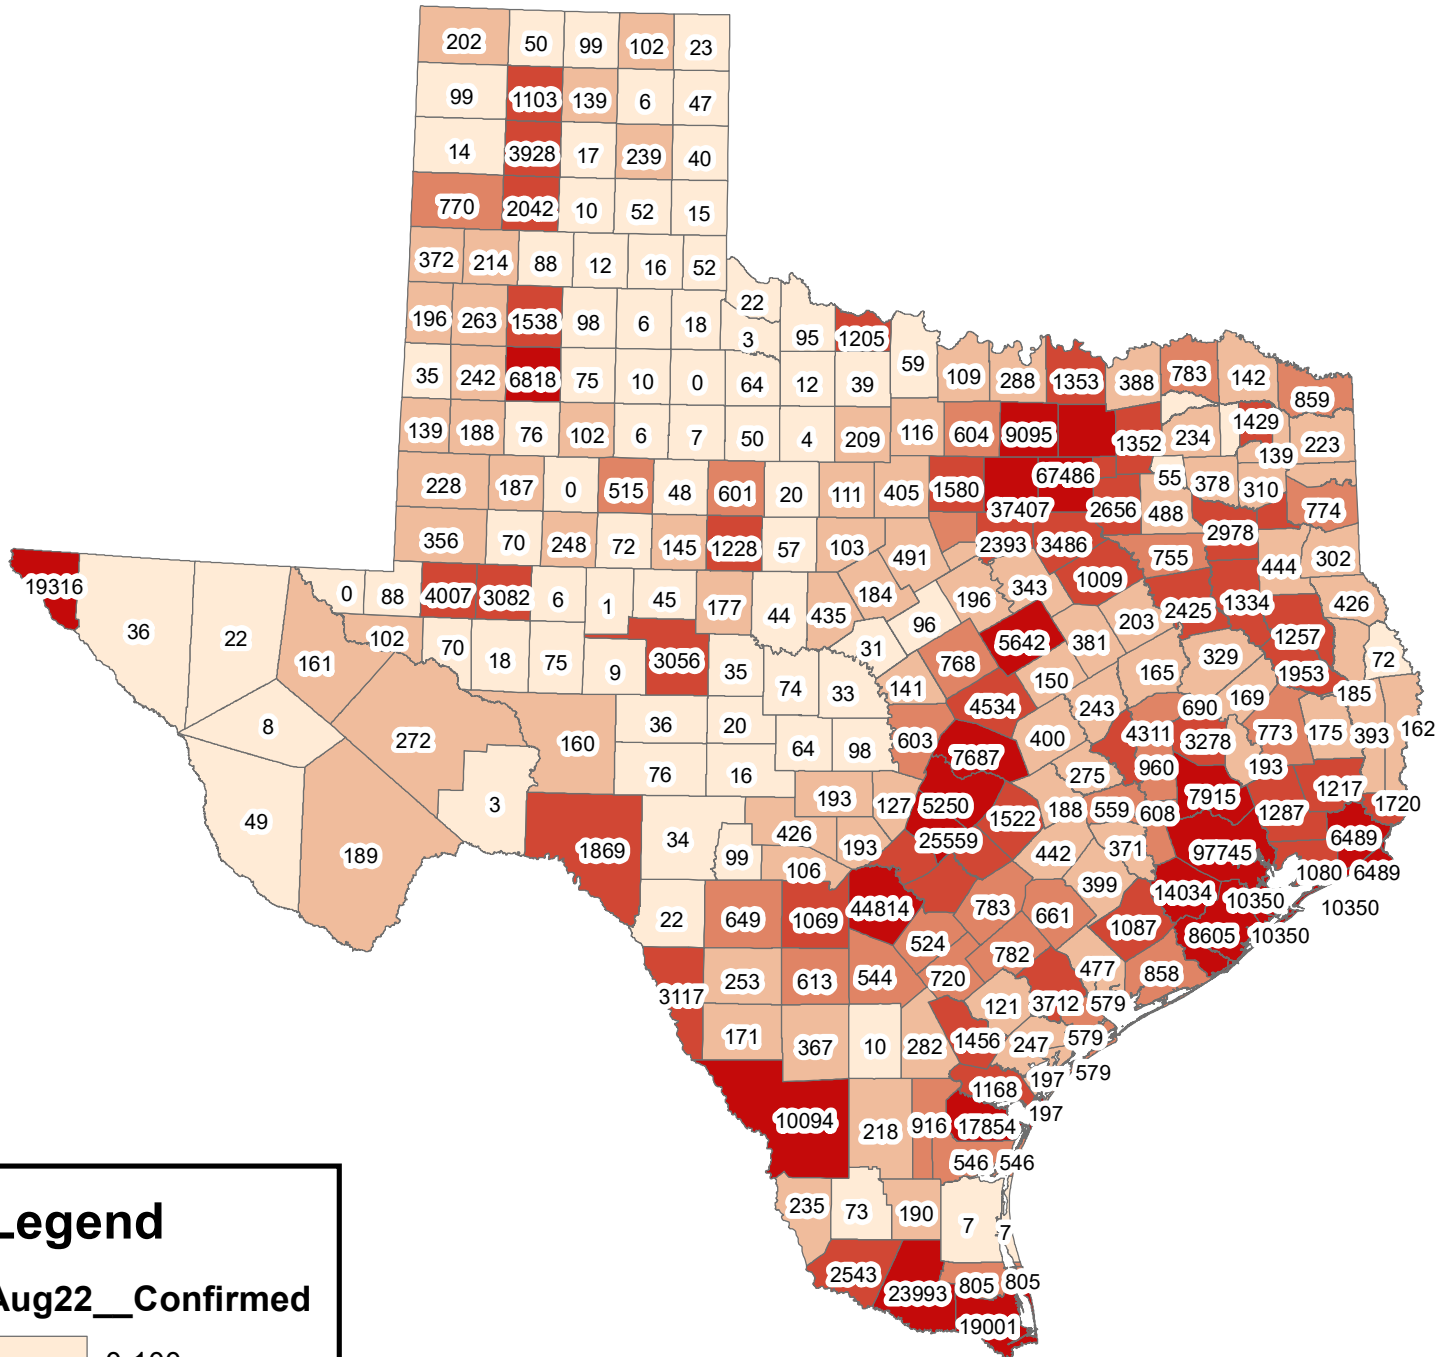

Texas Covid-19 Confirmed Cases August 22, 2020

Legend

Aug22__Confirmed

- 0-100
- 101-500
- 501-1000
- 1001-5000
- 5001-97745

The City of Stephenville makes every effort to ensure this map is free of errors but does not warrant the map or its features. The City of Stephenville provides this map without any warranty of any kind whatsoever, either expressed or implied.

https://github.com/CSSEGISandData/COVID-19/tree/master/csse_covid_19_data/csse_covid_19_daily_reports