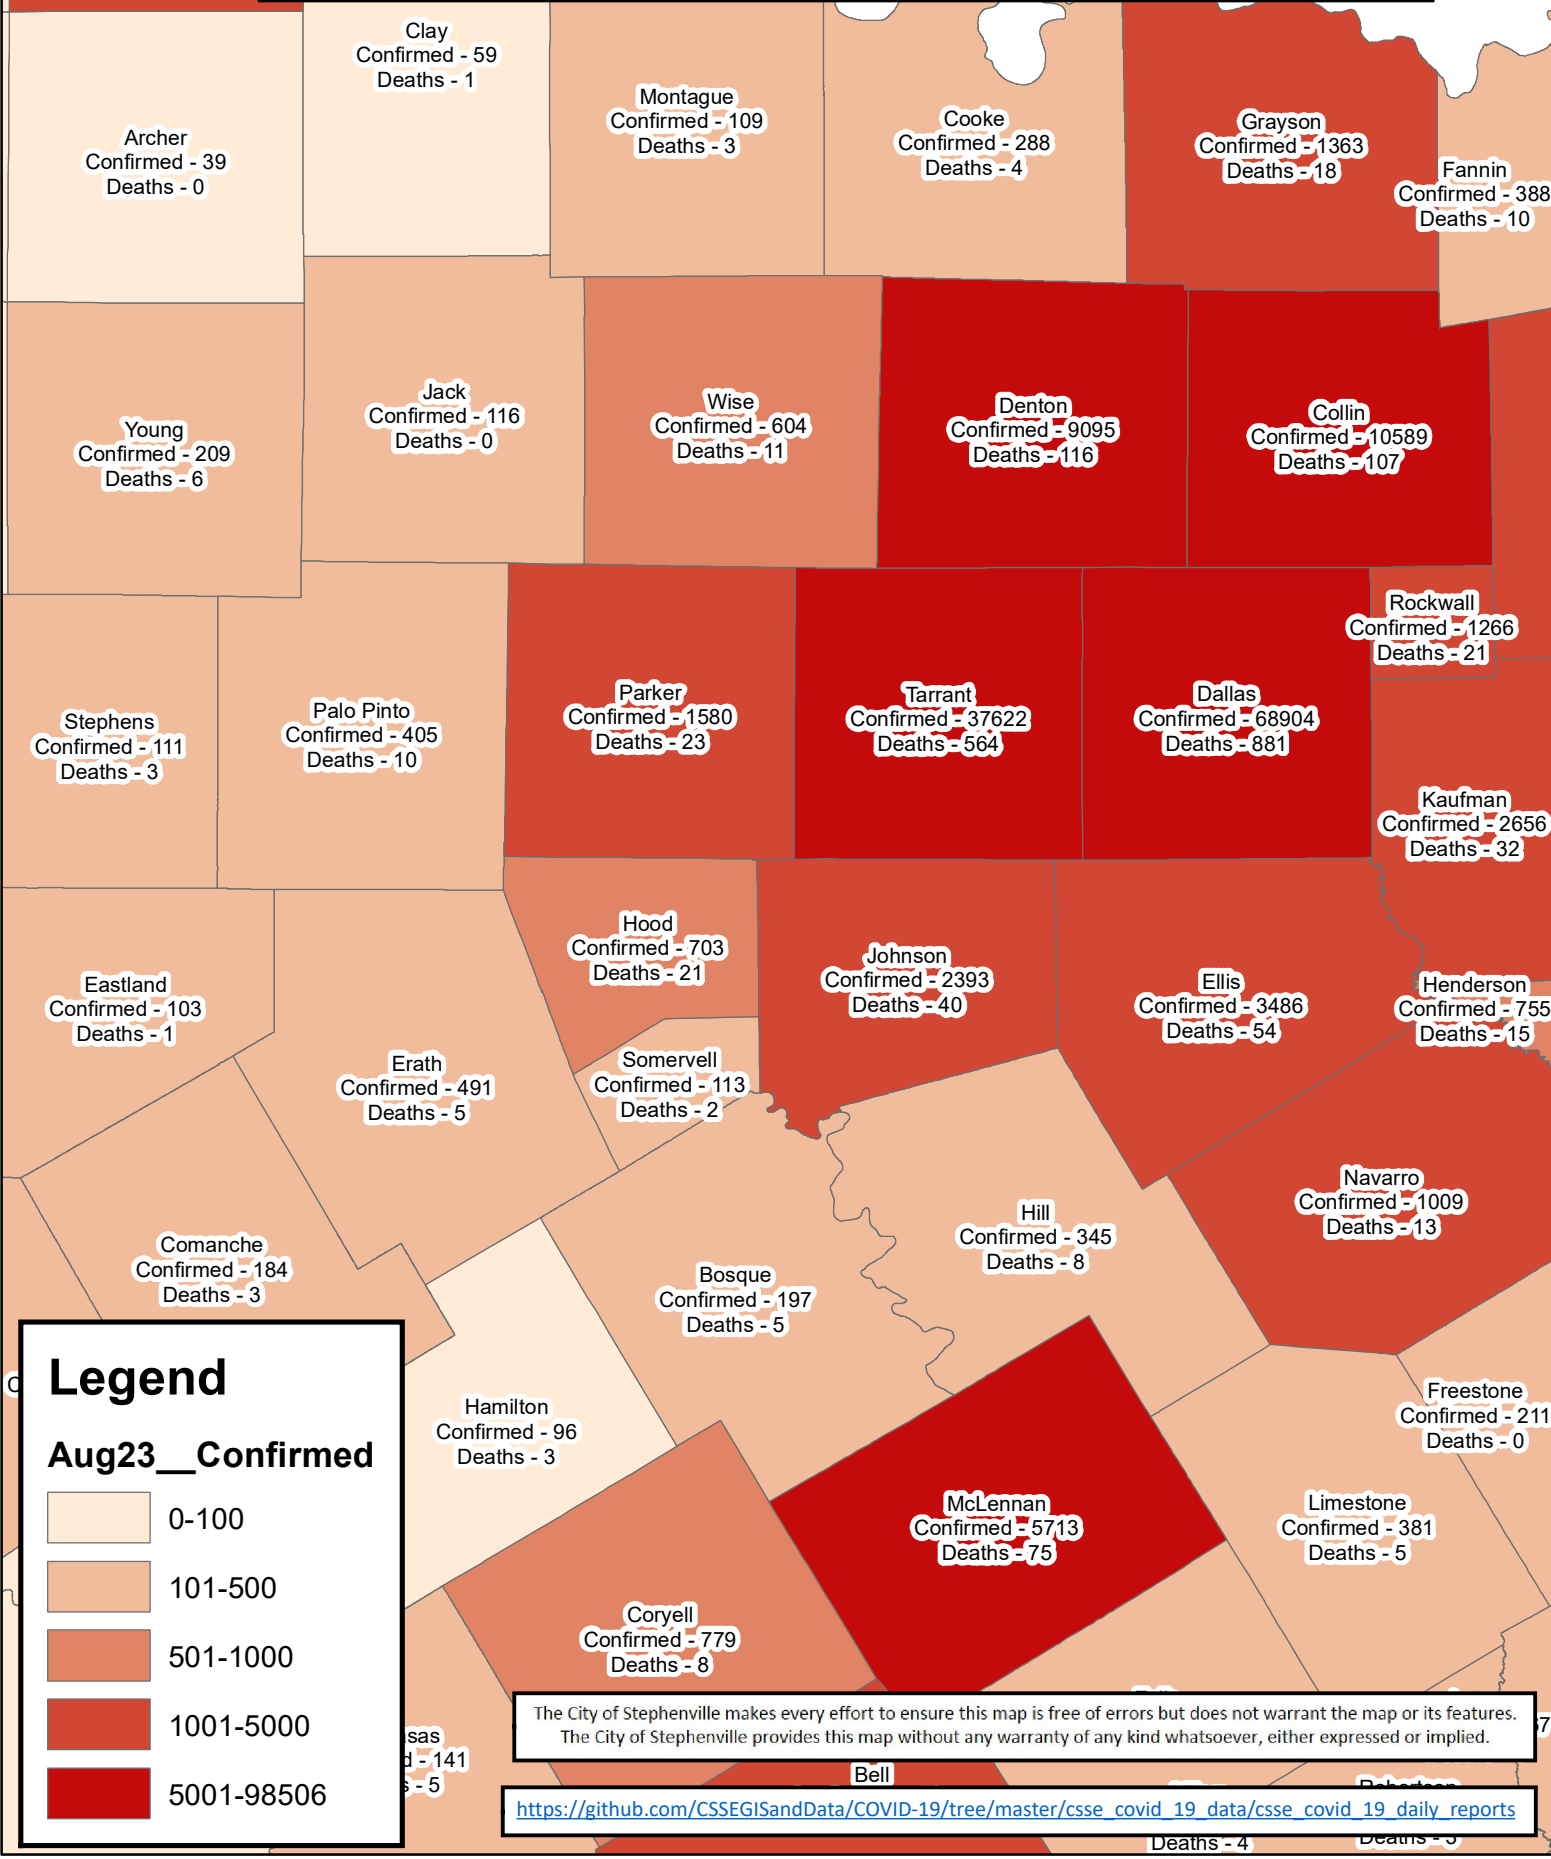

# Erath County Area Covid-19 Confirmed Cases August 23, 2020

### Legend

**Aug23\_\_Confirmed**

- 0-100
- 101-500
- 501-1000
- 1001-5000
- 5001-98506

The City of Stephenville makes every effort to ensure this map is free of errors but does not warrant the map or its features. The City of Stephenville provides this map without any warranty of any kind whatsoever, either expressed or implied.

[https://github.com/CSSEGISandData/COVID-19/tree/master/csse\\_covid\\_19\\_data/csse\\_covid\\_19\\_daily\\_reports](https://github.com/CSSEGISandData/COVID-19/tree/master/csse_covid_19_data/csse_covid_19_daily_reports)