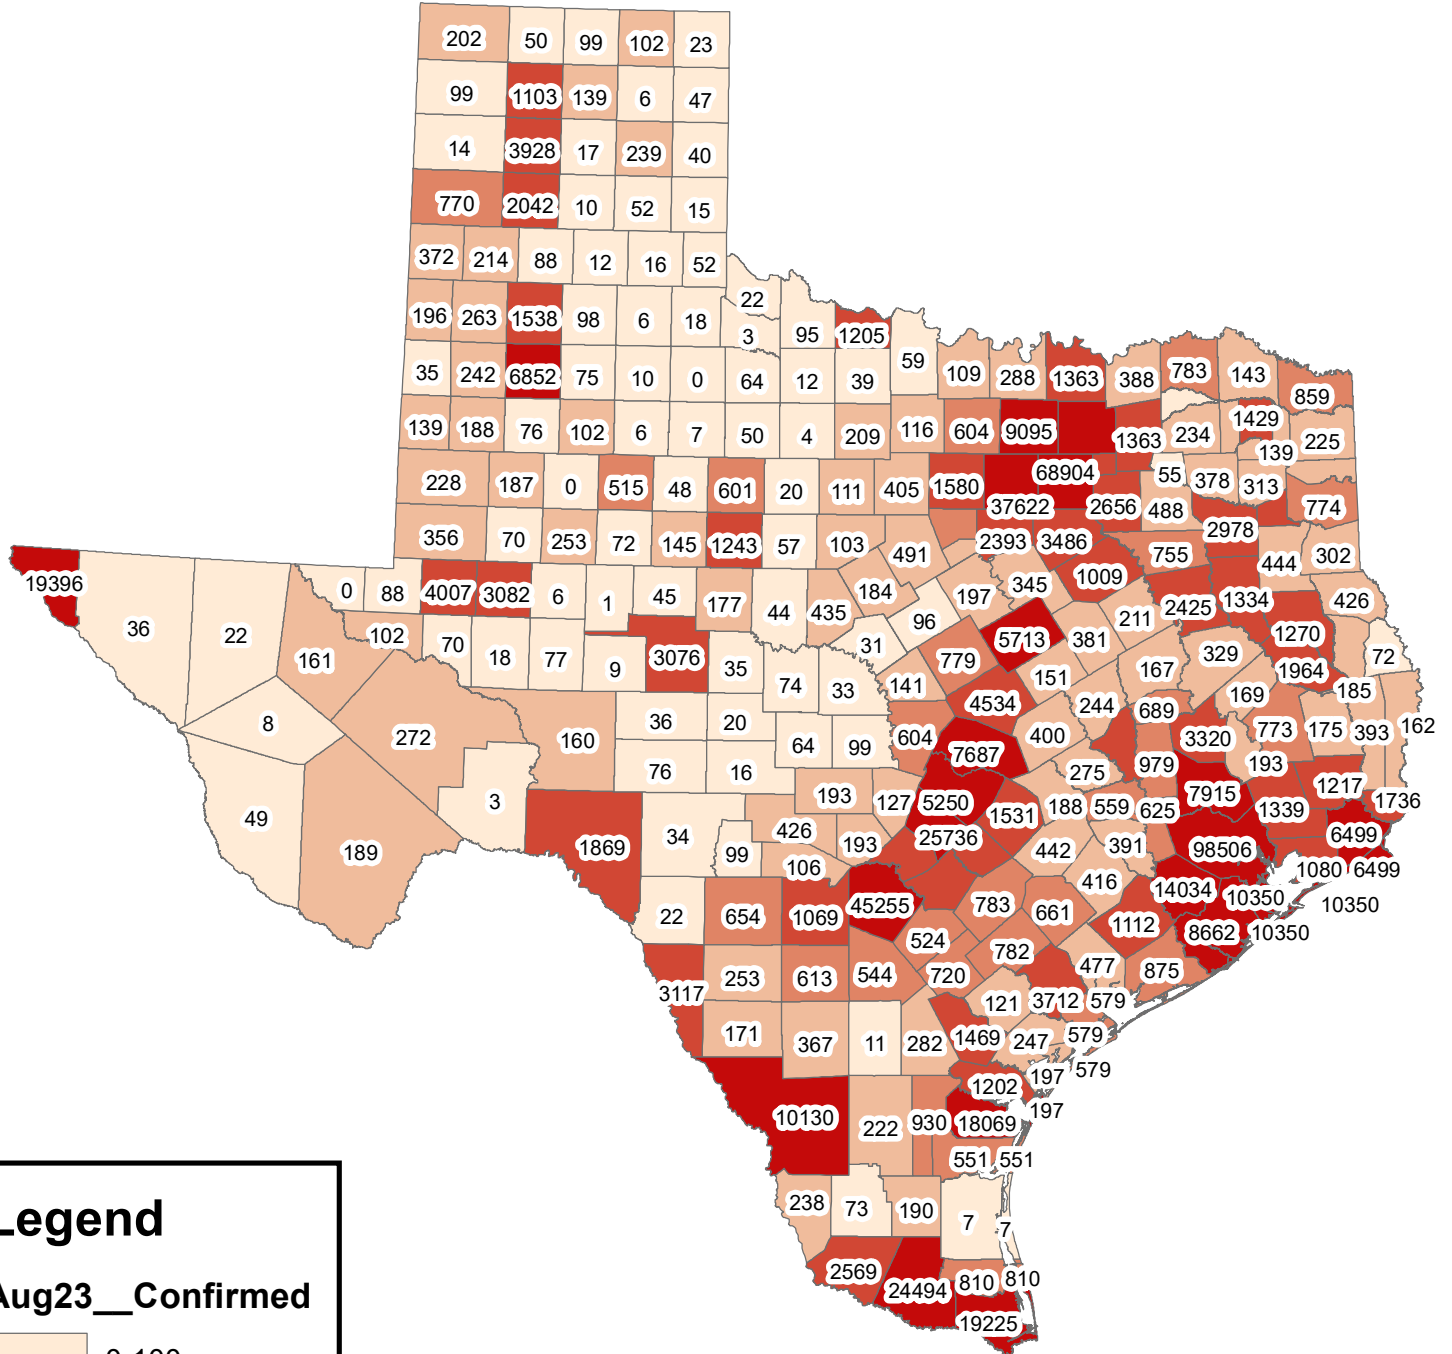

Texas Covid-19 Confirmed Cases August 23, 2020

Legend

Aug23__Confirmed

- 0-100
- 101-500
- 501-1000
- 1001-5000
- 5001-98506

The City of Stephenville makes every effort to ensure this map is free of errors but does not warrant the map or its features. The City of Stephenville provides this map without any warranty of any kind whatsoever, either expressed or implied.

https://github.com/CSSEGISandData/COVID-19/tree/master/csse_covid_19_data/csse_covid_19_daily_reports