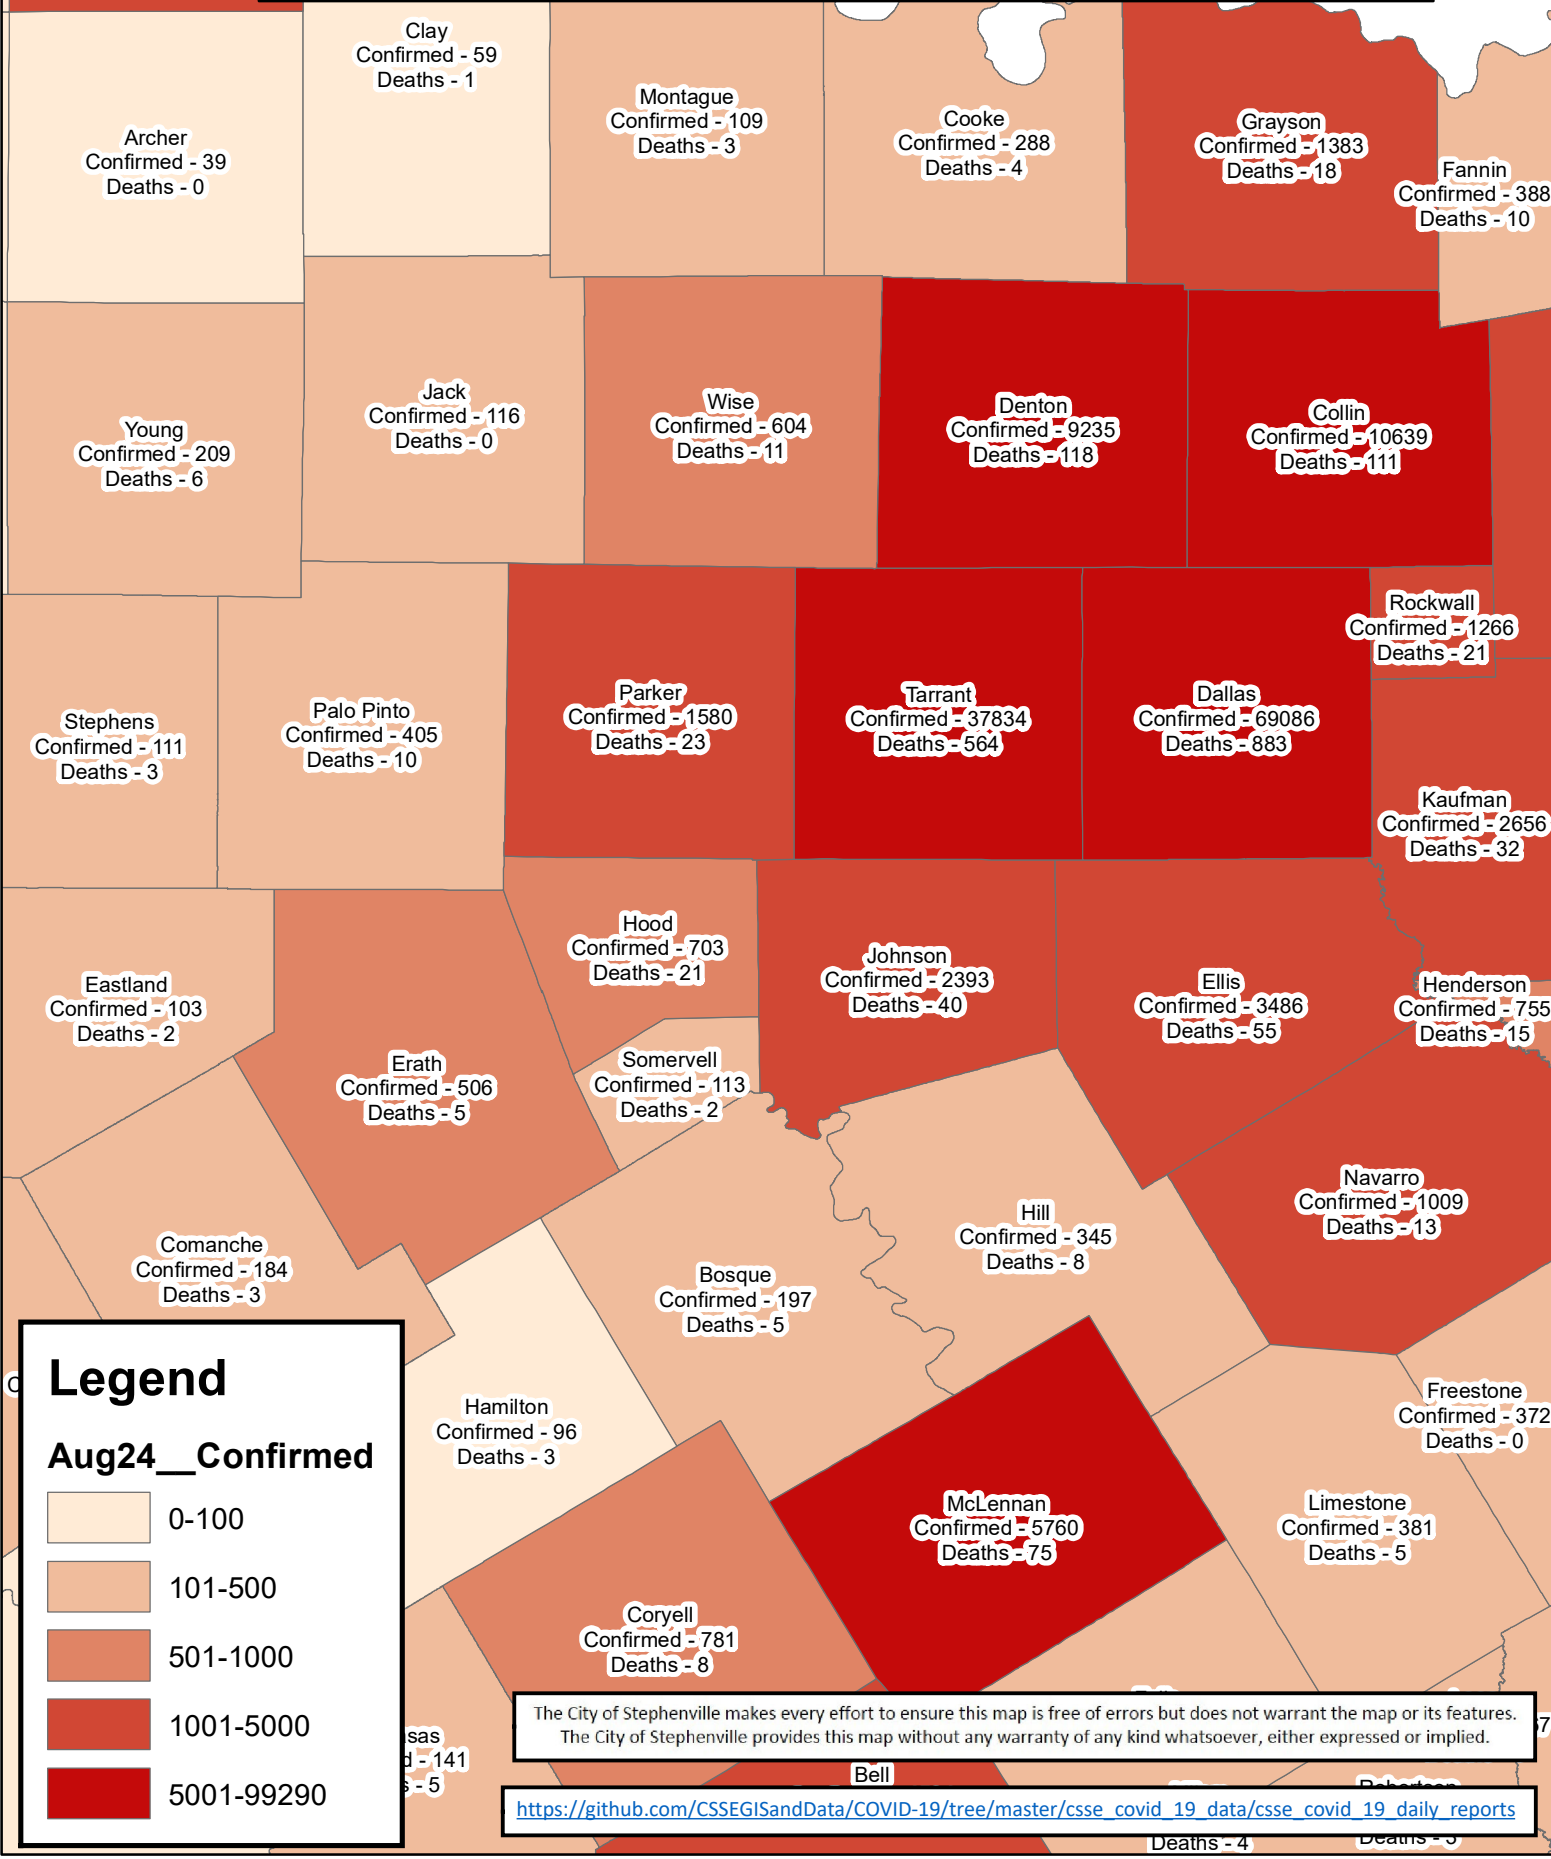

# Erath County Area Covid-19 Confirmed Cases August 24, 2020

### Legend

**Aug24\_\_Confirmed**

- 0-100
- 101-500
- 501-1000
- 1001-5000
- 5001-99290

The City of Stephenville makes every effort to ensure this map is free of errors but does not warrant the map or its features. The City of Stephenville provides this map without any warranty of any kind whatsoever, either expressed or implied.

[https://github.com/CSSEGISandData/COVID-19/tree/master/csse\\_covid\\_19\\_data/csse\\_covid\\_19\\_daily\\_reports](https://github.com/CSSEGISandData/COVID-19/tree/master/csse_covid_19_data/csse_covid_19_daily_reports)