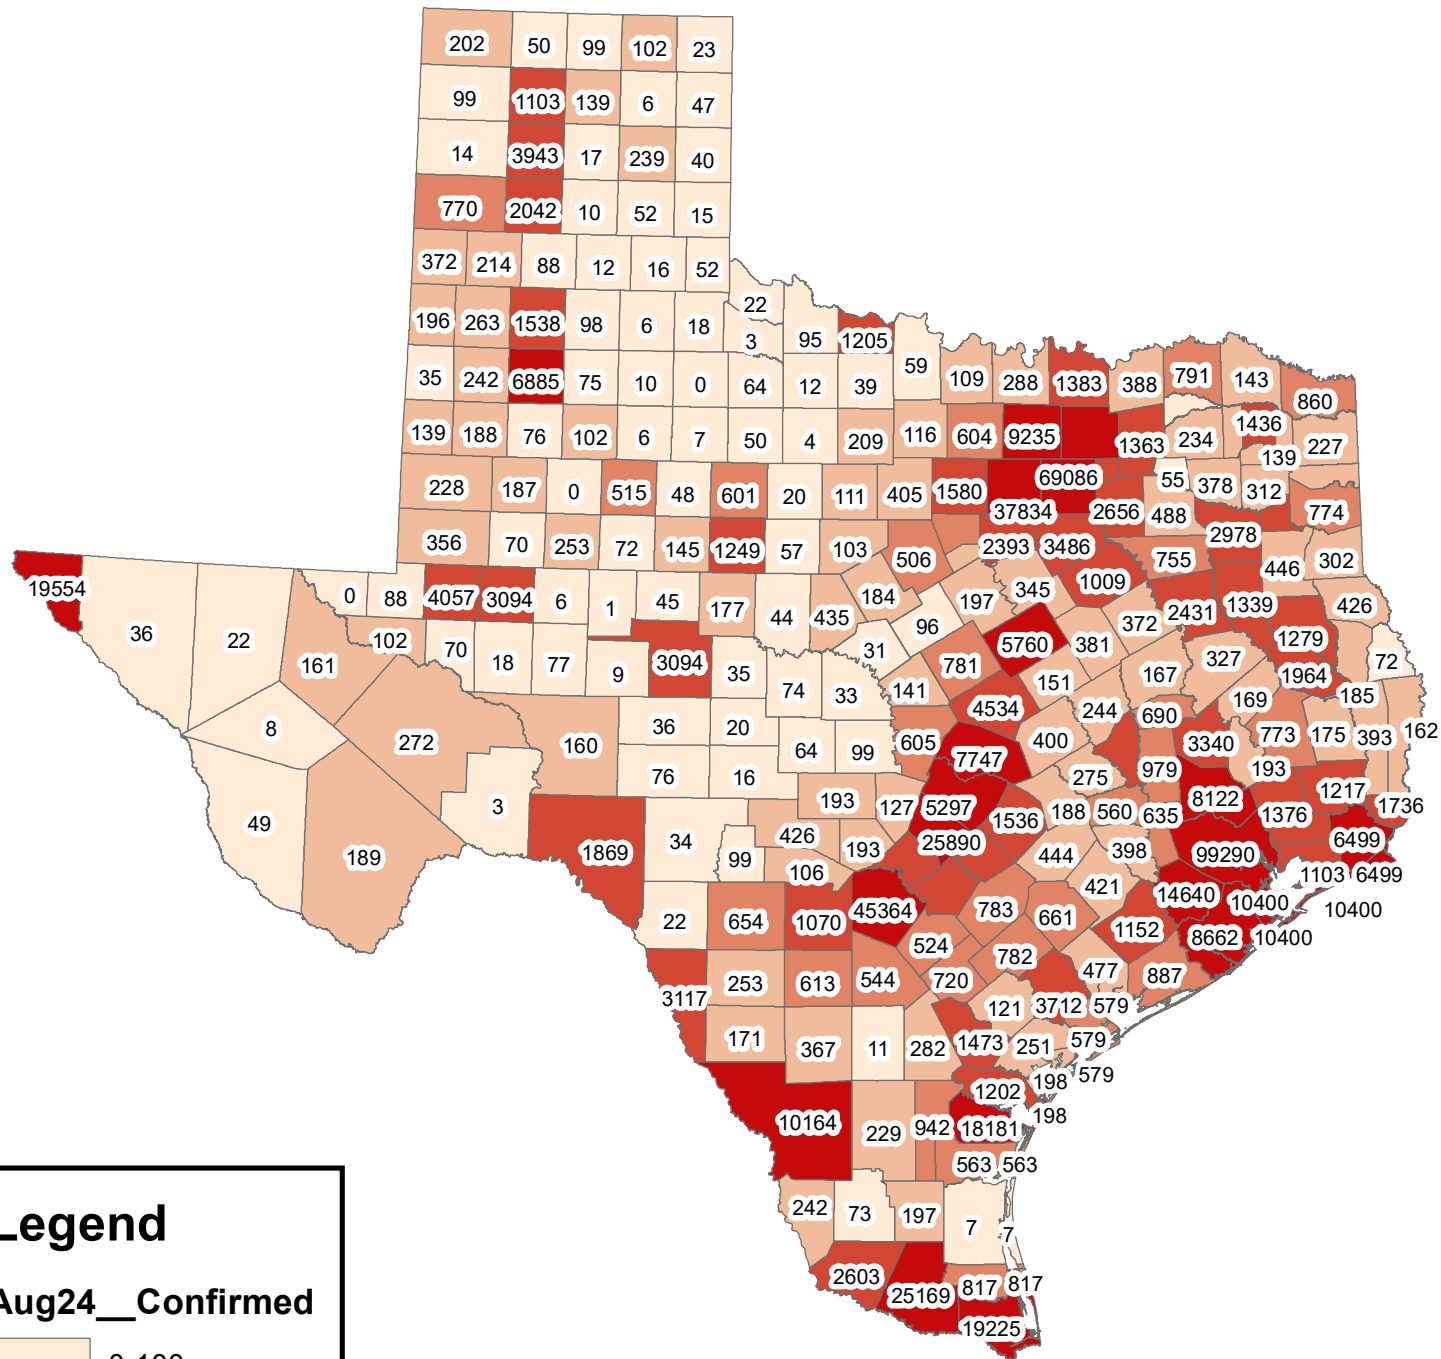

Texas Covid-19 Confirmed Cases August 24, 2020

Legend

Aug24__Confirmed

- 0-100
- 101-500
- 501-1000
- 1001-5000
- 5001-99290

The City of Stephenville makes every effort to ensure this map is free of errors but does not warrant the map or its features. The City of Stephenville provides this map without any warranty of any kind whatsoever, either expressed or implied.

https://github.com/CSSEGISandData/COVID-19/tree/master/csse_covid_19_data/csse_covid_19_daily_reports