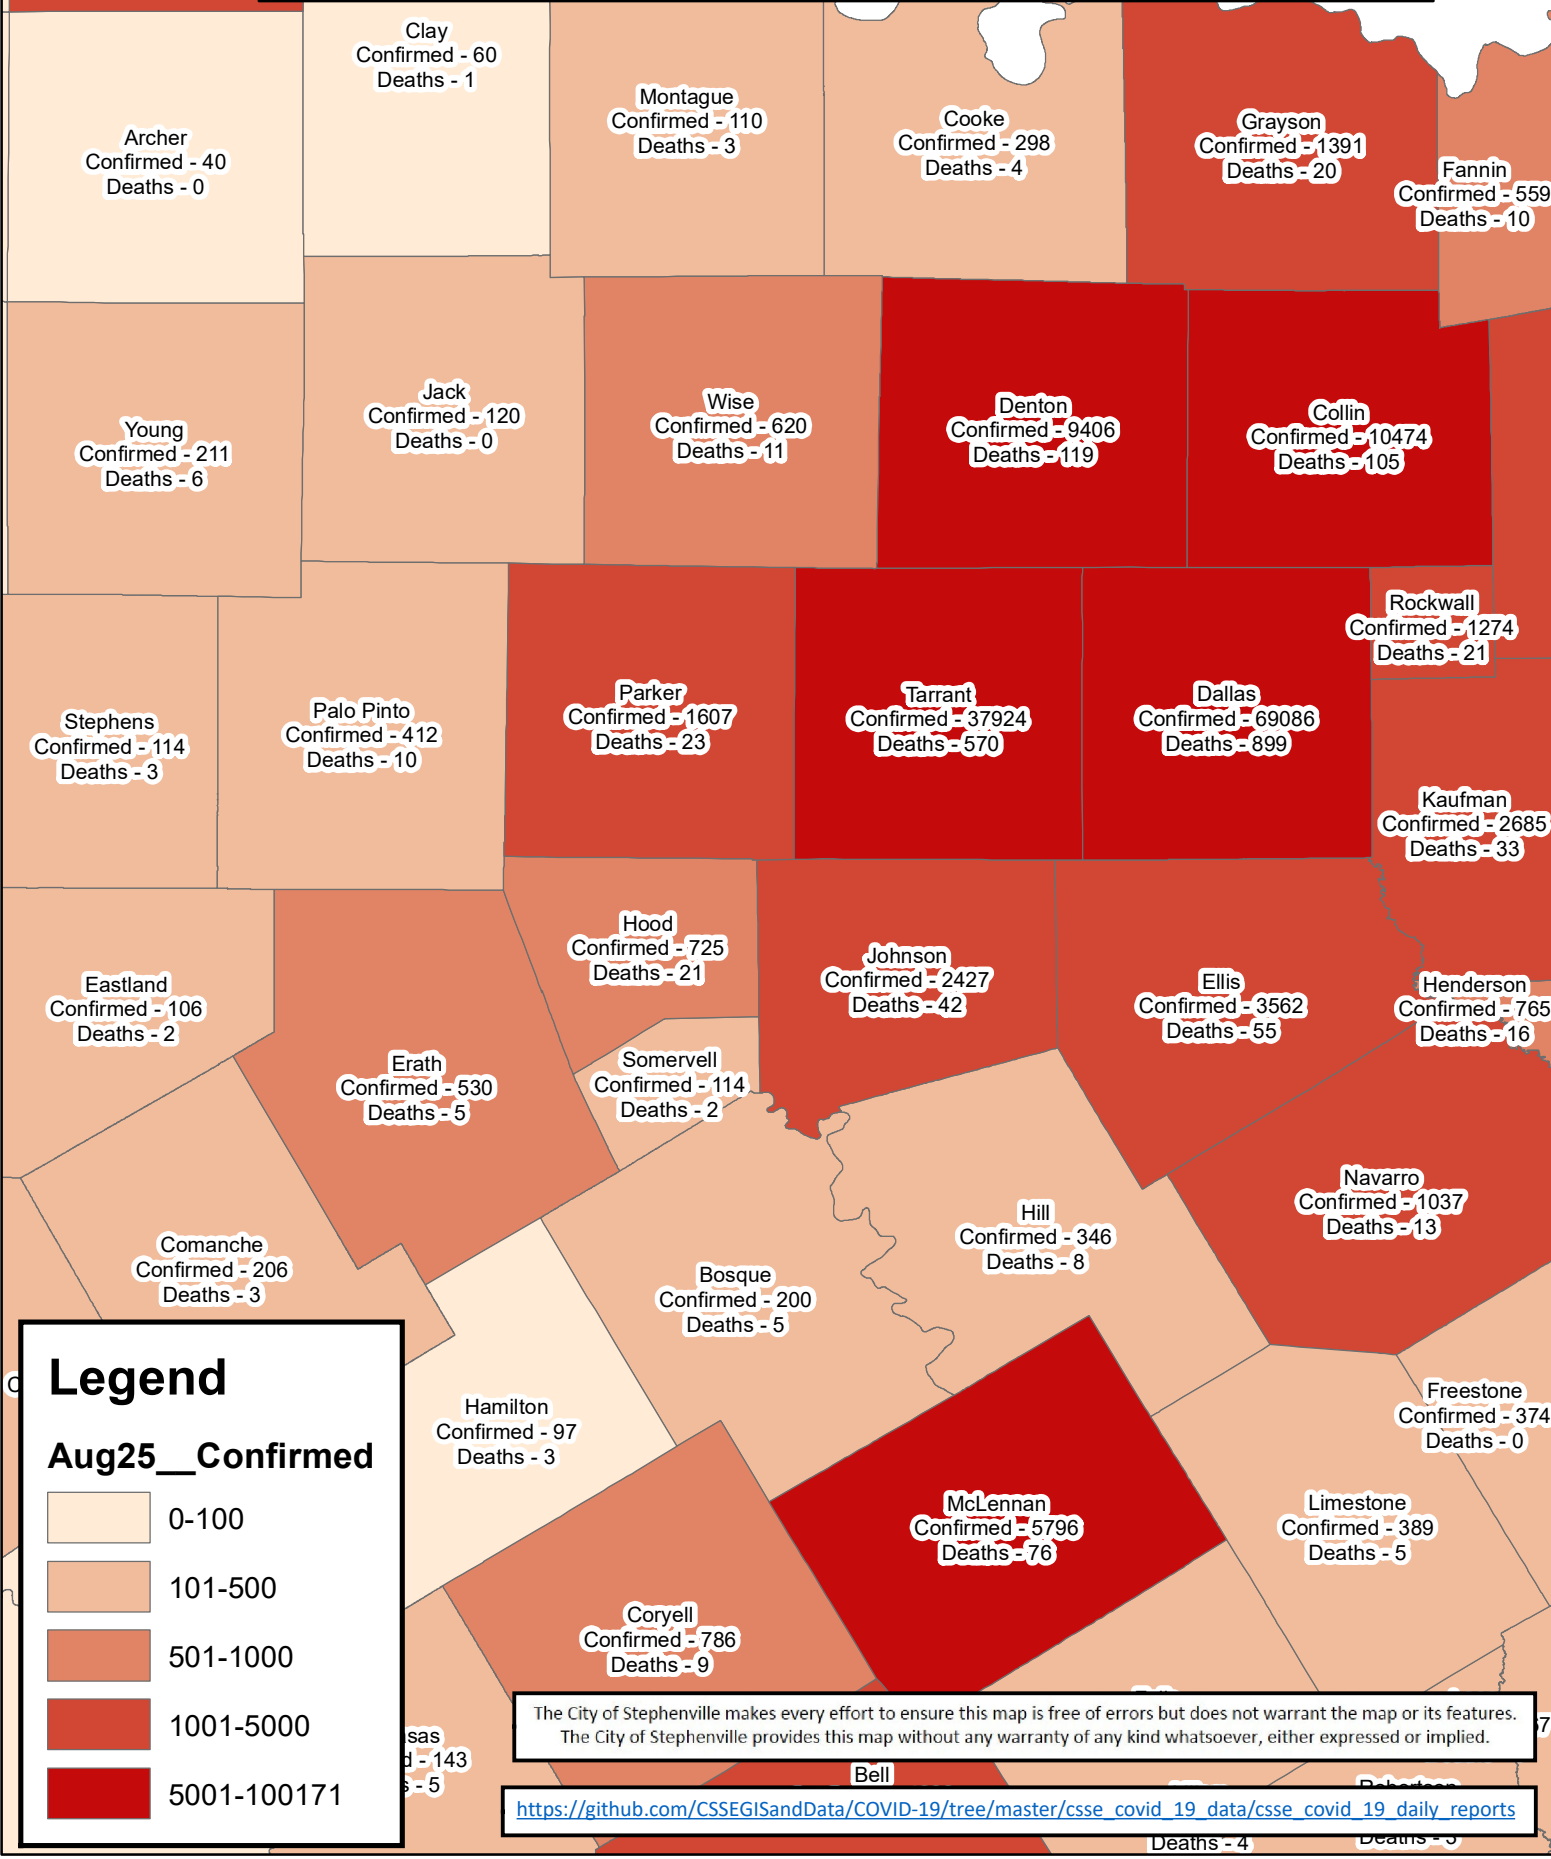

Erath County Area Covid-19 Confirmed Cases August 25, 2020

Legend

Aug25__Confirmed

- 0-100
- 101-500
- 501-1000
- 1001-5000
- 5001-100171

The City of Stephenville makes every effort to ensure this map is free of errors but does not warrant the map or its features. The City of Stephenville provides this map without any warranty of any kind whatsoever, either expressed or implied.

https://github.com/CSSEGISandData/COVID-19/tree/master/csse_covid_19_data/csse_covid_19_daily_reports