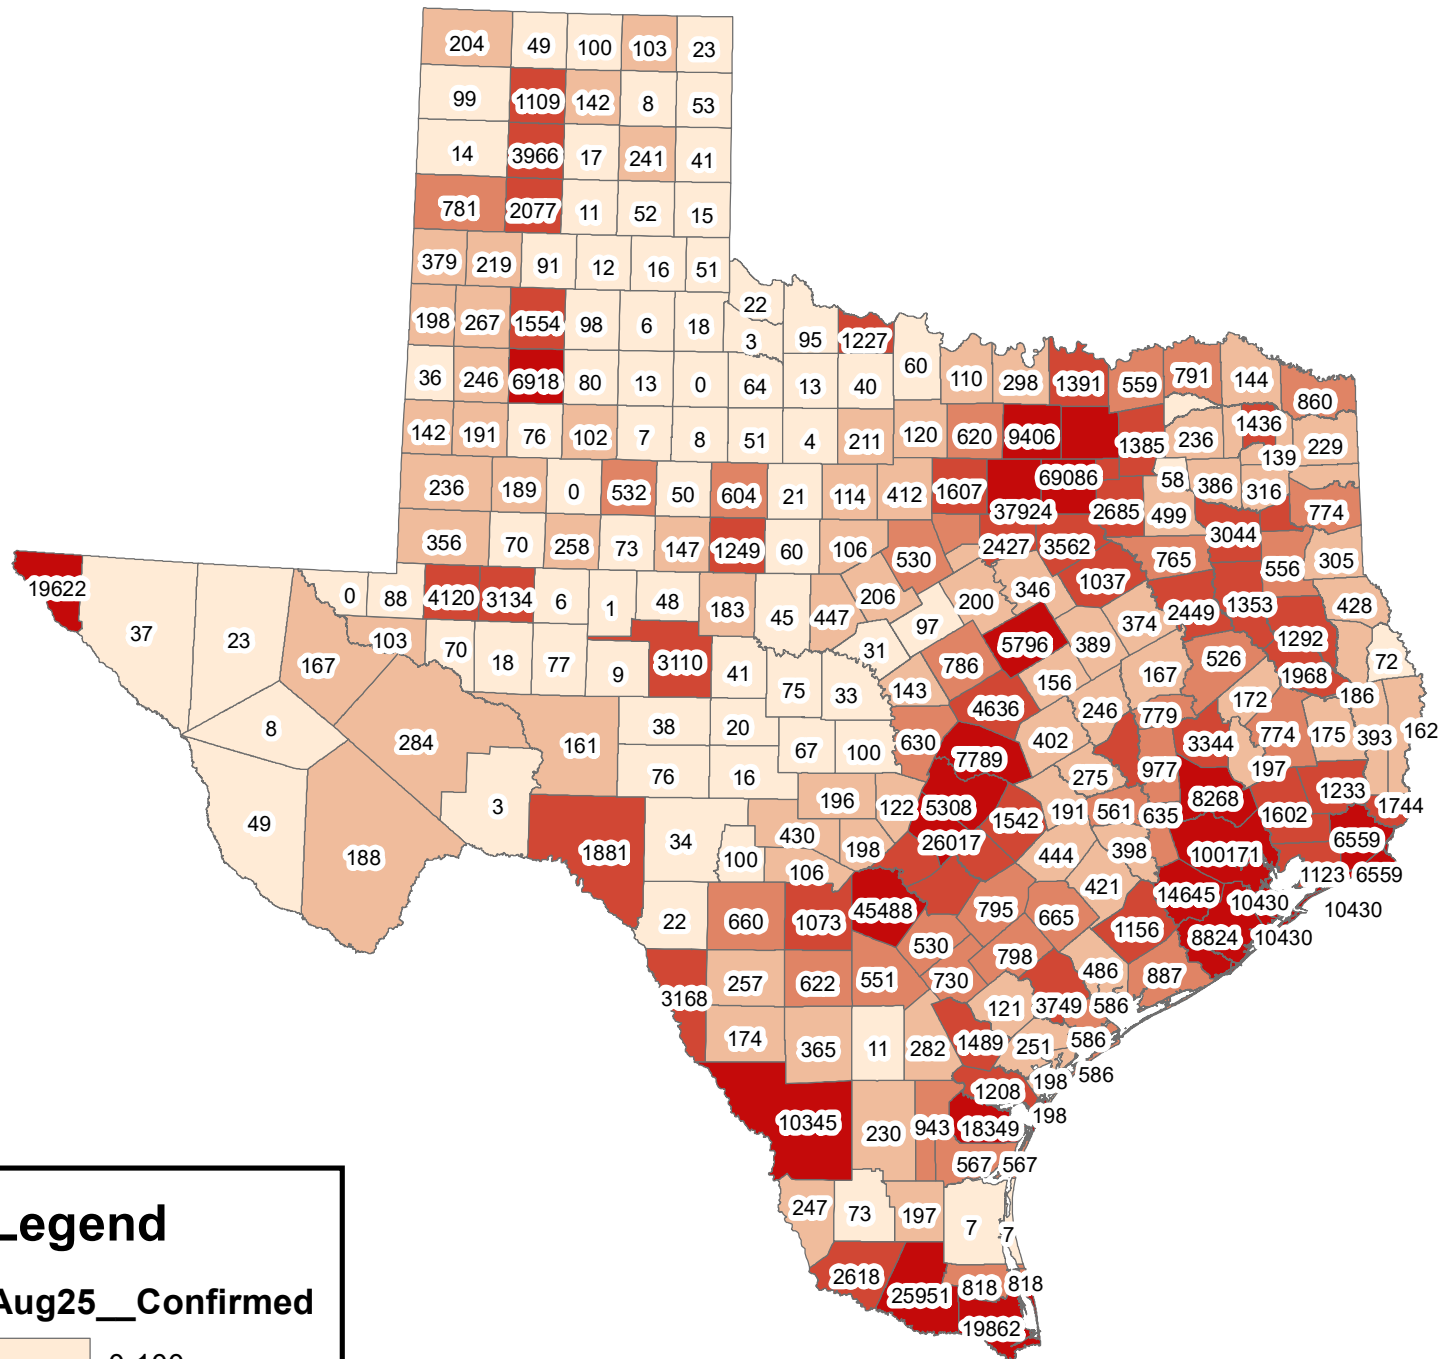

Texas Covid-19 Confirmed Cases August 25, 2020

Legend

Aug25__Confirmed

- 0-100
- 101-500
- 501-1000
- 1001-5000
- 5001-100171

The City of Stephenville makes every effort to ensure this map is free of errors but does not warrant the map or its features. The City of Stephenville provides this map without any warranty of any kind whatsoever, either expressed or implied.

https://github.com/CSSEGISandData/COVID-19/tree/master/csse_covid_19_data/csse_covid_19_daily_reports