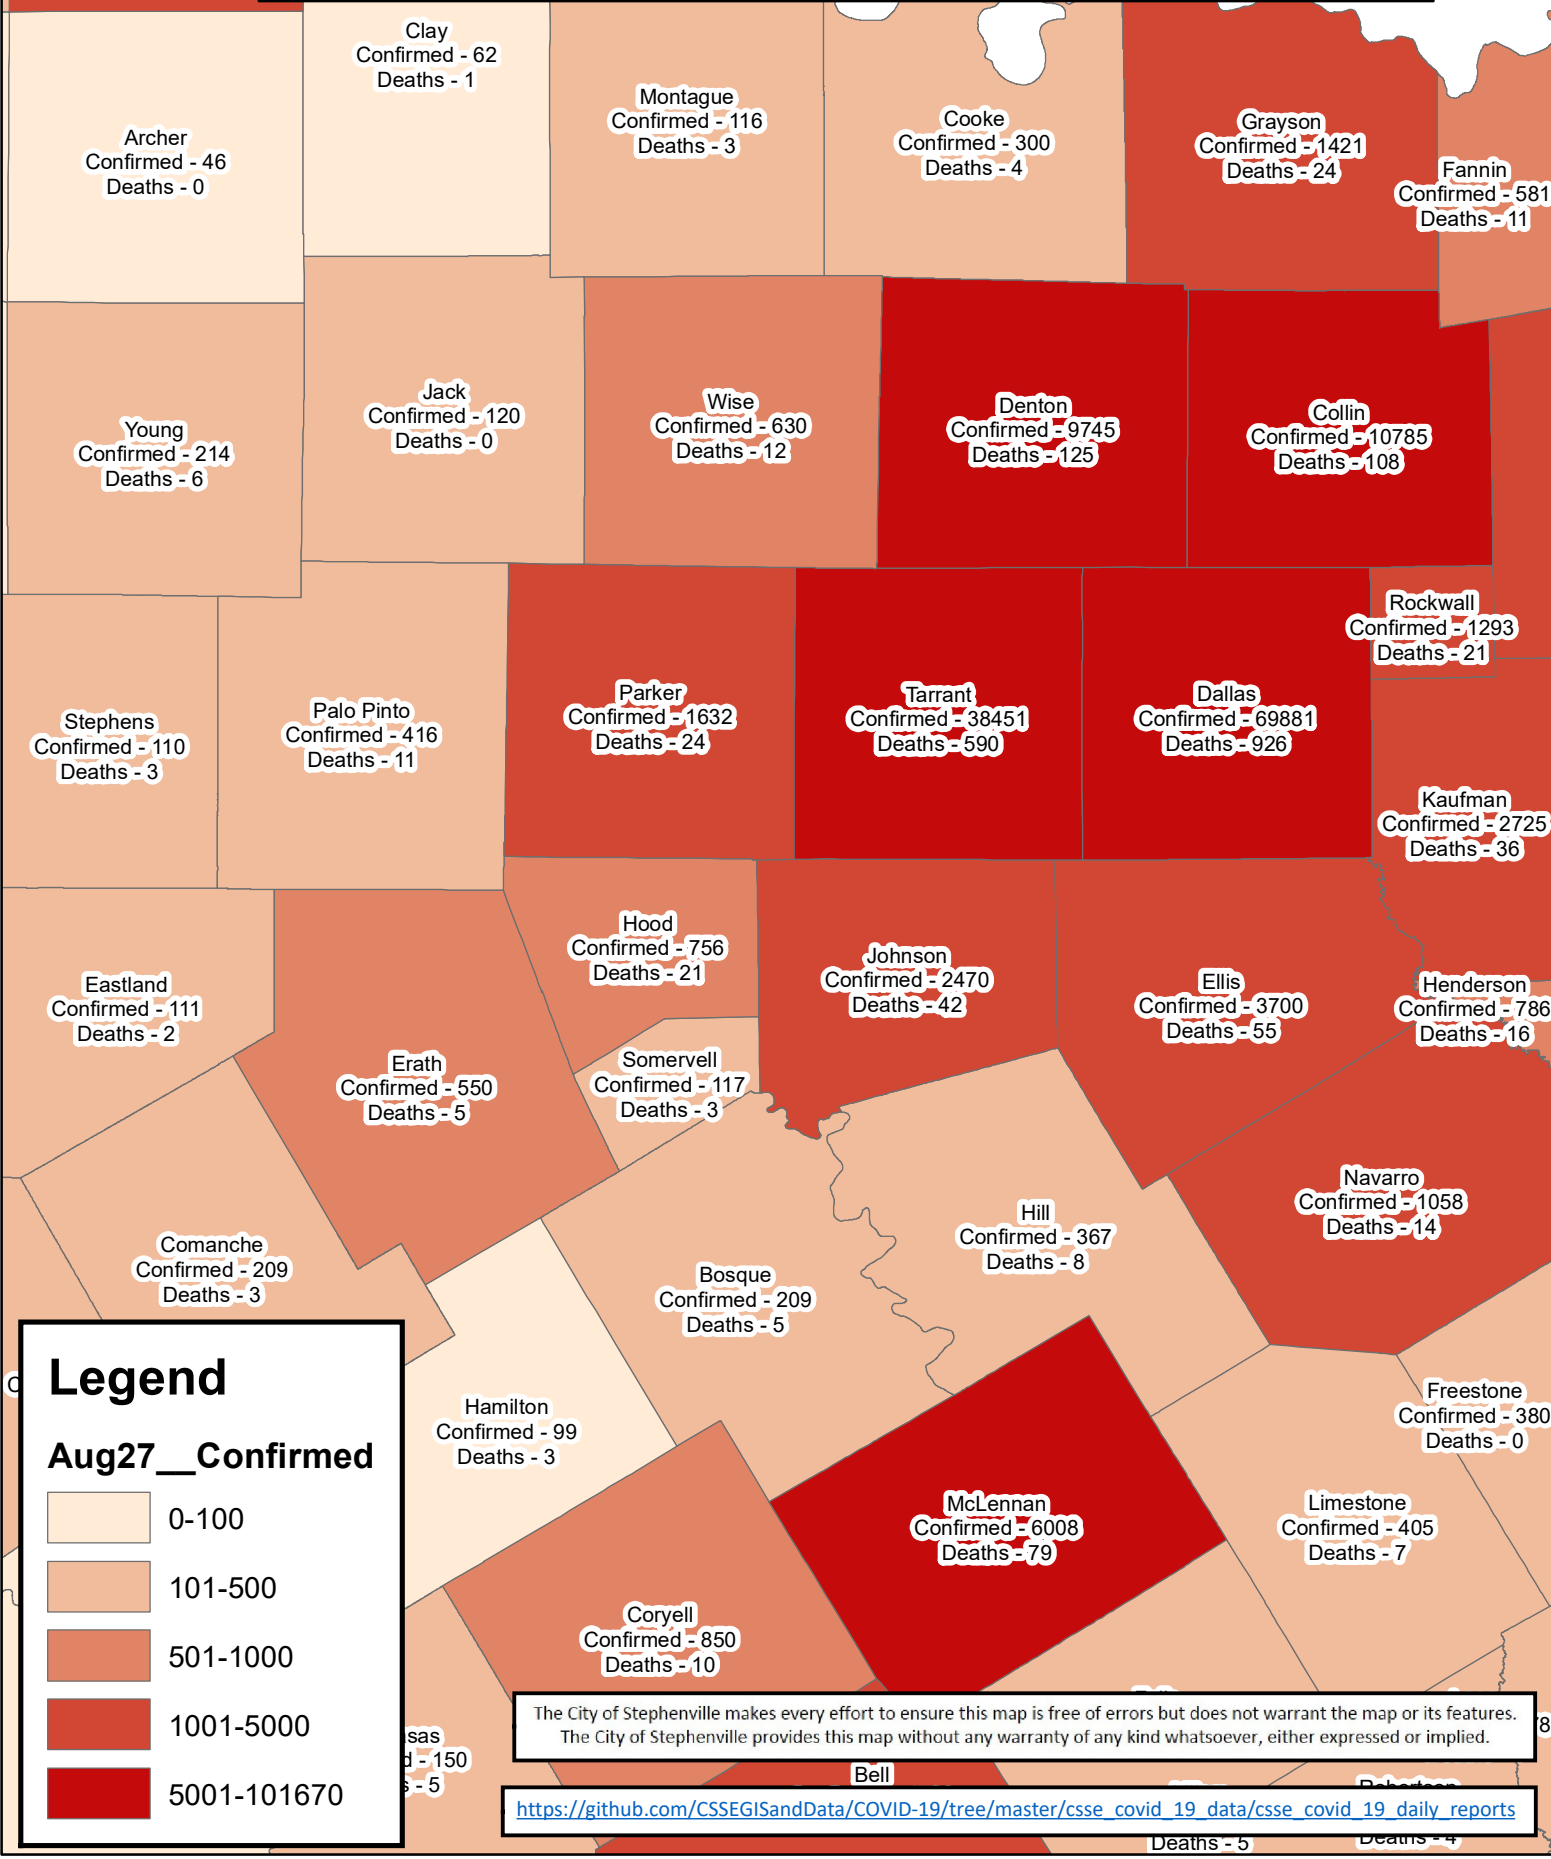

Erath County Area Covid-19 Confirmed Cases August 27, 2020

Legend

Aug27__Confirmed

- 0-100
- 101-500
- 501-1000
- 1001-5000
- 5001-101670

The City of Stephenville makes every effort to ensure this map is free of errors but does not warrant the map or its features. The City of Stephenville provides this map without any warranty of any kind whatsoever, either expressed or implied.

https://github.com/CSSEGISandData/COVID-19/tree/master/csse_covid_19_data/csse_covid_19_daily_reports