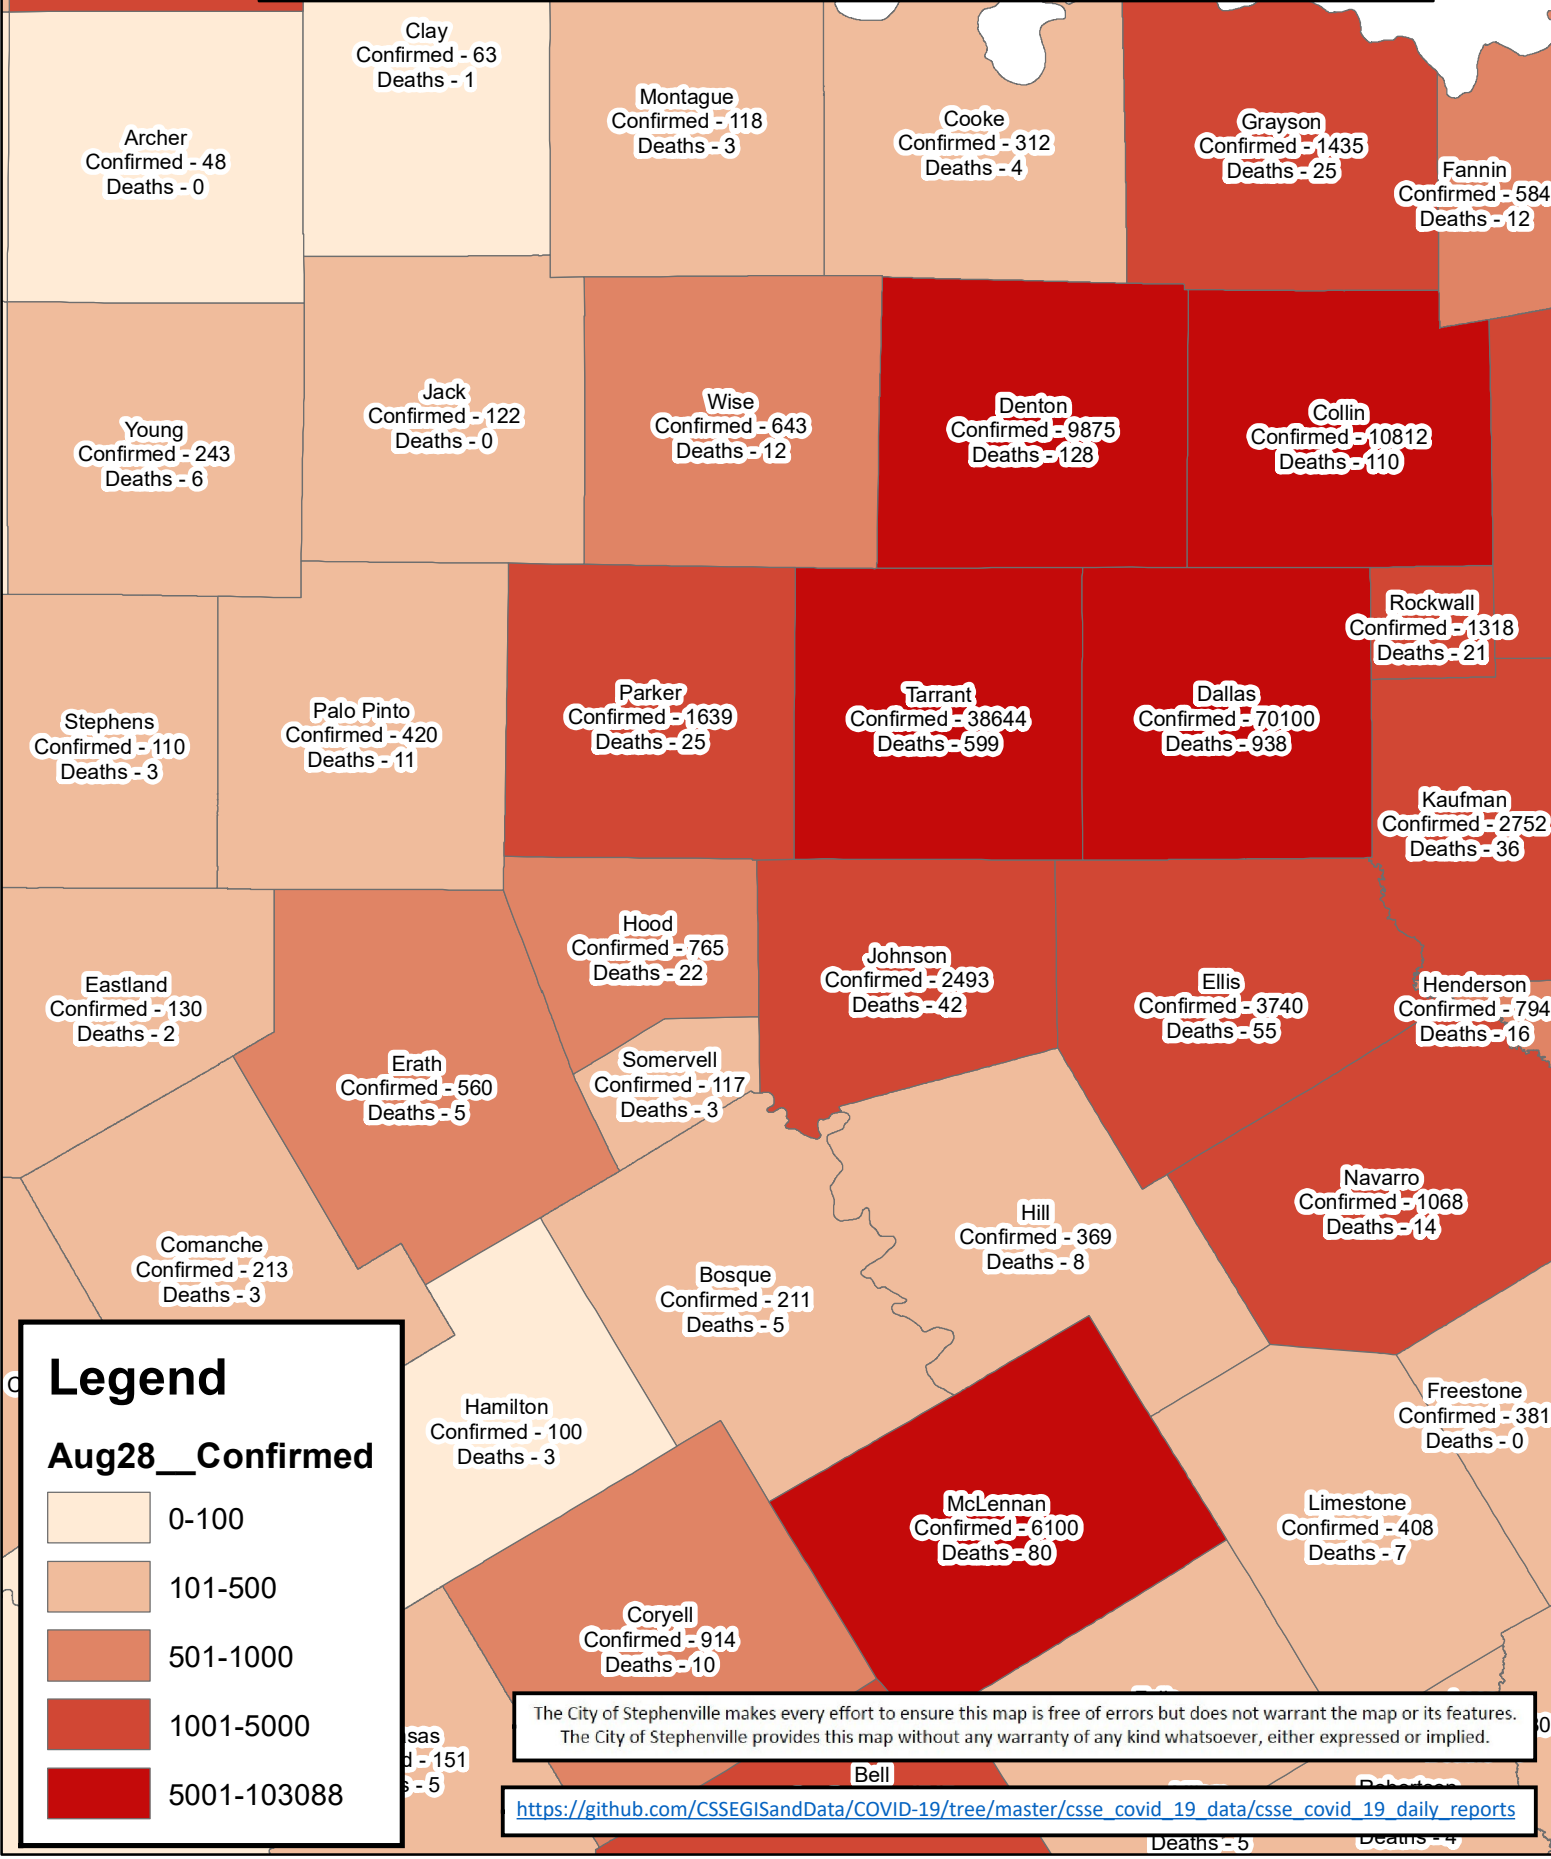

# Erath County Area Covid-19 Confirmed Cases August 28, 2020

### Legend

**Aug28\_\_Confirmed**

- 0-100
- 101-500
- 501-1000
- 1001-5000
- 5001-103088

The City of Stephenville makes every effort to ensure this map is free of errors but does not warrant the map or its features. The City of Stephenville provides this map without any warranty of any kind whatsoever, either expressed or implied.

[https://github.com/CSSEGISandData/COVID-19/tree/master/csse\\_covid\\_19\\_data/csse\\_covid\\_19\\_daily\\_reports](https://github.com/CSSEGISandData/COVID-19/tree/master/csse_covid_19_data/csse_covid_19_daily_reports)