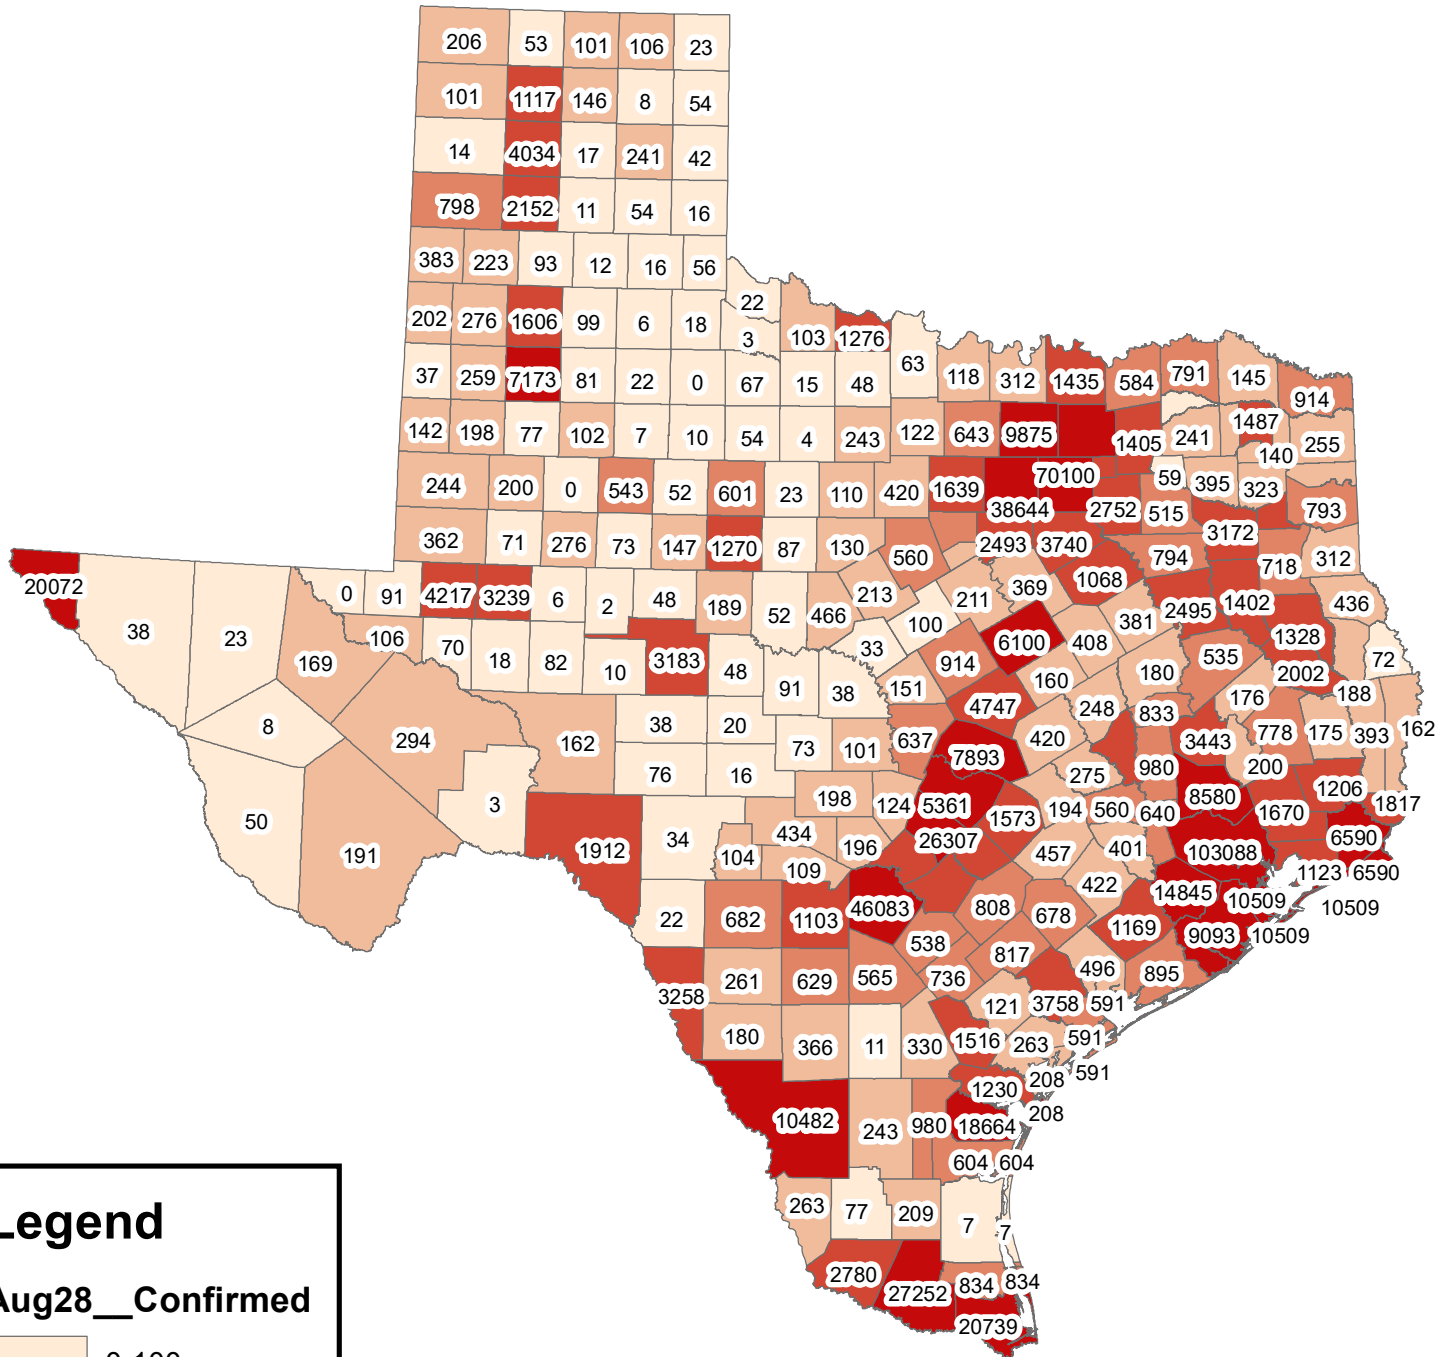

Texas Covid-19 Confirmed Cases August 28, 2020

Legend

Aug28__Confirmed

- 0-100
- 101-500
- 501-1000
- 1001-5000
- 5001-103088

The City of Stephenville makes every effort to ensure this map is free of errors but does not warrant the map or its features. The City of Stephenville provides this map without any warranty of any kind whatsoever, either expressed or implied.

https://github.com/CSSEGISandData/COVID-19/tree/master/csse_covid_19_data/csse_covid_19_daily_reports