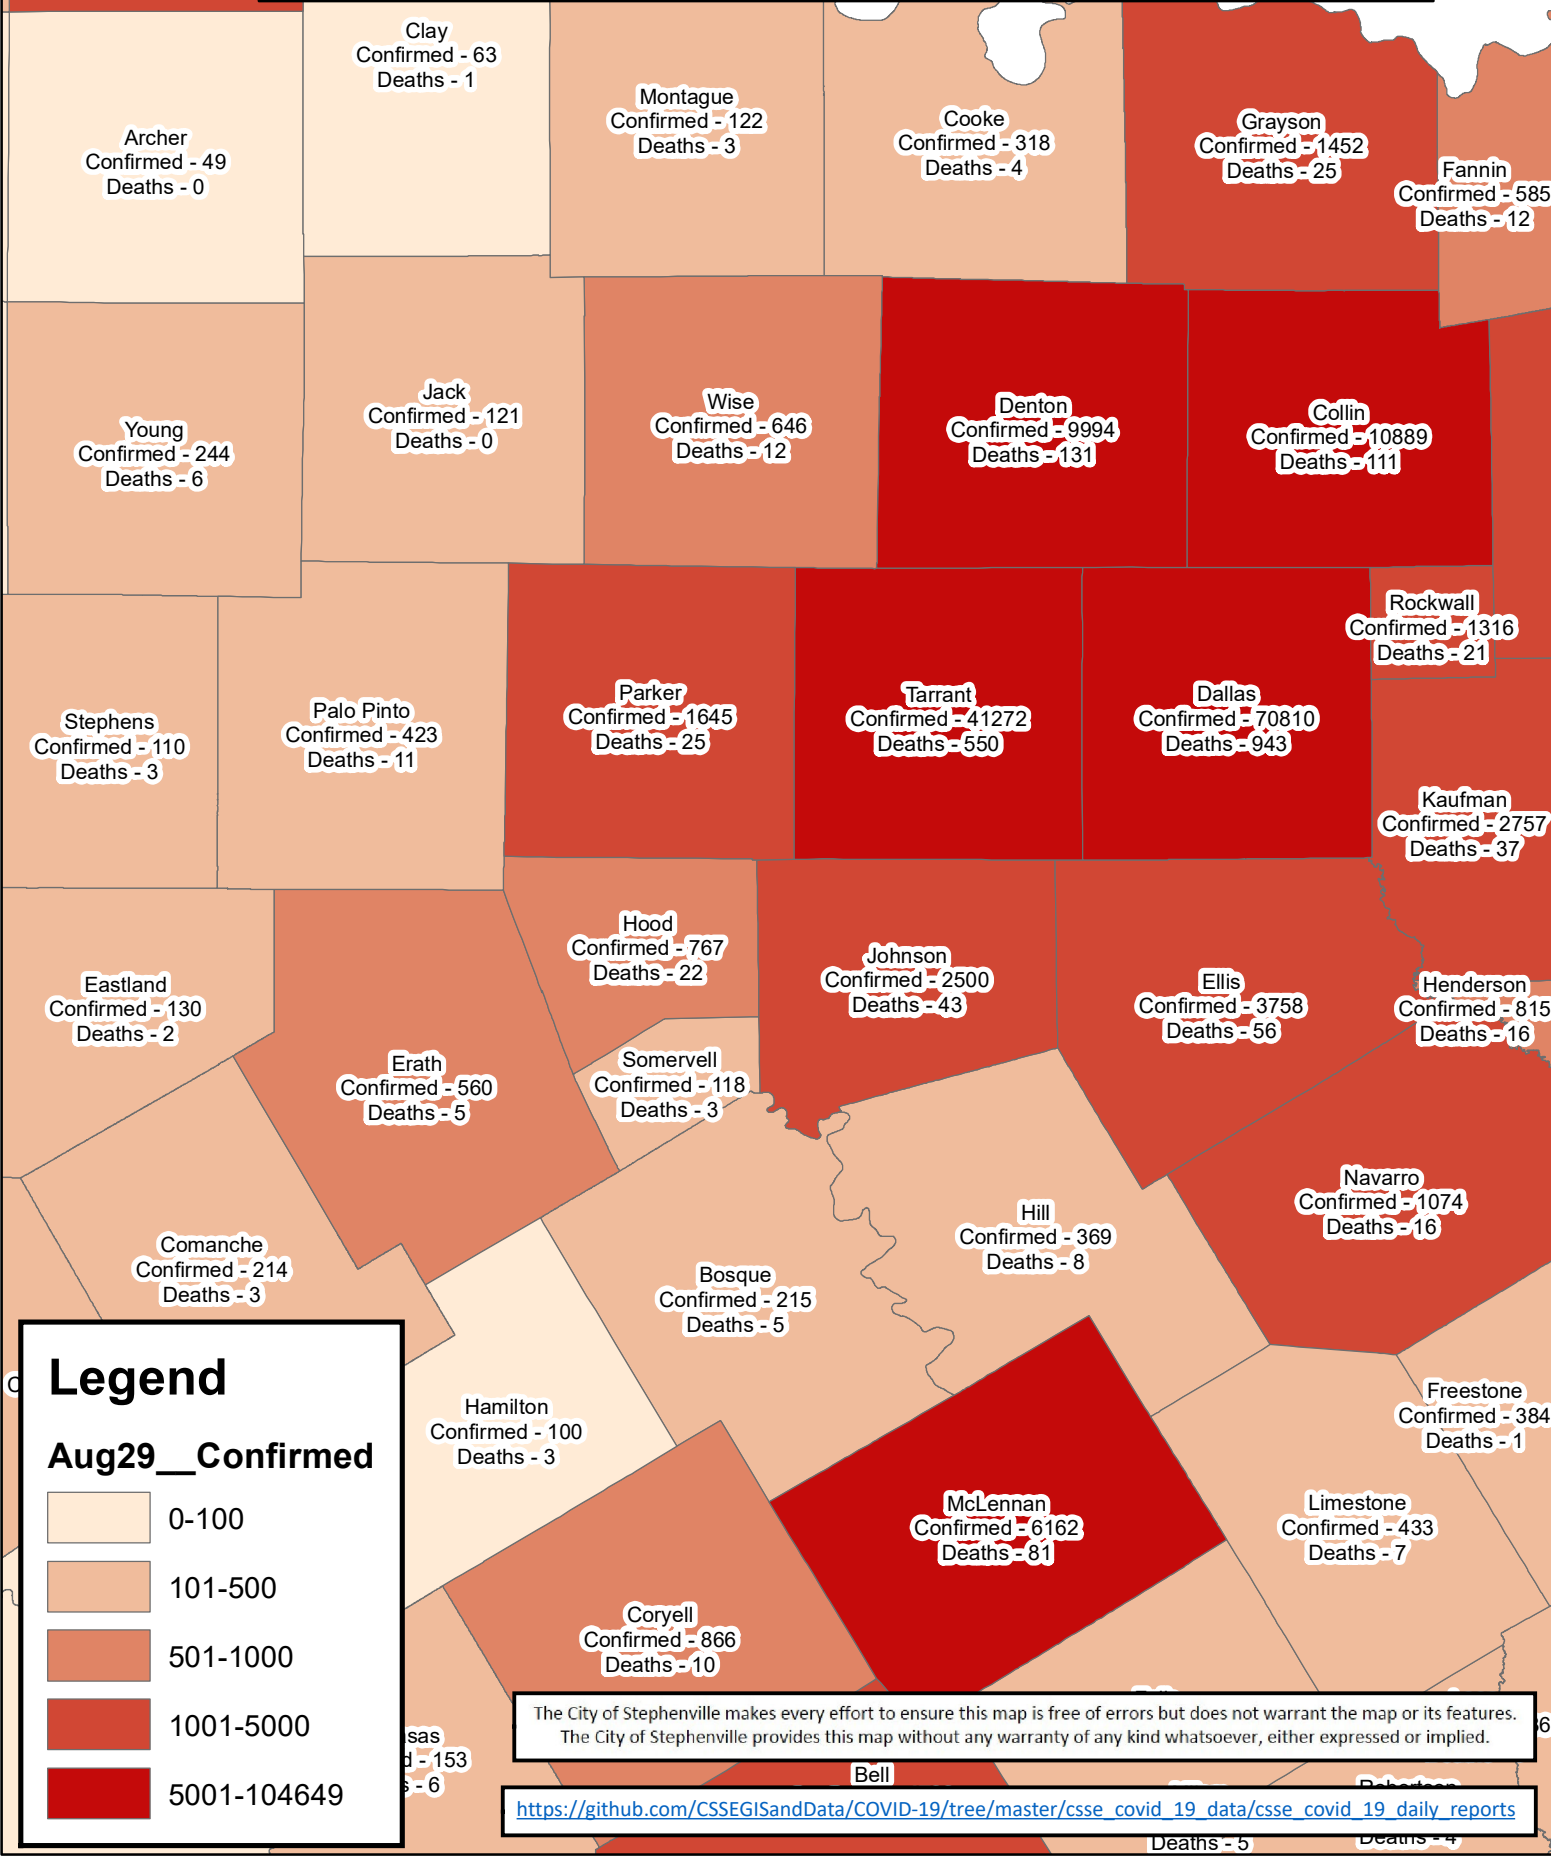

Erath County Area Covid-19 Confirmed Cases August 29, 2020

Legend

Aug29__Confirmed

- 0-100
- 101-500
- 501-1000
- 1001-5000
- 5001-104649

The City of Stephenville makes every effort to ensure this map is free of errors but does not warrant the map or its features. The City of Stephenville provides this map without any warranty of any kind whatsoever, either expressed or implied.

https://github.com/CSSEGISandData/COVID-19/tree/master/csse_covid_19_data/csse_covid_19_daily_reports