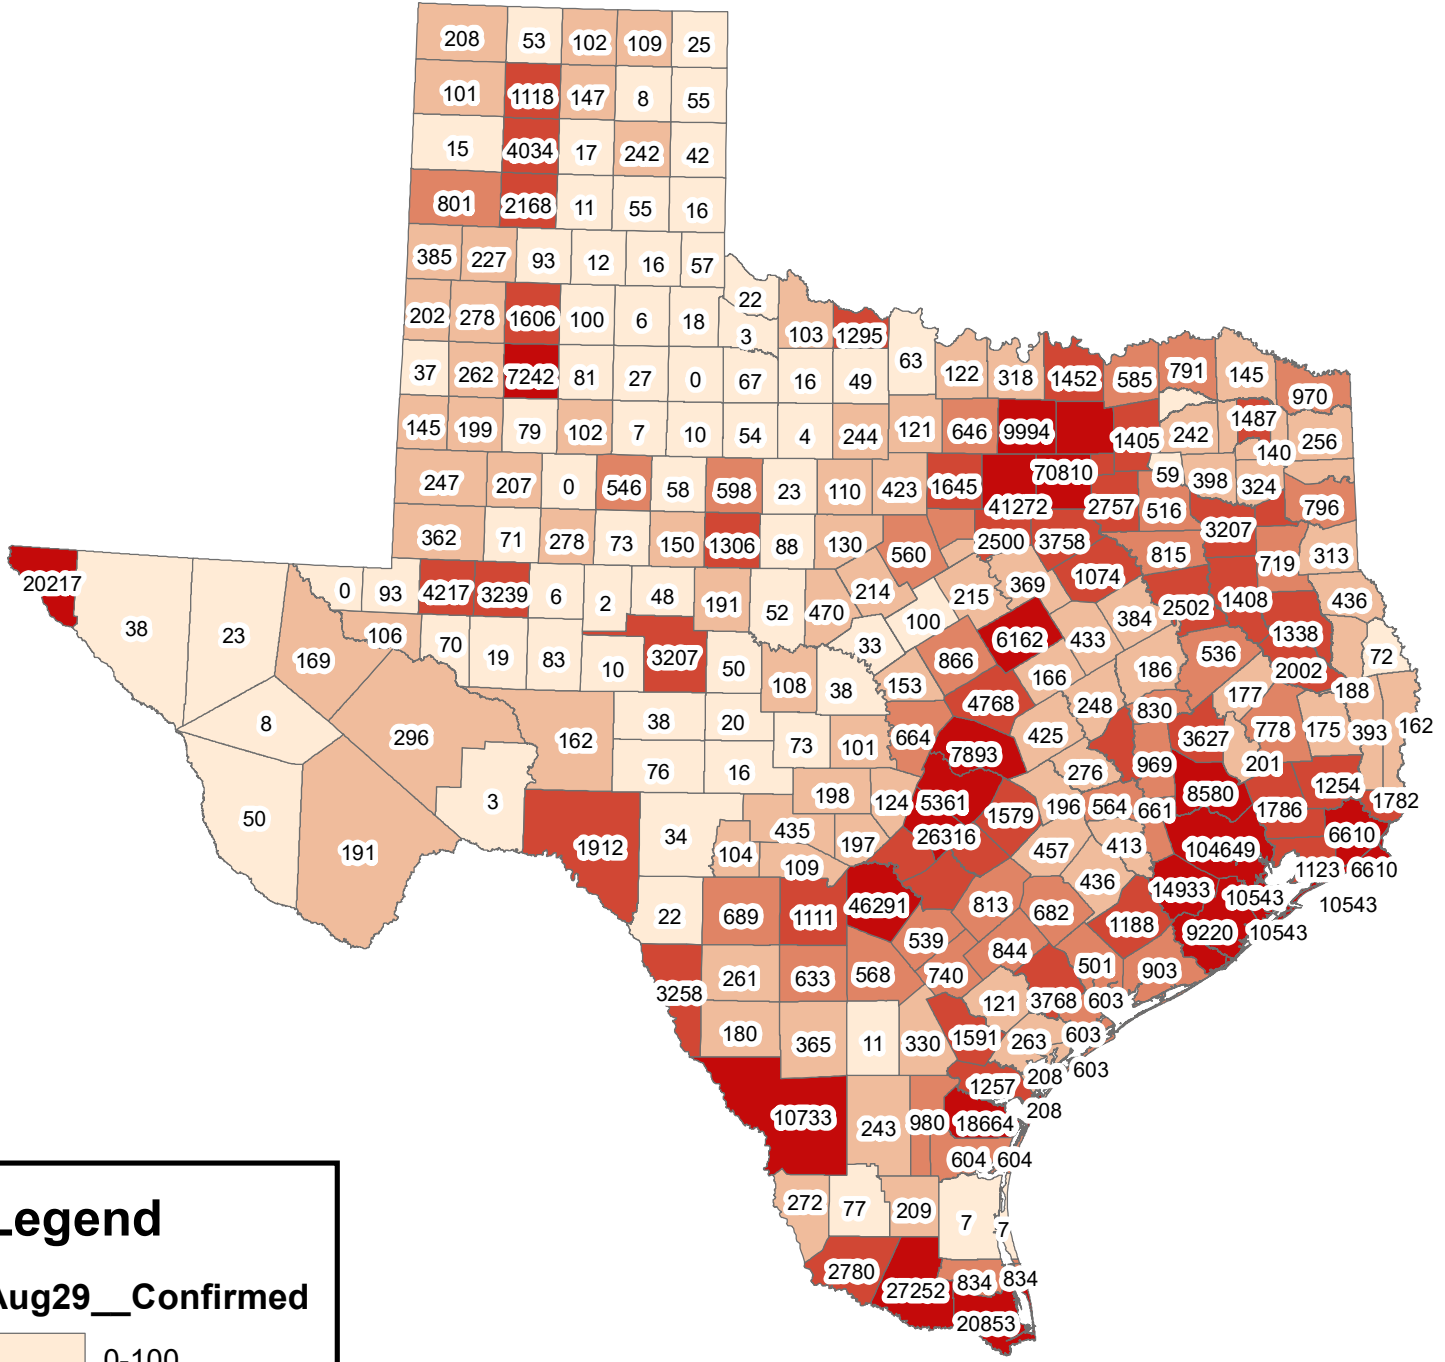

Texas Covid-19 Confirmed Cases August 29, 2020

Legend

Aug29__Confirmed

- 0-100
- 101-500
- 501-1000
- 1001-5000
- 5001-104649

The City of Stephenville makes every effort to ensure this map is free of errors but does not warrant the map or its features. The City of Stephenville provides this map without any warranty of any kind whatsoever, either expressed or implied.

https://github.com/CSSEGISandData/COVID-19/tree/master/csse_covid_19_data/csse_covid_19_daily_reports