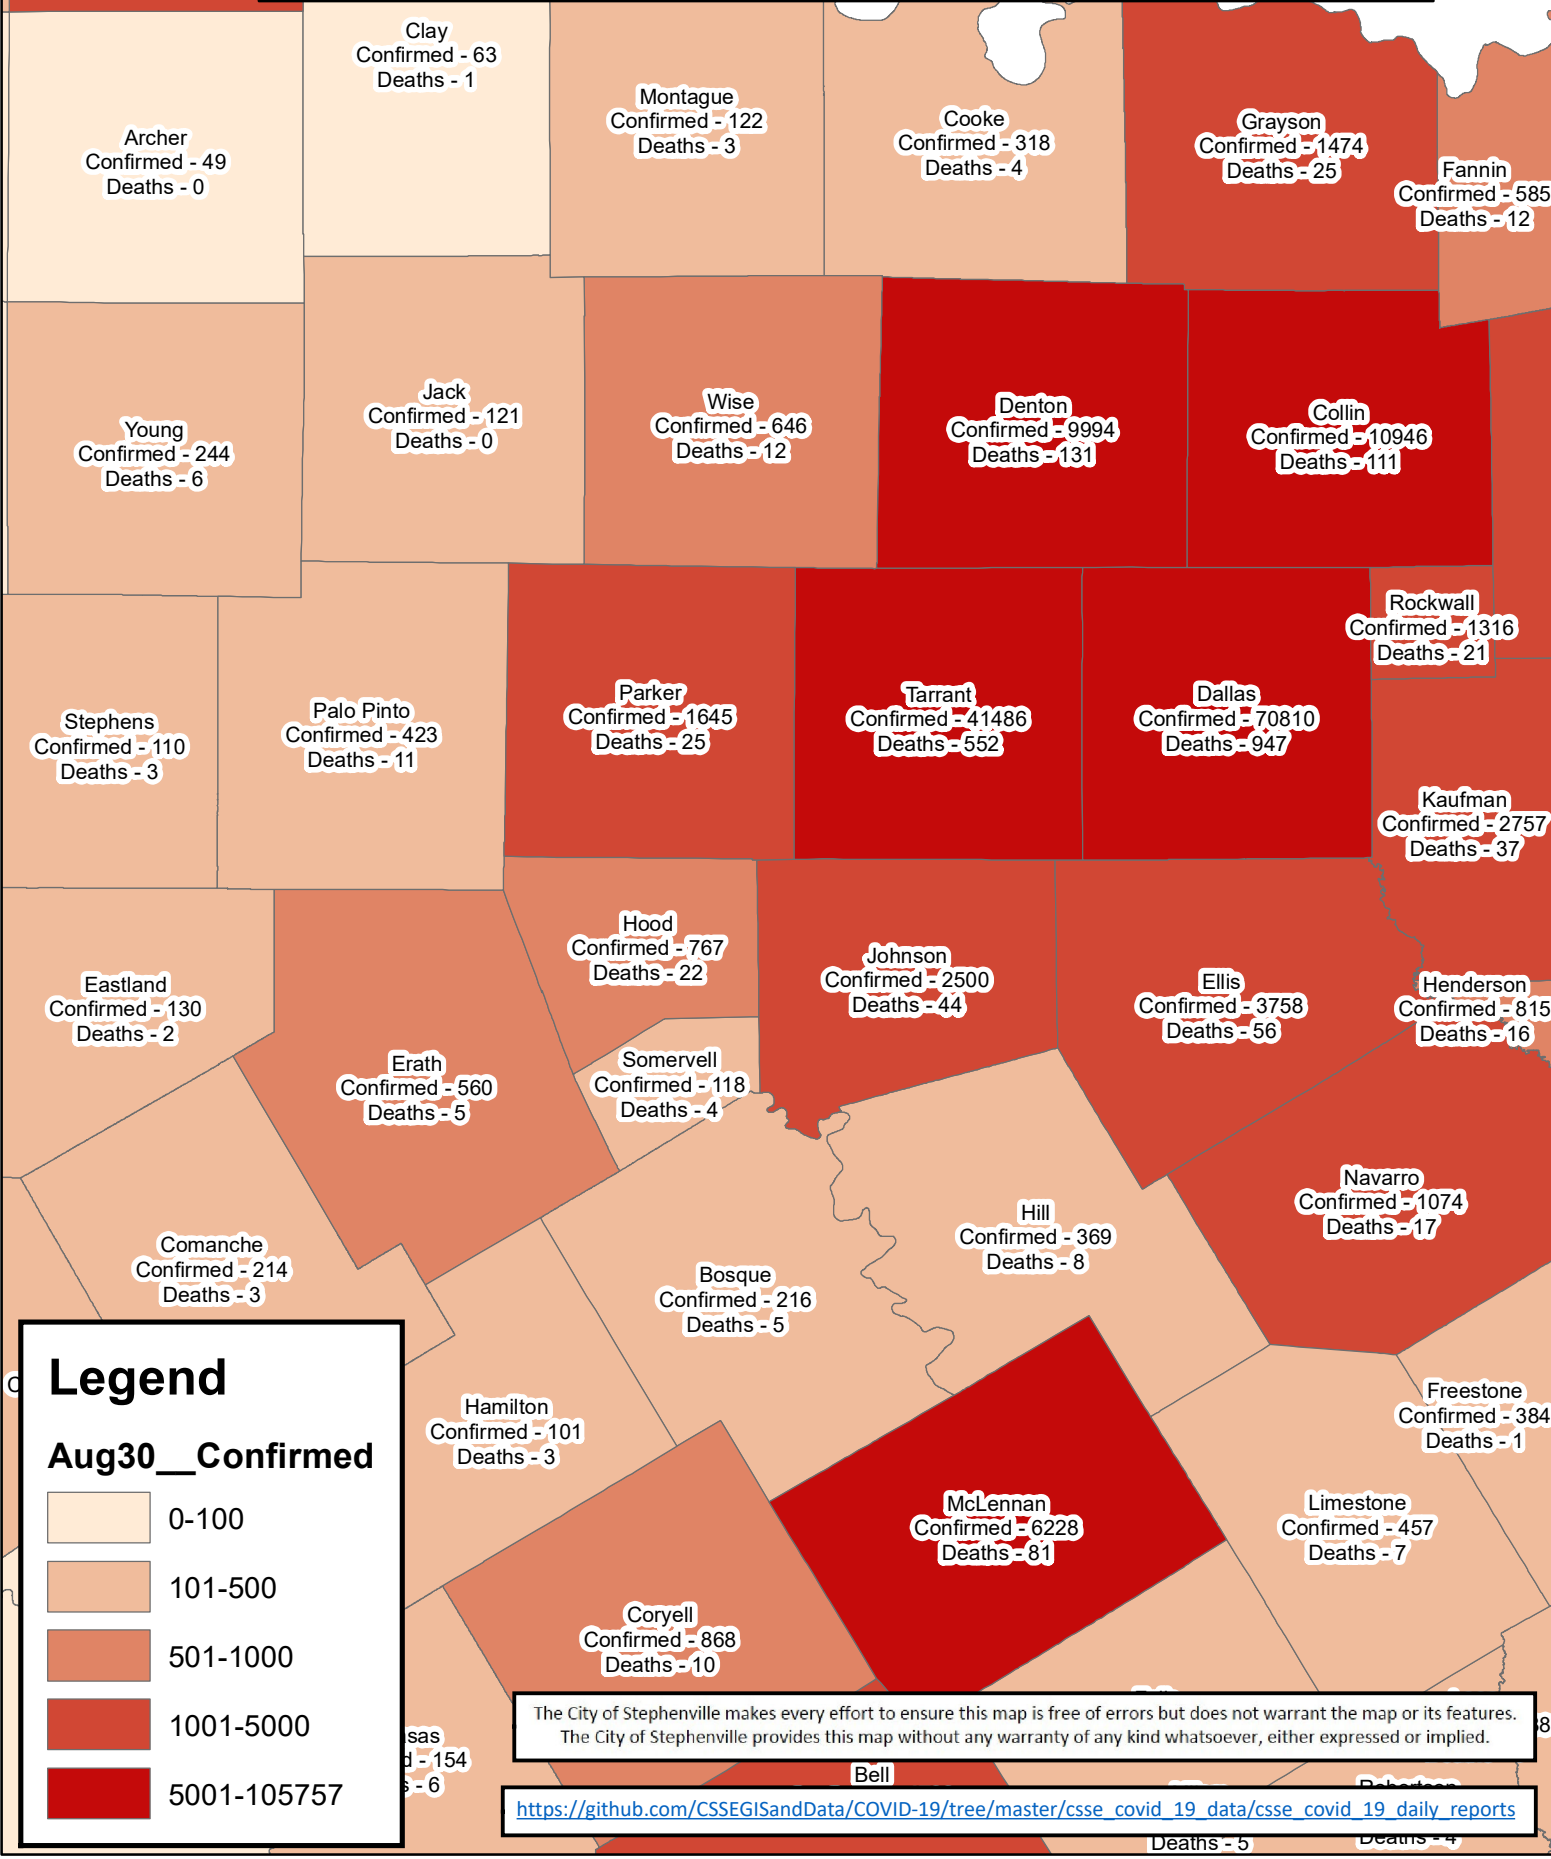

Erath County Area Covid-19 Confirmed Cases August 30, 2020

Legend

Aug30__Confirmed

- 0-100
- 101-500
- 501-1000
- 1001-5000
- 5001-105757

The City of Stephenville makes every effort to ensure this map is free of errors but does not warrant the map or its features. The City of Stephenville provides this map without any warranty of any kind whatsoever, either expressed or implied.

https://github.com/CSSEGISandData/COVID-19/tree/master/csse_covid_19_data/csse_covid_19_daily_reports