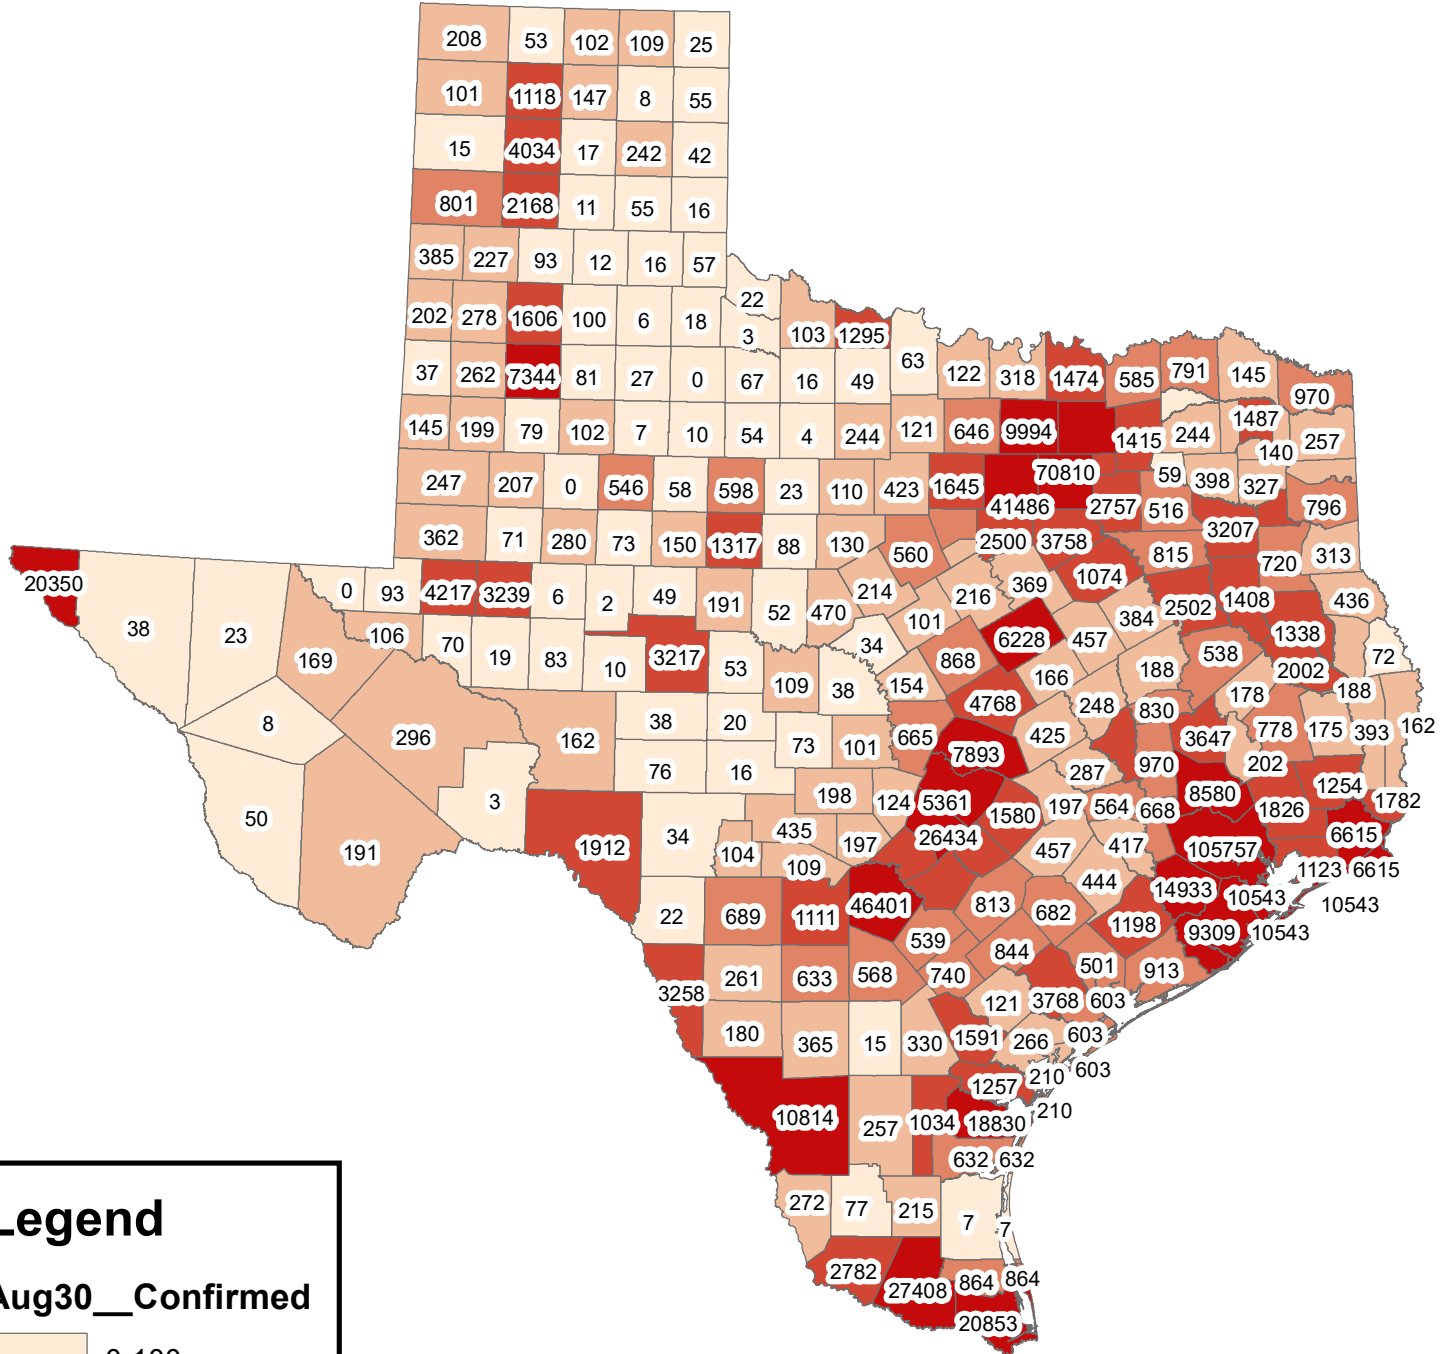

Texas Covid-19 Confirmed Cases August 30, 2020

Legend

Aug30__Confirmed

- 0-100
- 101-500
- 501-1000
- 1001-5000
- 5001-105757

The City of Stephenville makes every effort to ensure this map is free of errors but does not warrant the map or its features. The City of Stephenville provides this map without any warranty of any kind whatsoever, either expressed or implied.

https://github.com/CSSEGISandData/COVID-19/tree/master/csse_covid_19_data/csse_covid_19_daily_reports