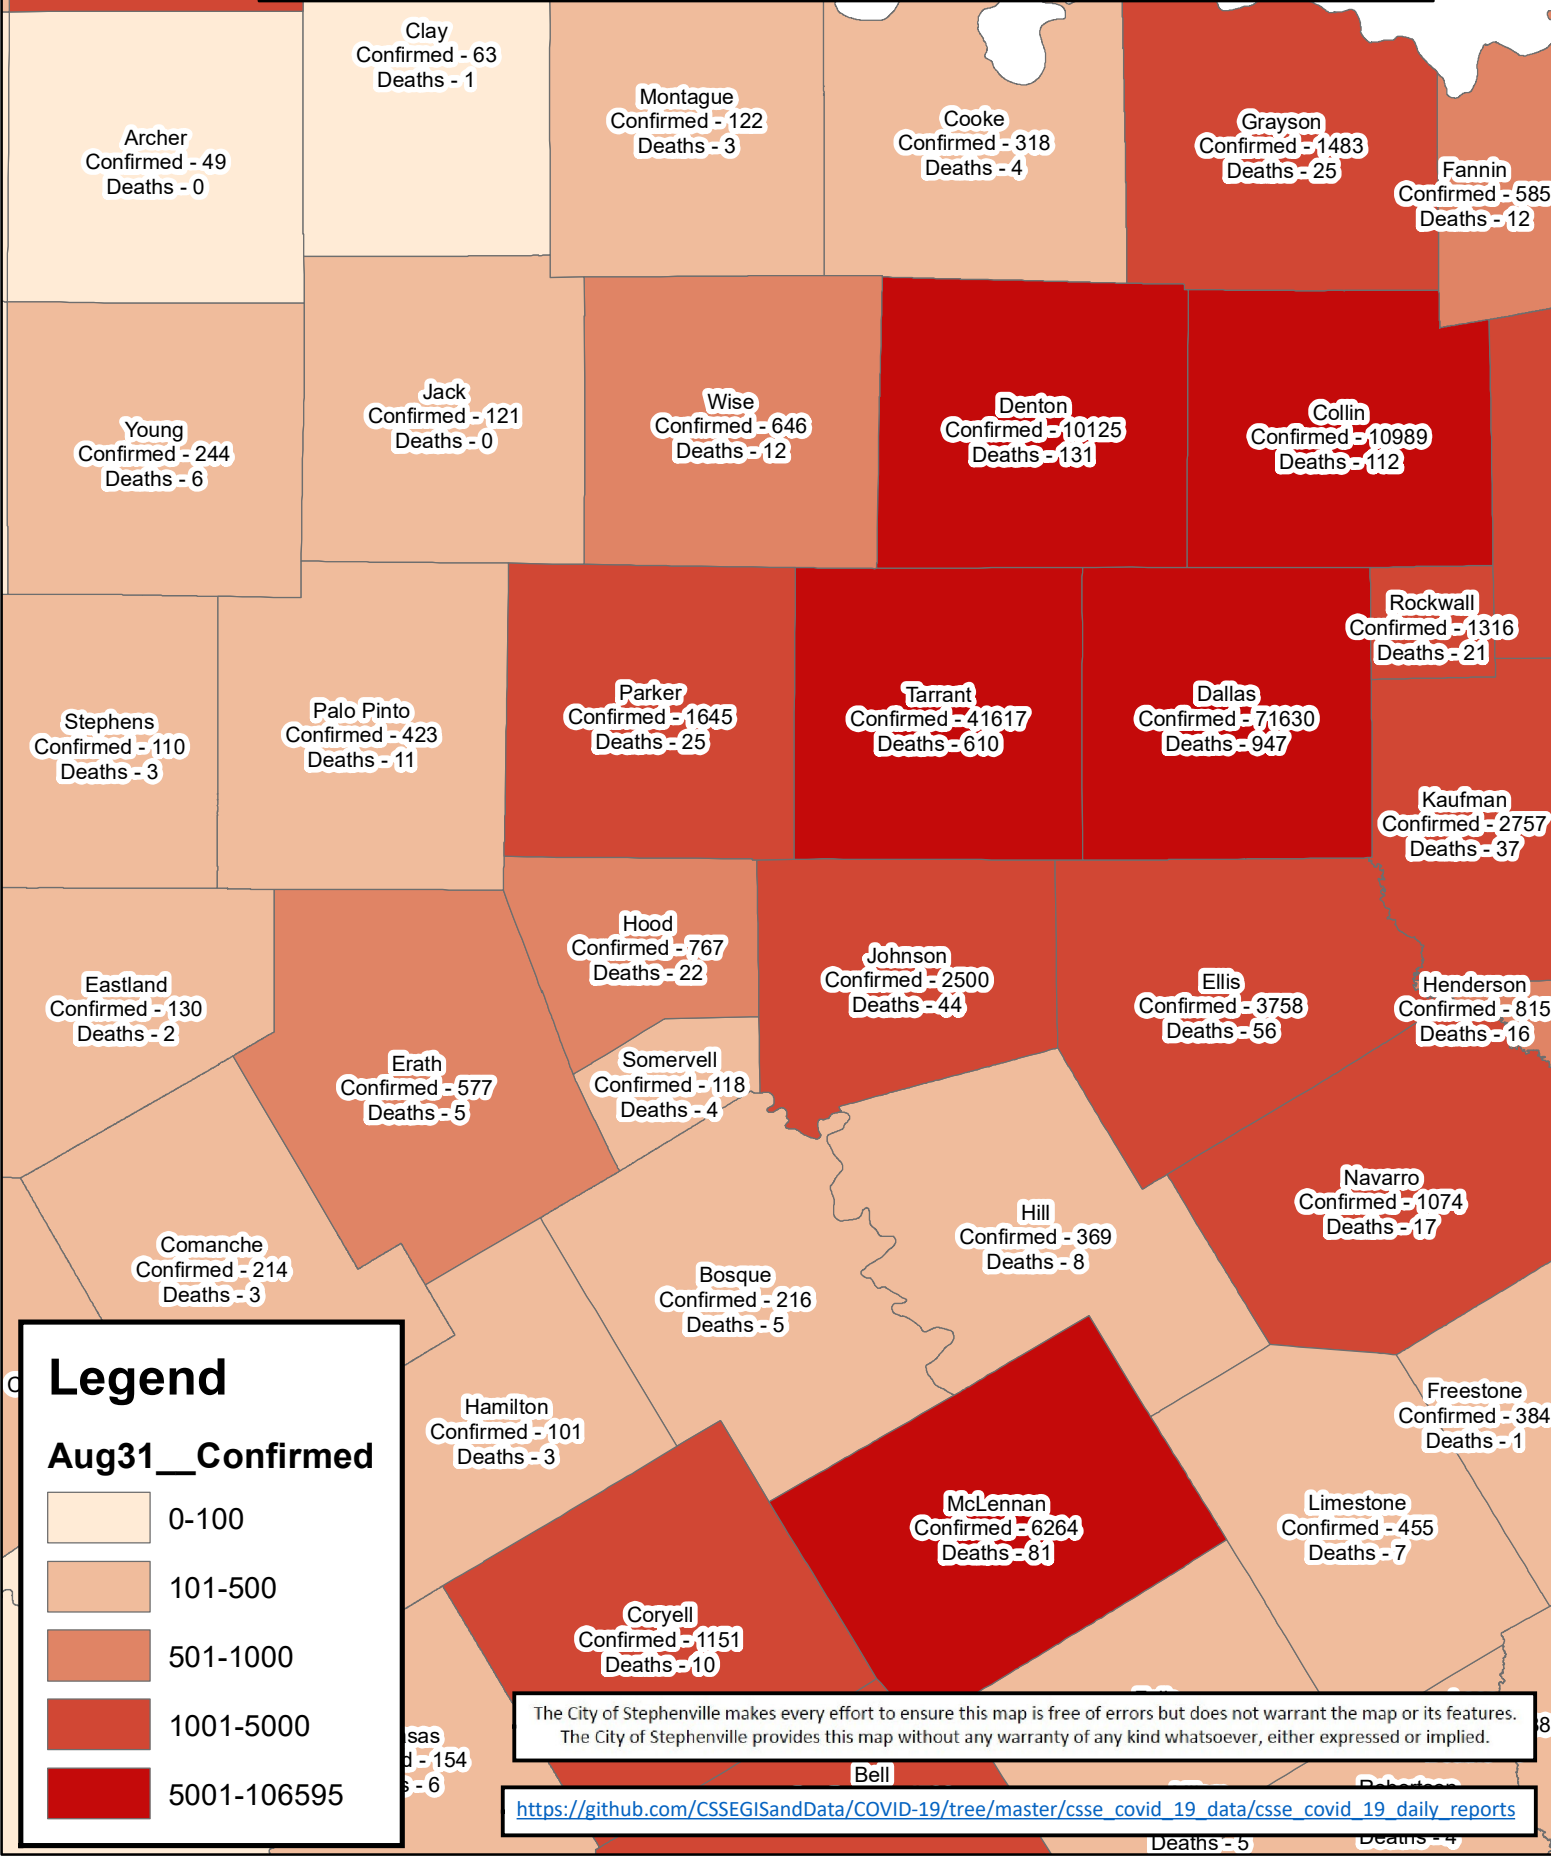

Erath County Area Covid-19 Confirmed Cases August 31, 2020

Legend

Aug31__Confirmed

- 0-100
- 101-500
- 501-1000
- 1001-5000
- 5001-106595

The City of Stephenville makes every effort to ensure this map is free of errors but does not warrant the map or its features. The City of Stephenville provides this map without any warranty of any kind whatsoever, either expressed or implied.

https://github.com/CSSEGISandData/COVID-19/tree/master/csse_covid_19_data/csse_covid_19_daily_reports