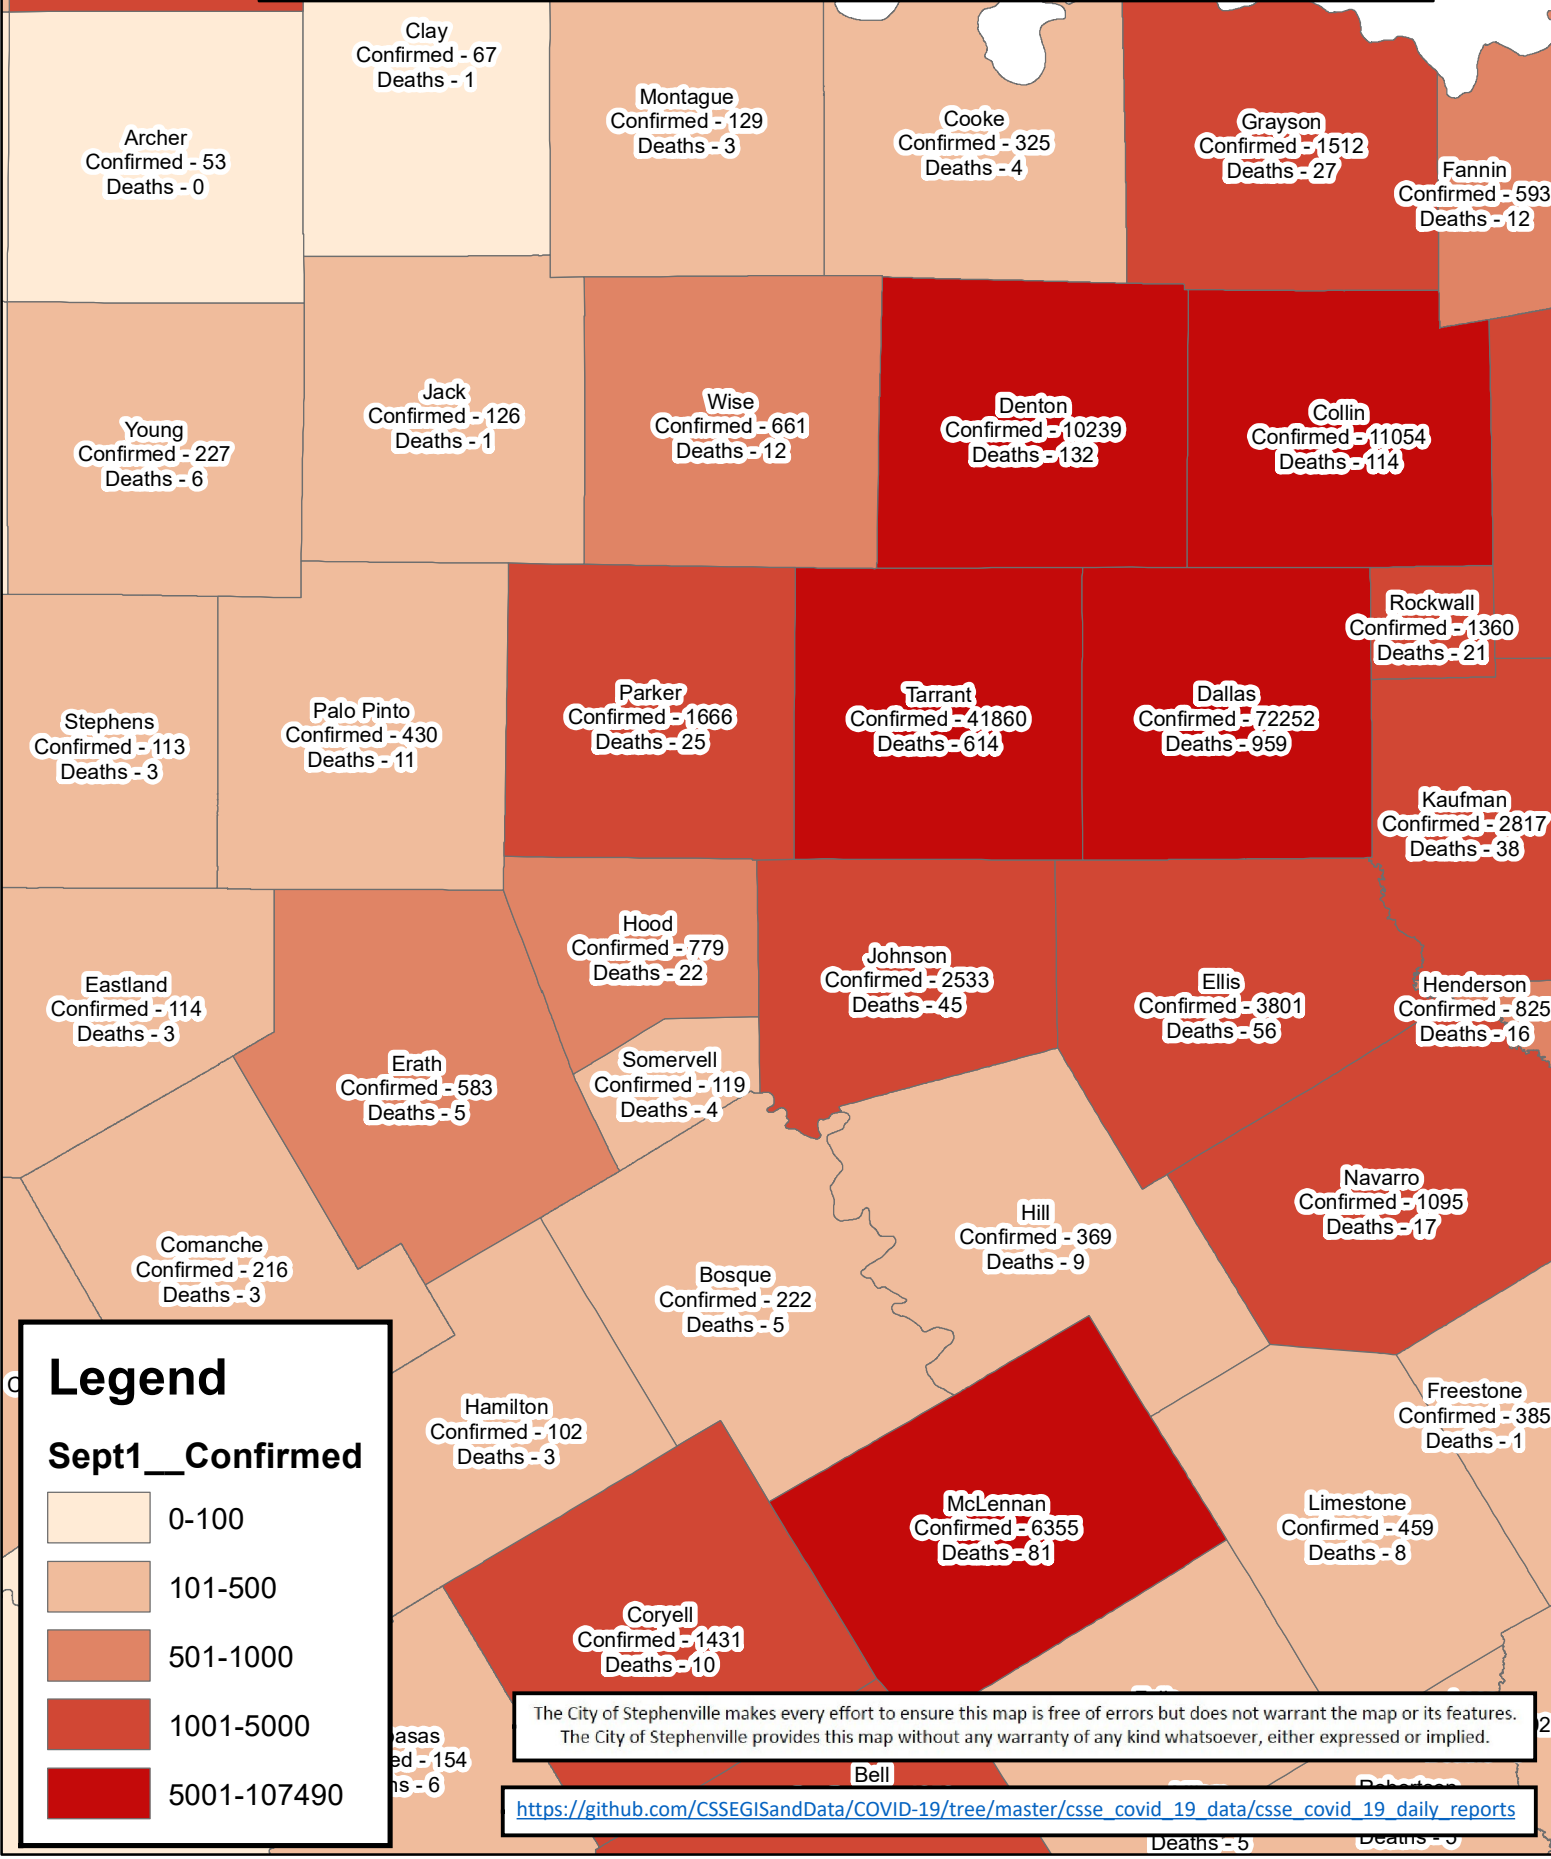

Erath County Area Covid-19 Confirmed Cases September 1, 2020

Legend

Sept1__Confirmed

- 0-100
- 101-500
- 501-1000
- 1001-5000
- 5001-107490

The City of Stephenville makes every effort to ensure this map is free of errors but does not warrant the map or its features. The City of Stephenville provides this map without any warranty of any kind whatsoever, either expressed or implied.

https://github.com/CSSEGISandData/COVID-19/tree/master/csse_covid_19_data/csse_covid_19_daily_reports