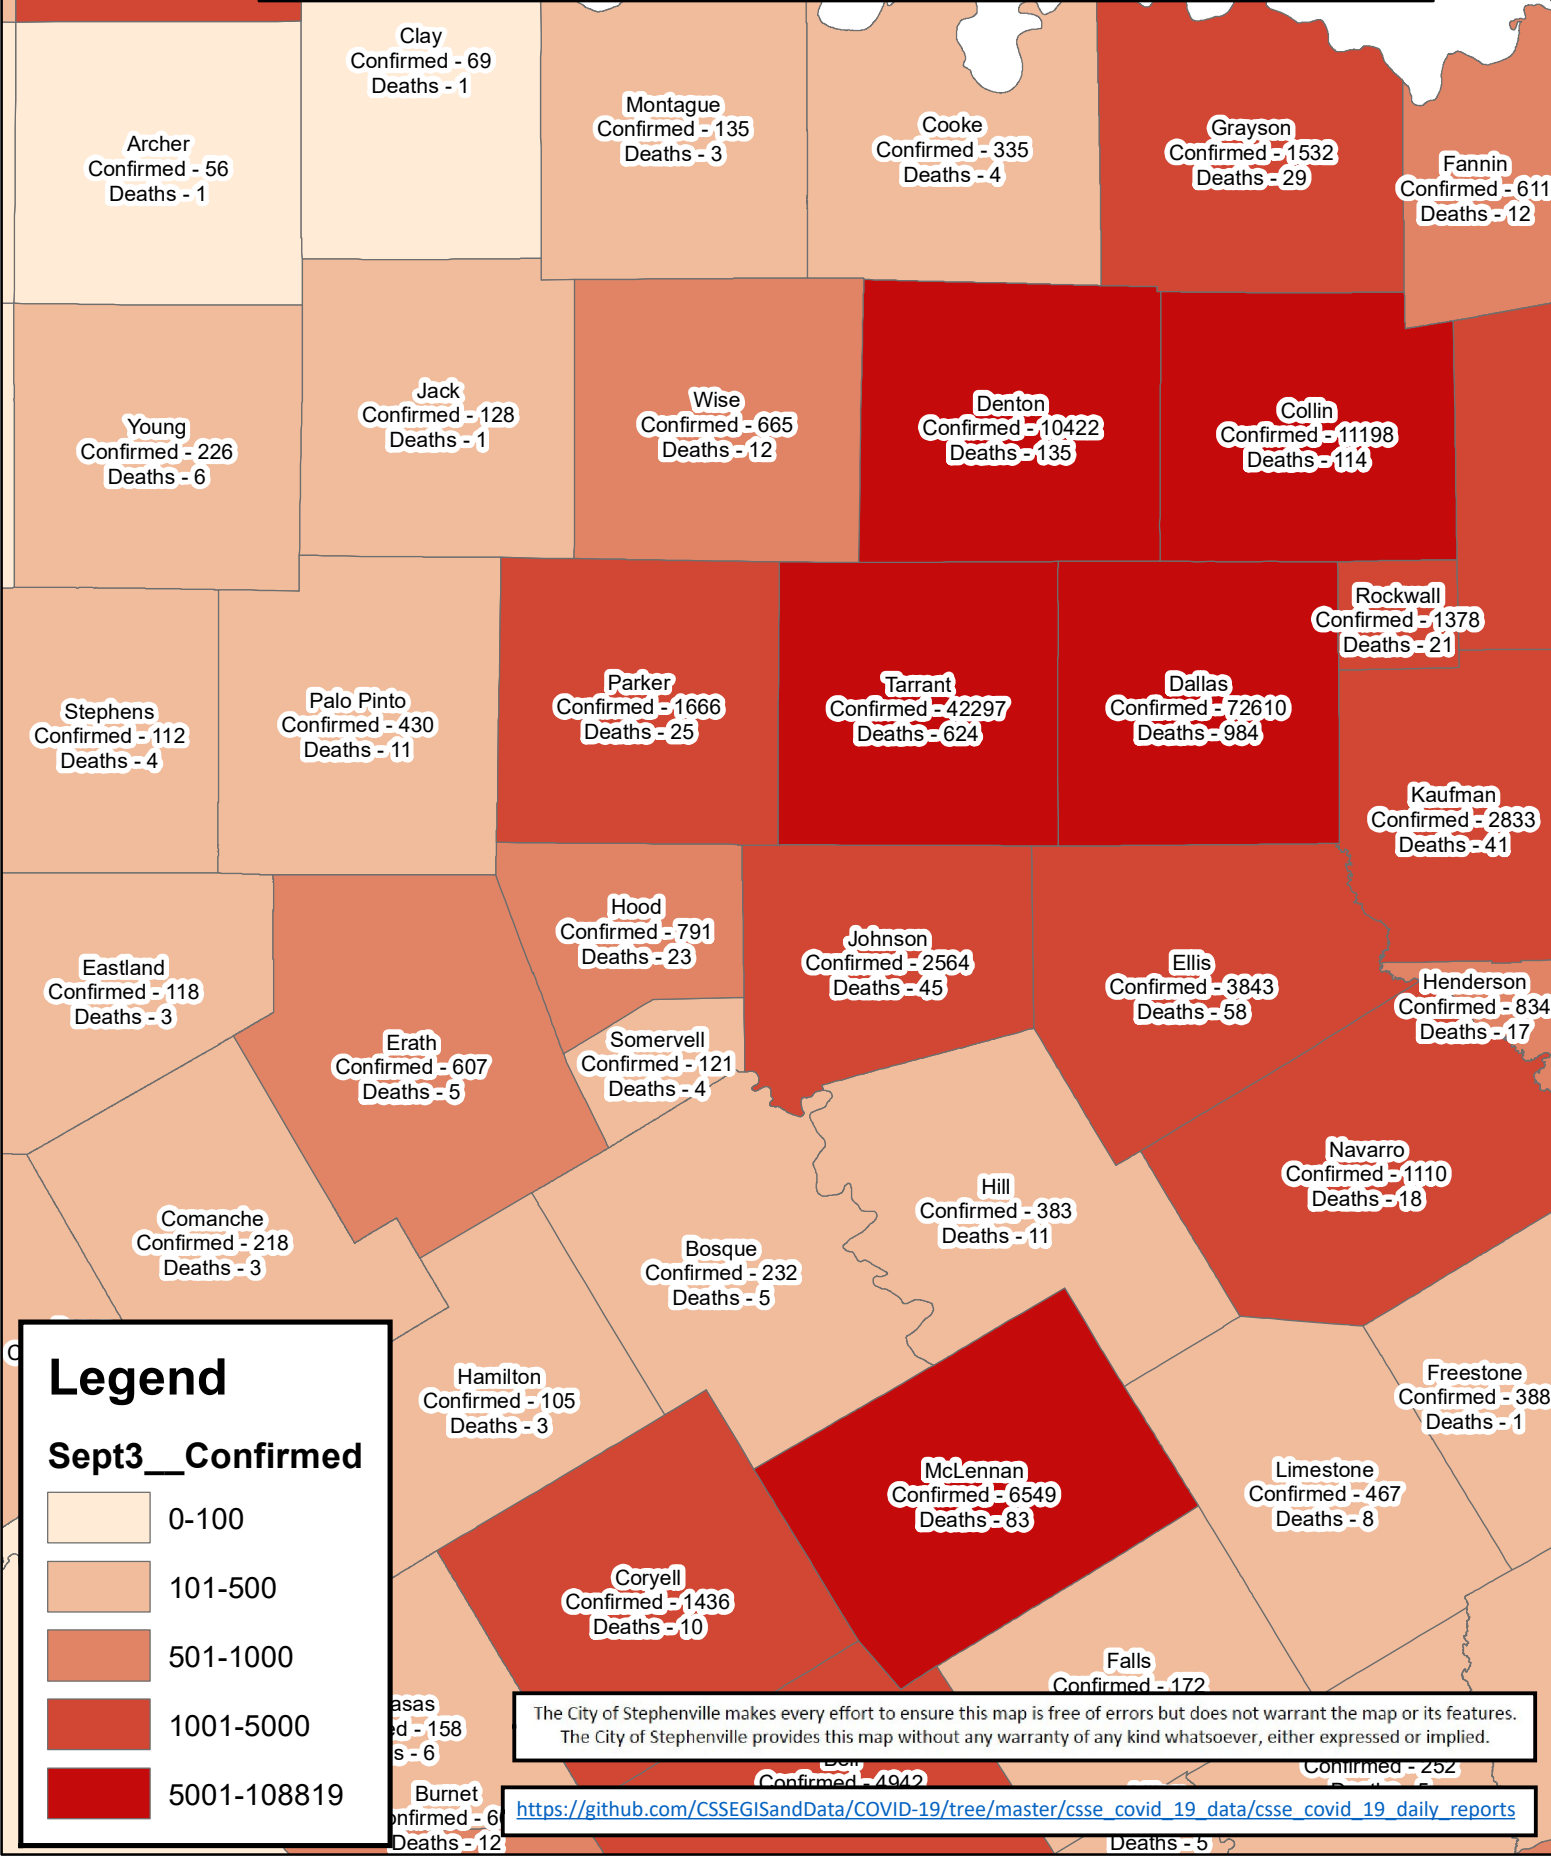

Erath County Area Covid-19 Confirmed Cases September 3, 2020

Legend

Sept3__Confirmed

- 0-100
- 101-500
- 501-1000
- 1001-5000
- 5001-108819

The City of Stephenville makes every effort to ensure this map is free of errors but does not warrant the map or its features. The City of Stephenville provides this map without any warranty of any kind whatsoever, either expressed or implied.

https://github.com/CSSEGISandData/COVID-19/tree/master/csse_covid_19_data/csse_covid_19_daily_reports