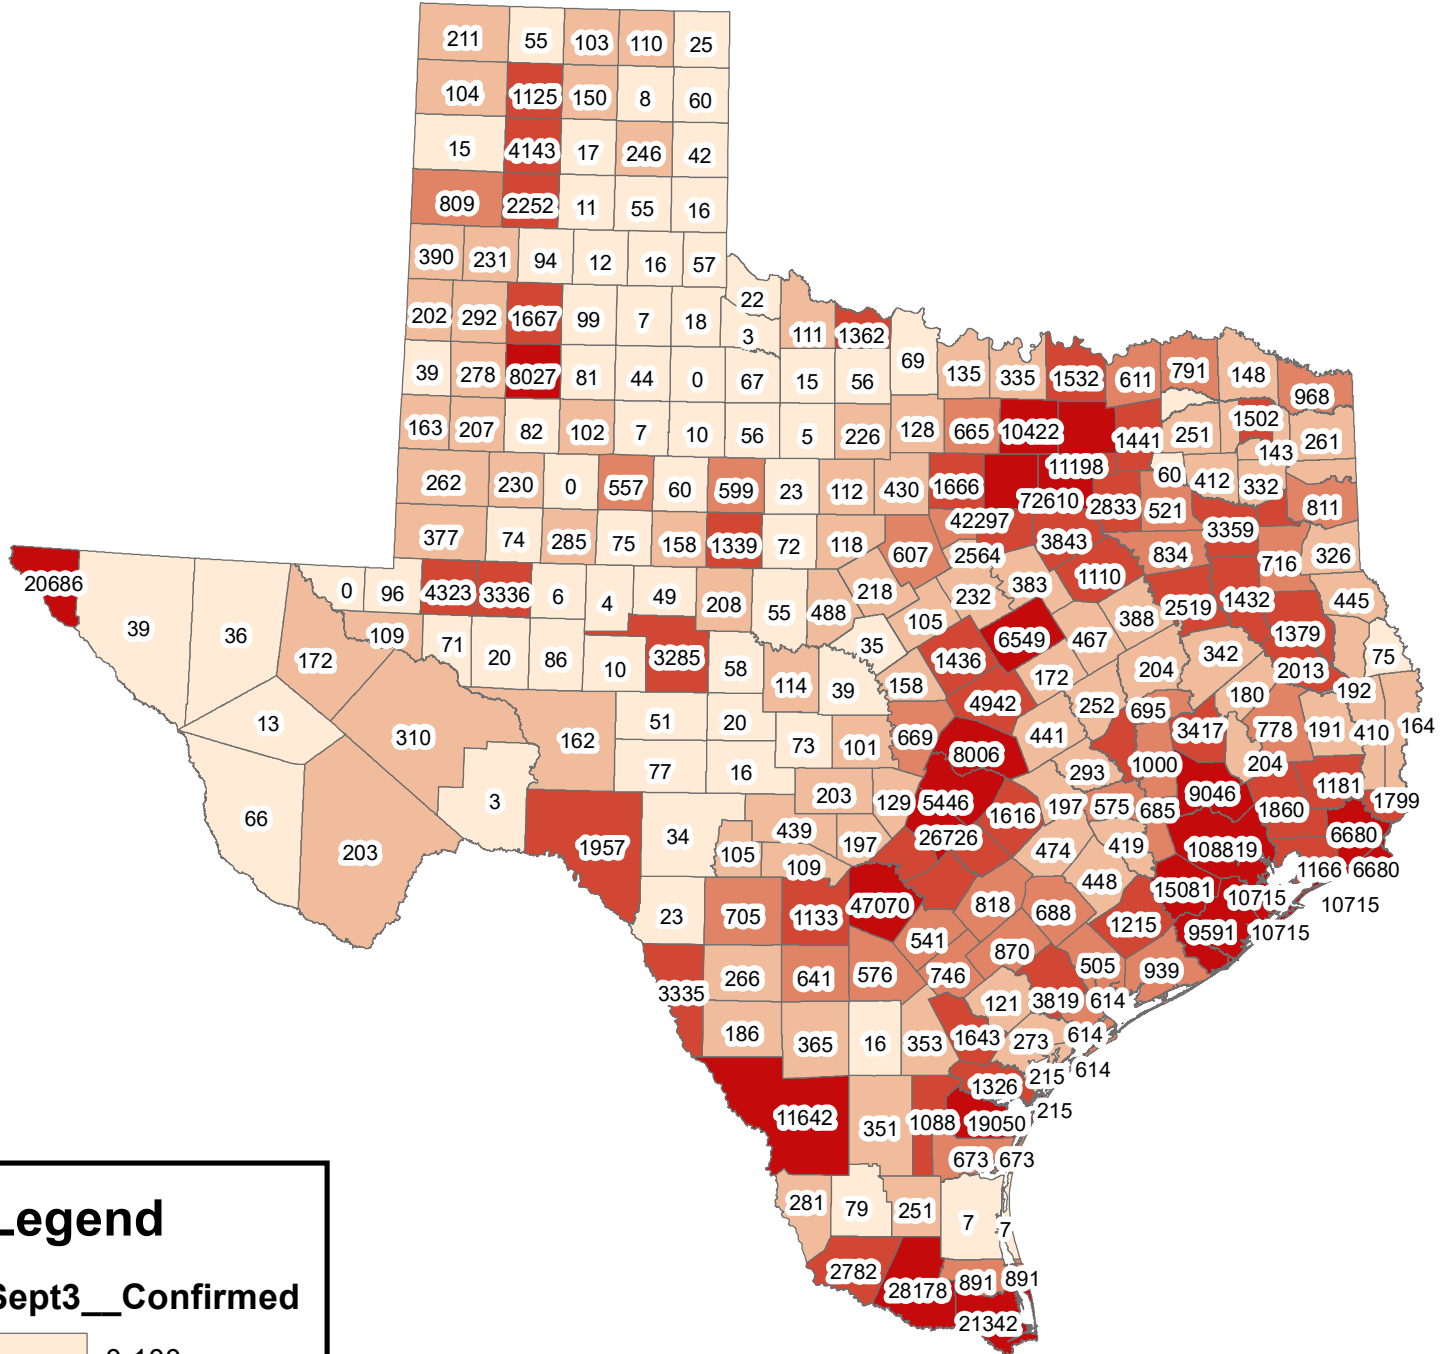

Texas Covid-19 Confirmed Cases September 3, 2020

Legend

Sept3__Confirmed

- 0-100
- 101-500
- 501-1000
- 1001-5000
- 5001-108819

The City of Stephenville makes every effort to ensure this map is free of errors but does not warrant the map or its features. The City of Stephenville provides this map without any warranty of any kind whatsoever, either expressed or implied.

https://github.com/CSSEGISandData/COVID-19/tree/master/csse_covid_19_data/csse_covid_19_daily_reports