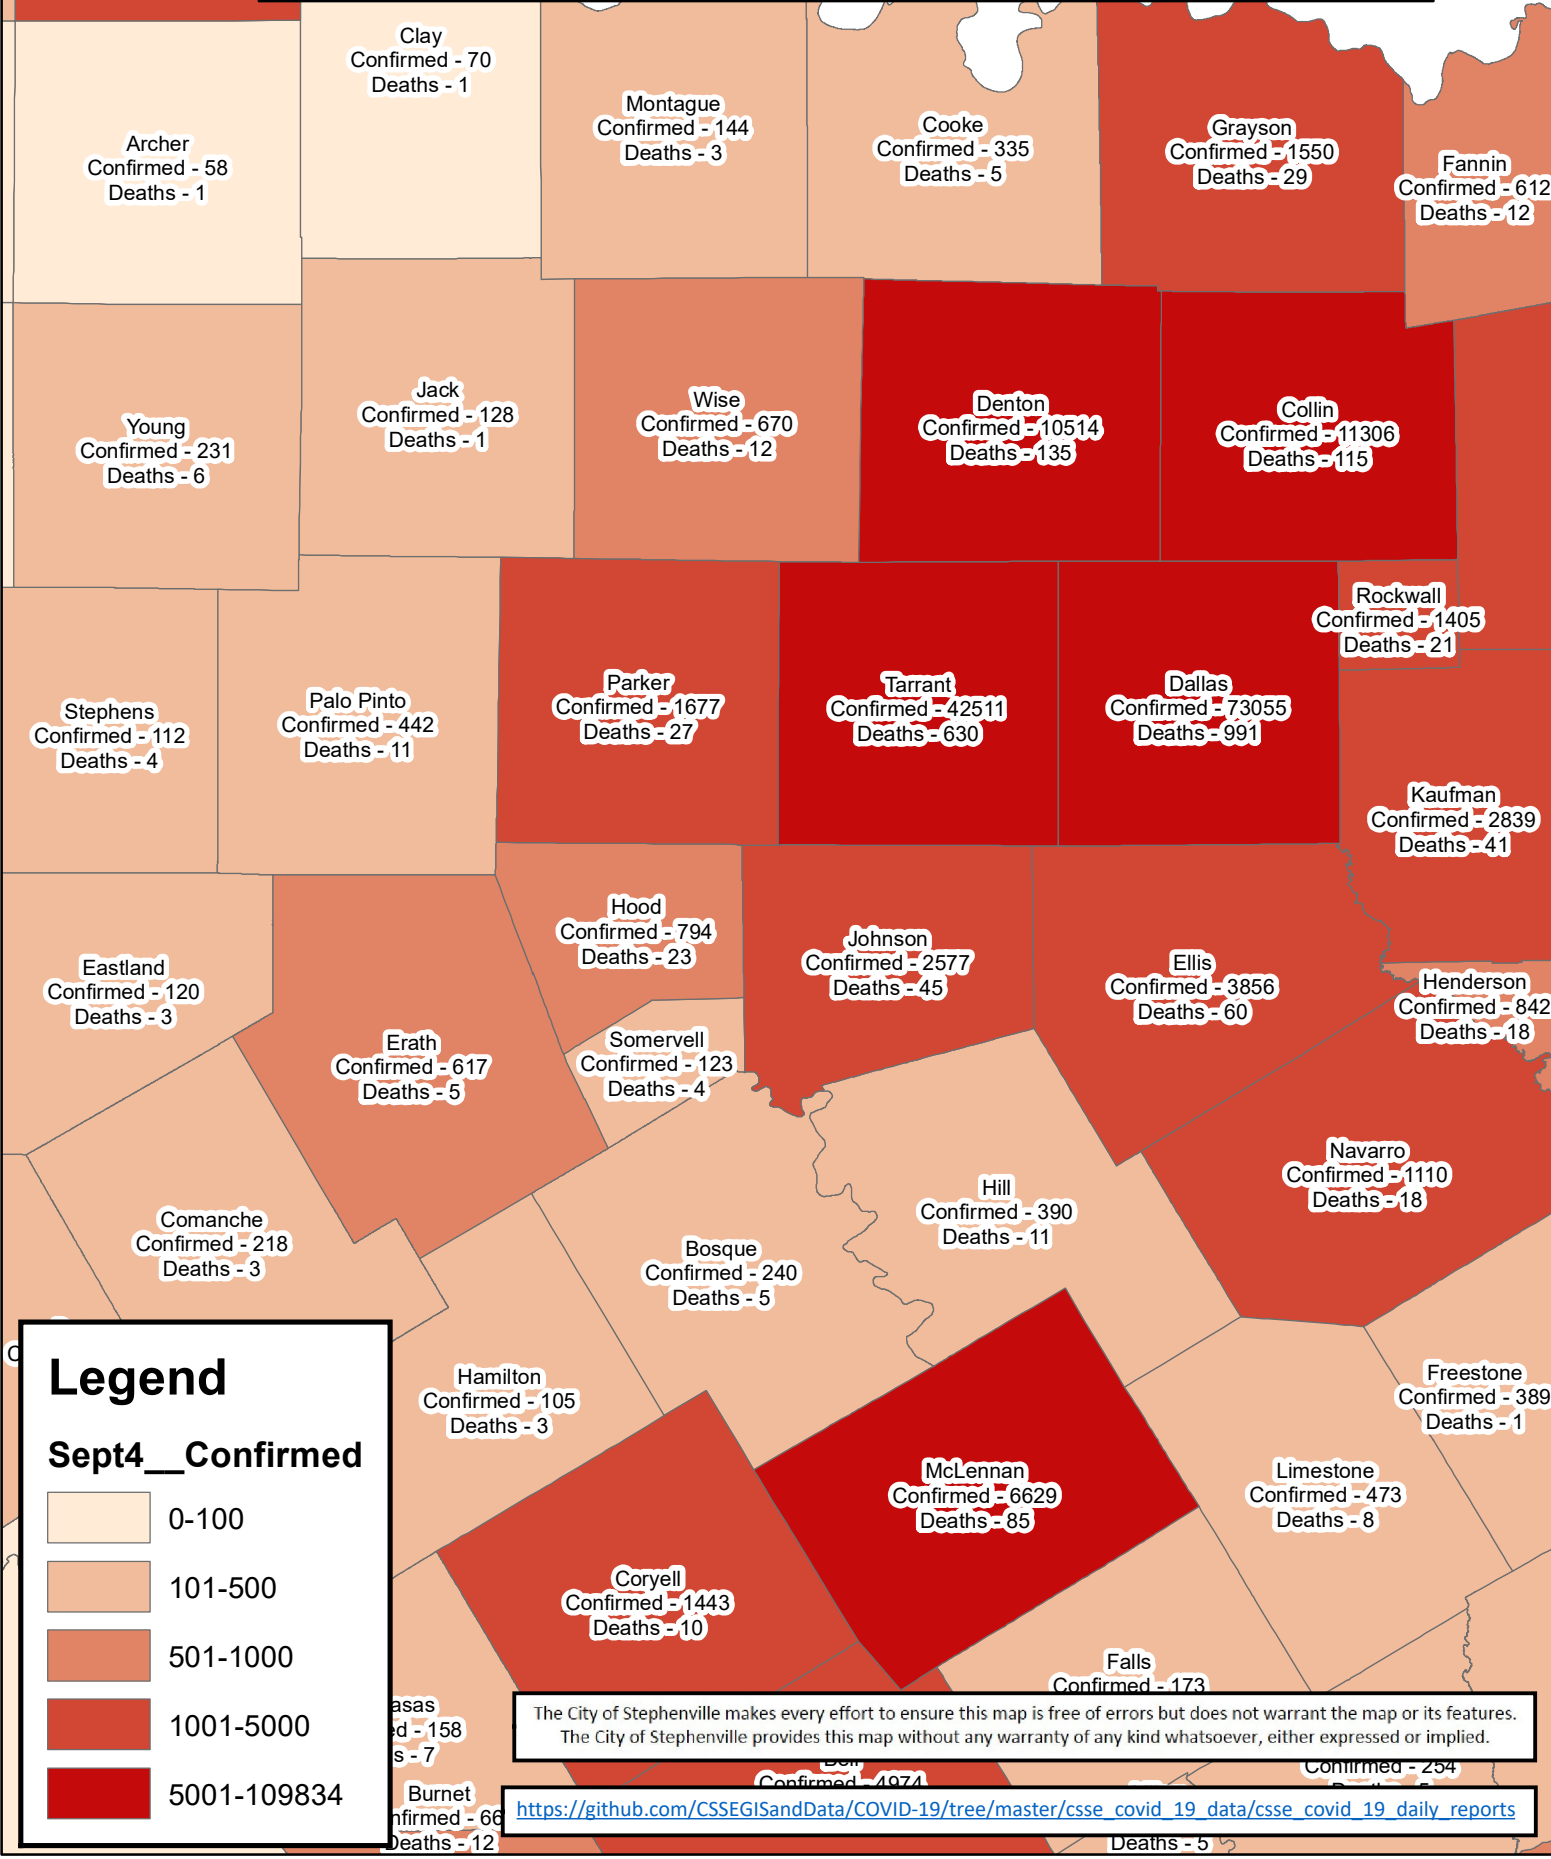

Erath County Area Covid-19 Confirmed Cases September 4, 2020

Legend

Sept4__Confirmed

- 0-100
- 101-500
- 501-1000
- 1001-5000
- 5001-109834

The City of Stephenville makes every effort to ensure this map is free of errors but does not warrant the map or its features. The City of Stephenville provides this map without any warranty of any kind whatsoever, either expressed or implied.

https://github.com/CSSEGISandData/COVID-19/tree/master/csse_covid_19_data/csse_covid_19_daily_reports