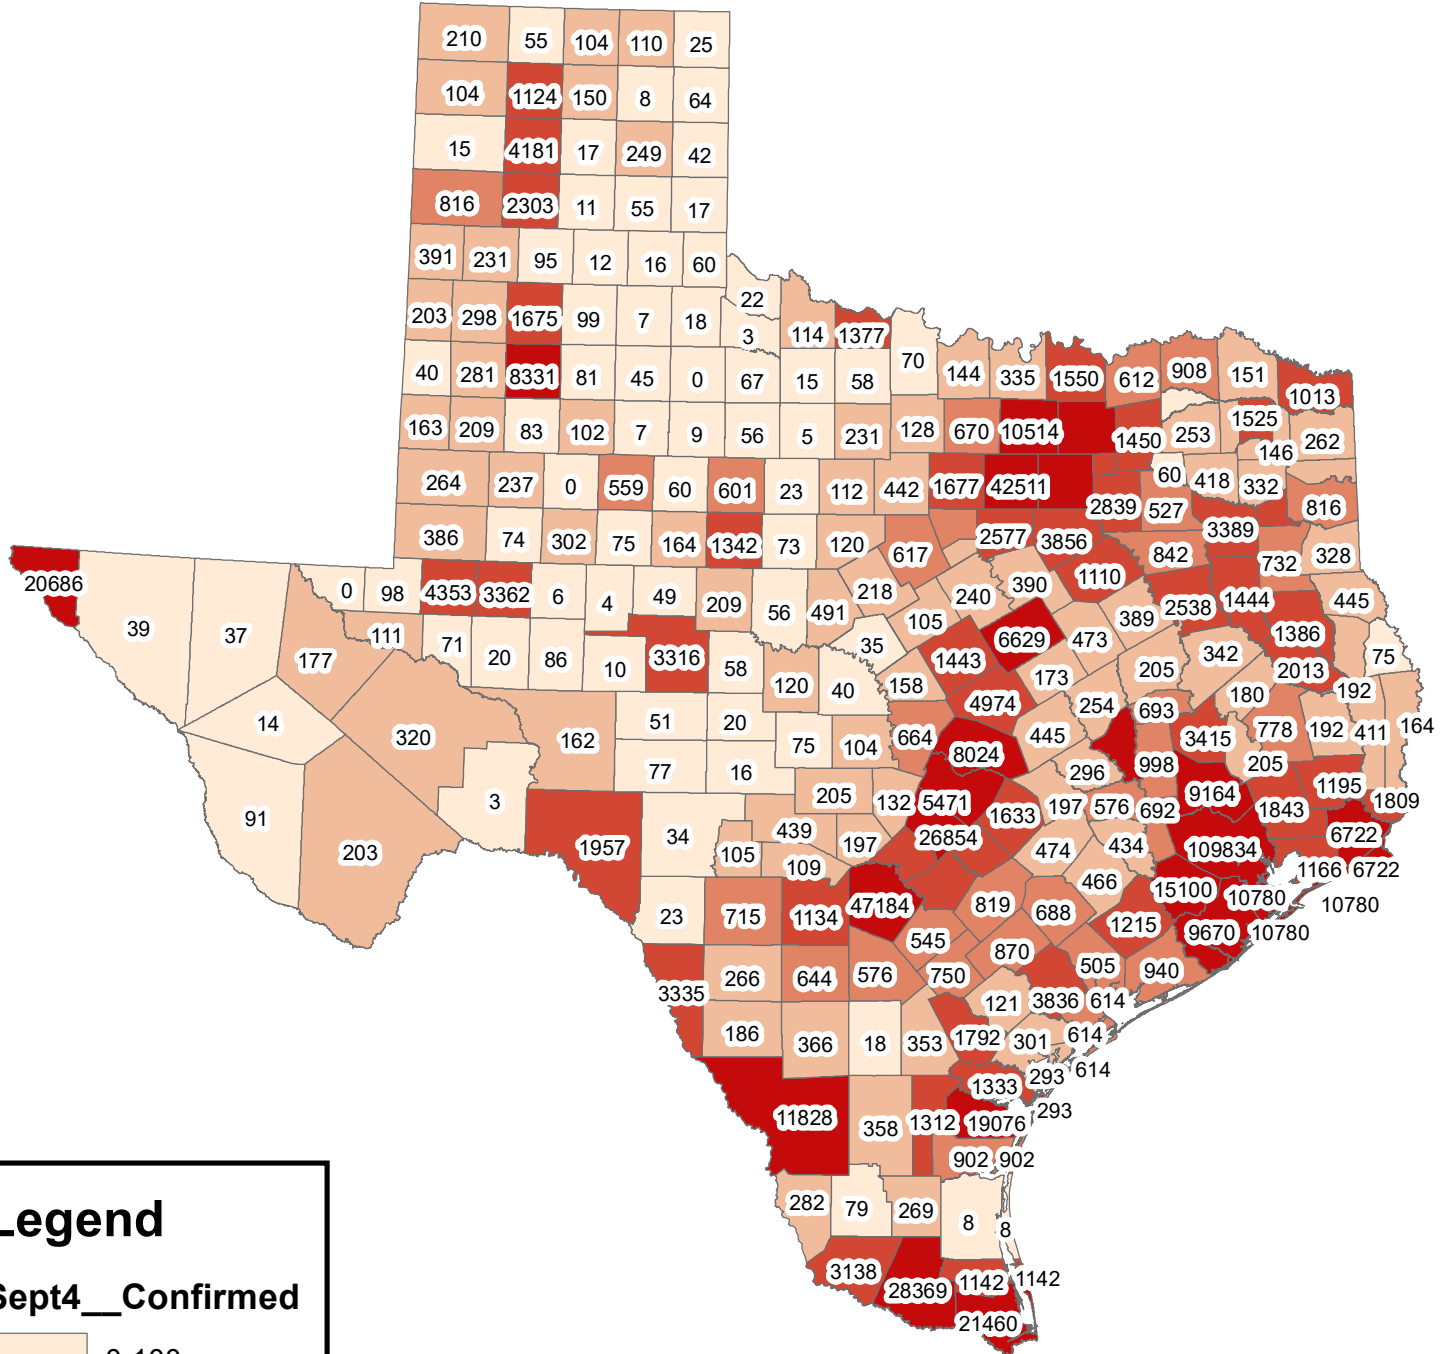

Texas Covid-19 Confirmed Cases September 4, 2020

Legend

Sept4__Confirmed

- 0-100
- 101-500
- 501-1000
- 1001-5000
- 5001-109834

The City of Stephenville makes every effort to ensure this map is free of errors but does not warrant the map or its features. The City of Stephenville provides this map without any warranty of any kind whatsoever, either expressed or implied.

https://github.com/CSSEGISandData/COVID-19/tree/master/csse_covid_19_data/csse_covid_19_daily_reports