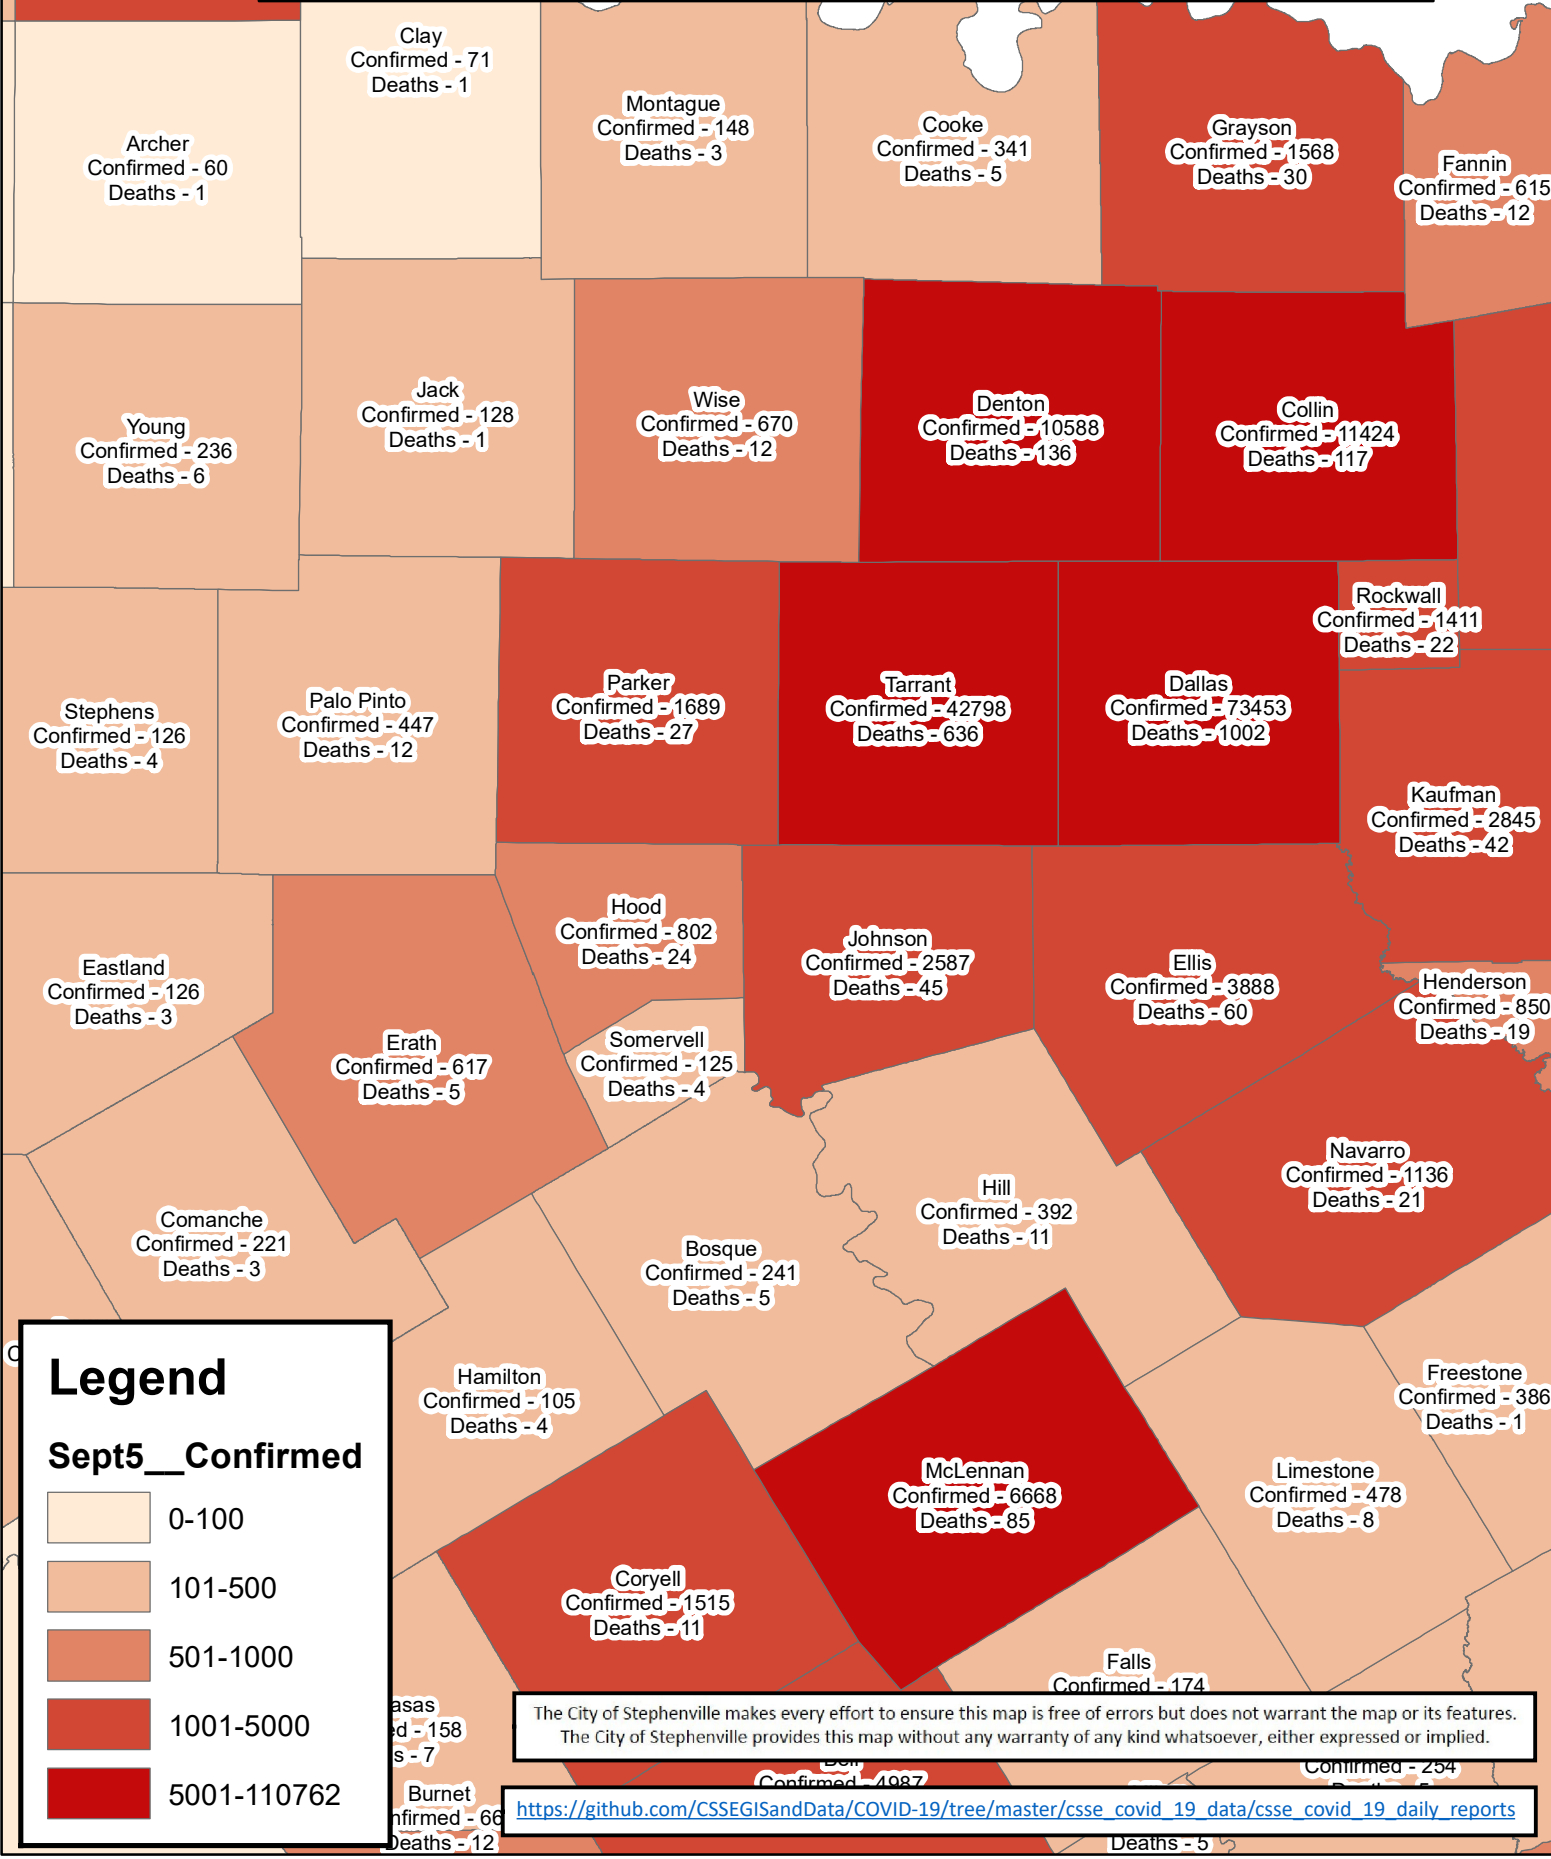

Erath County Area Covid-19 Confirmed Cases September 5, 2020

Legend

Sept5__Confirmed

- 0-100
- 101-500
- 501-1000
- 1001-5000
- 5001-110762

The City of Stephenville makes every effort to ensure this map is free of errors but does not warrant the map or its features. The City of Stephenville provides this map without any warranty of any kind whatsoever, either expressed or implied.

https://github.com/CSSEGISandData/COVID-19/tree/master/csse_covid_19_data/csse_covid_19_daily_reports