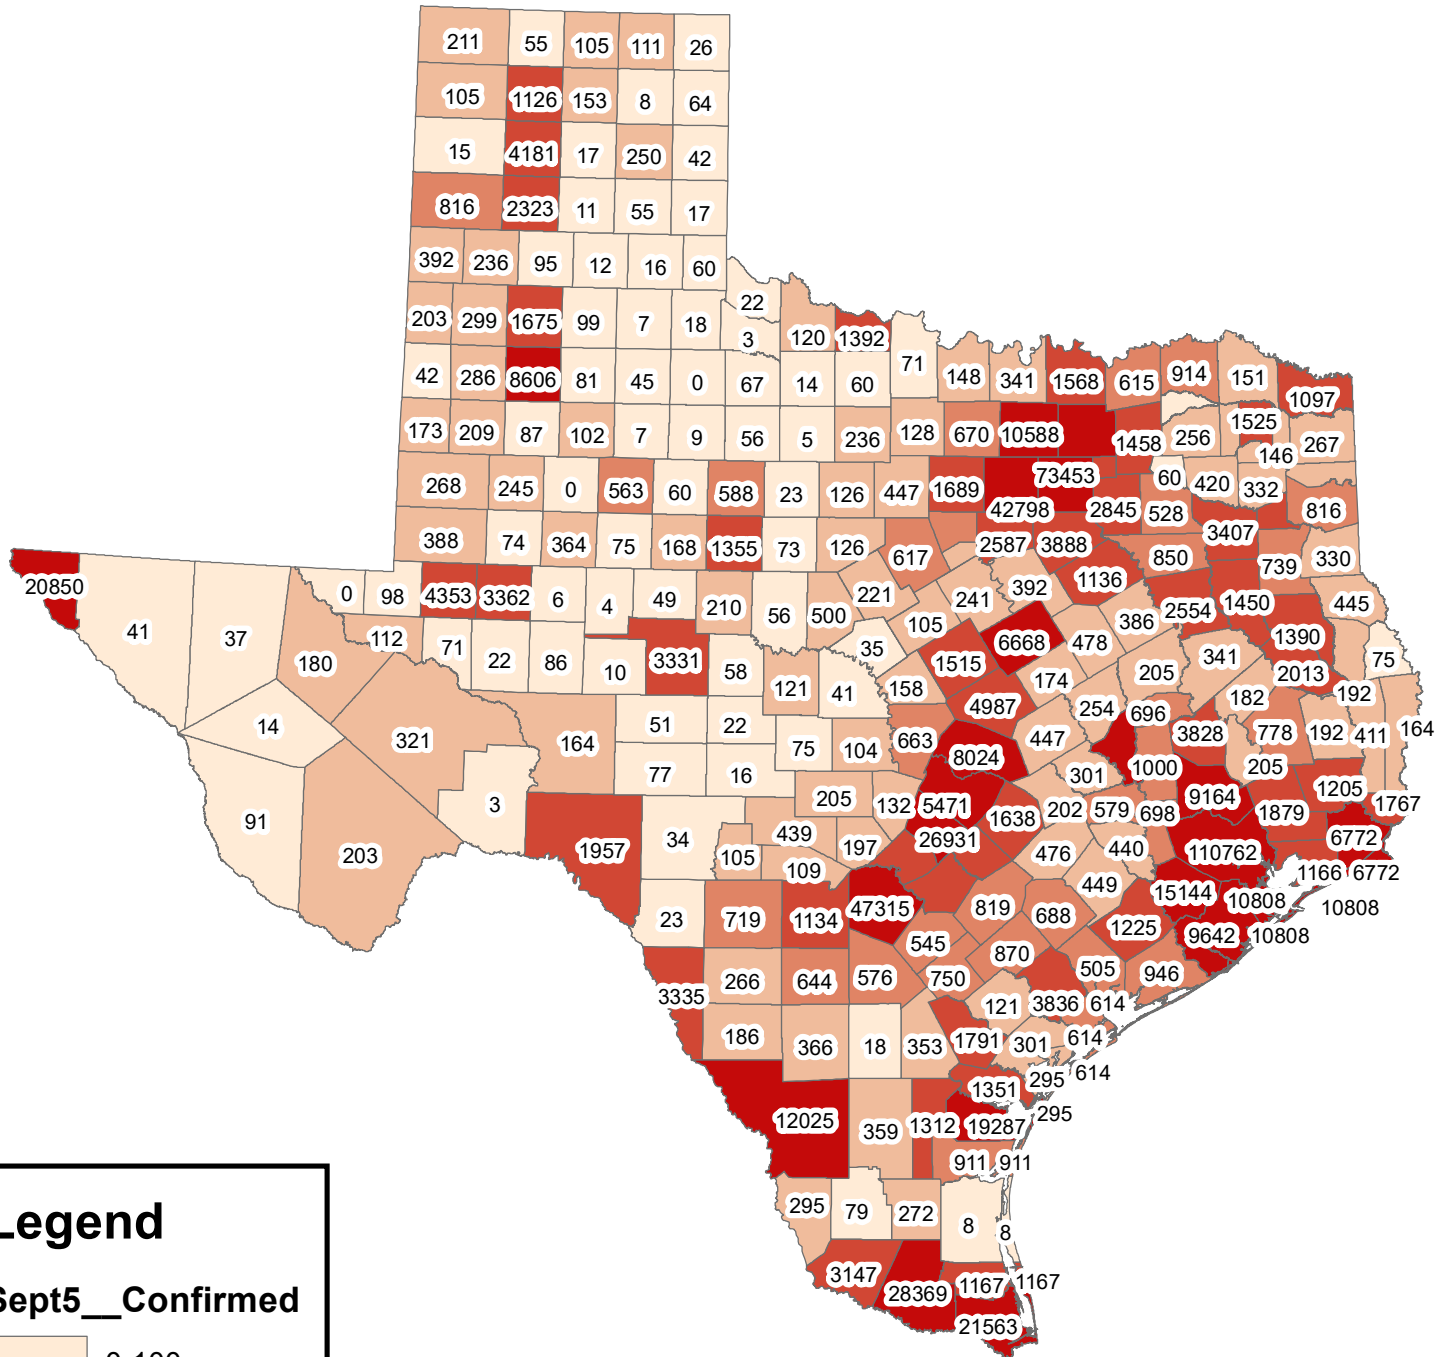

Texas Covid-19 Confirmed Cases September 5, 2020

Legend

Sept5__Confirmed

- 0-100
- 101-500
- 501-1000
- 1001-5000
- 5001-110762

The City of Stephenville makes every effort to ensure this map is free of errors but does not warrant the map or its features. The City of Stephenville provides this map without any warranty of any kind whatsoever, either expressed or implied.

https://github.com/CSSEGISandData/COVID-19/tree/master/csse_covid_19_data/csse_covid_19_daily_reports