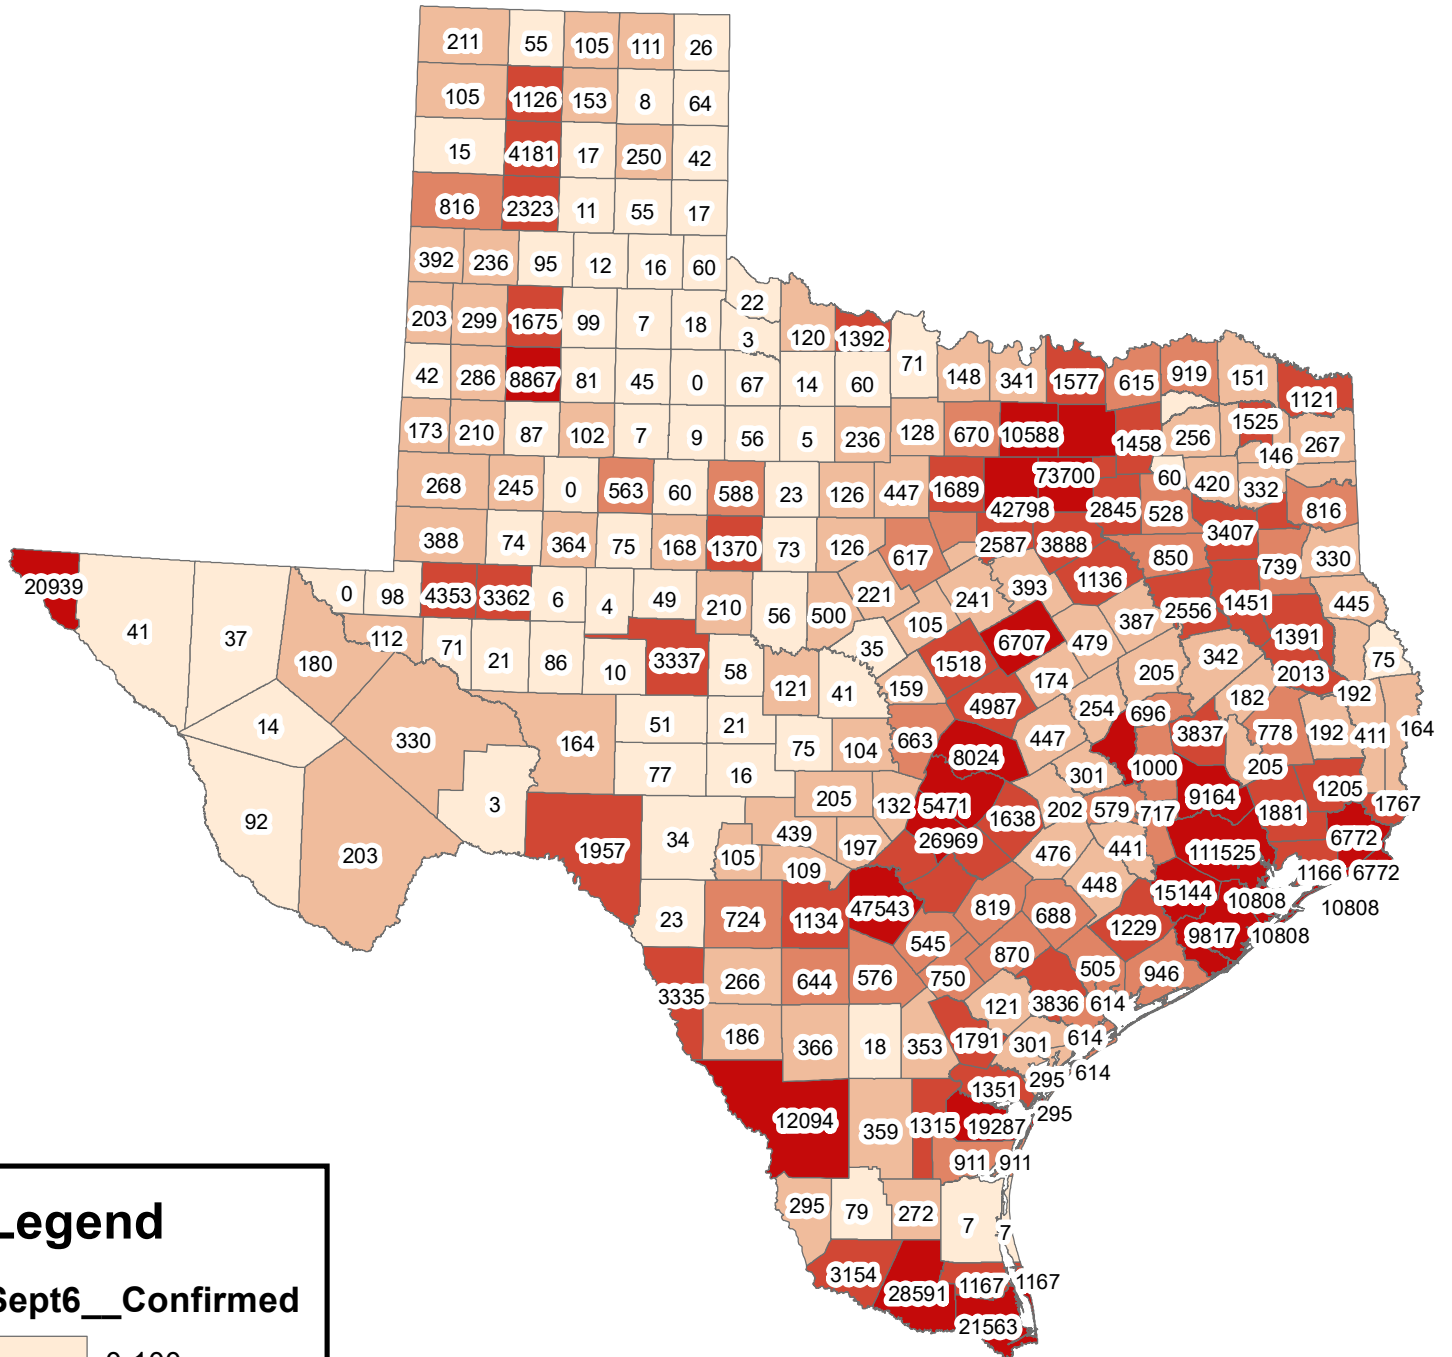

Texas Covid-19 Confirmed Cases September 6, 2020

Legend

Sept6__Confirmed

- 0-100
- 101-500
- 501-1000
- 1001-5000
- 5001-111525

The City of Stephenville makes every effort to ensure this map is free of errors but does not warrant the map or its features. The City of Stephenville provides this map without any warranty of any kind whatsoever, either expressed or implied.

https://github.com/CSSEGISandData/COVID-19/tree/master/csse_covid_19_data/csse_covid_19_daily_reports