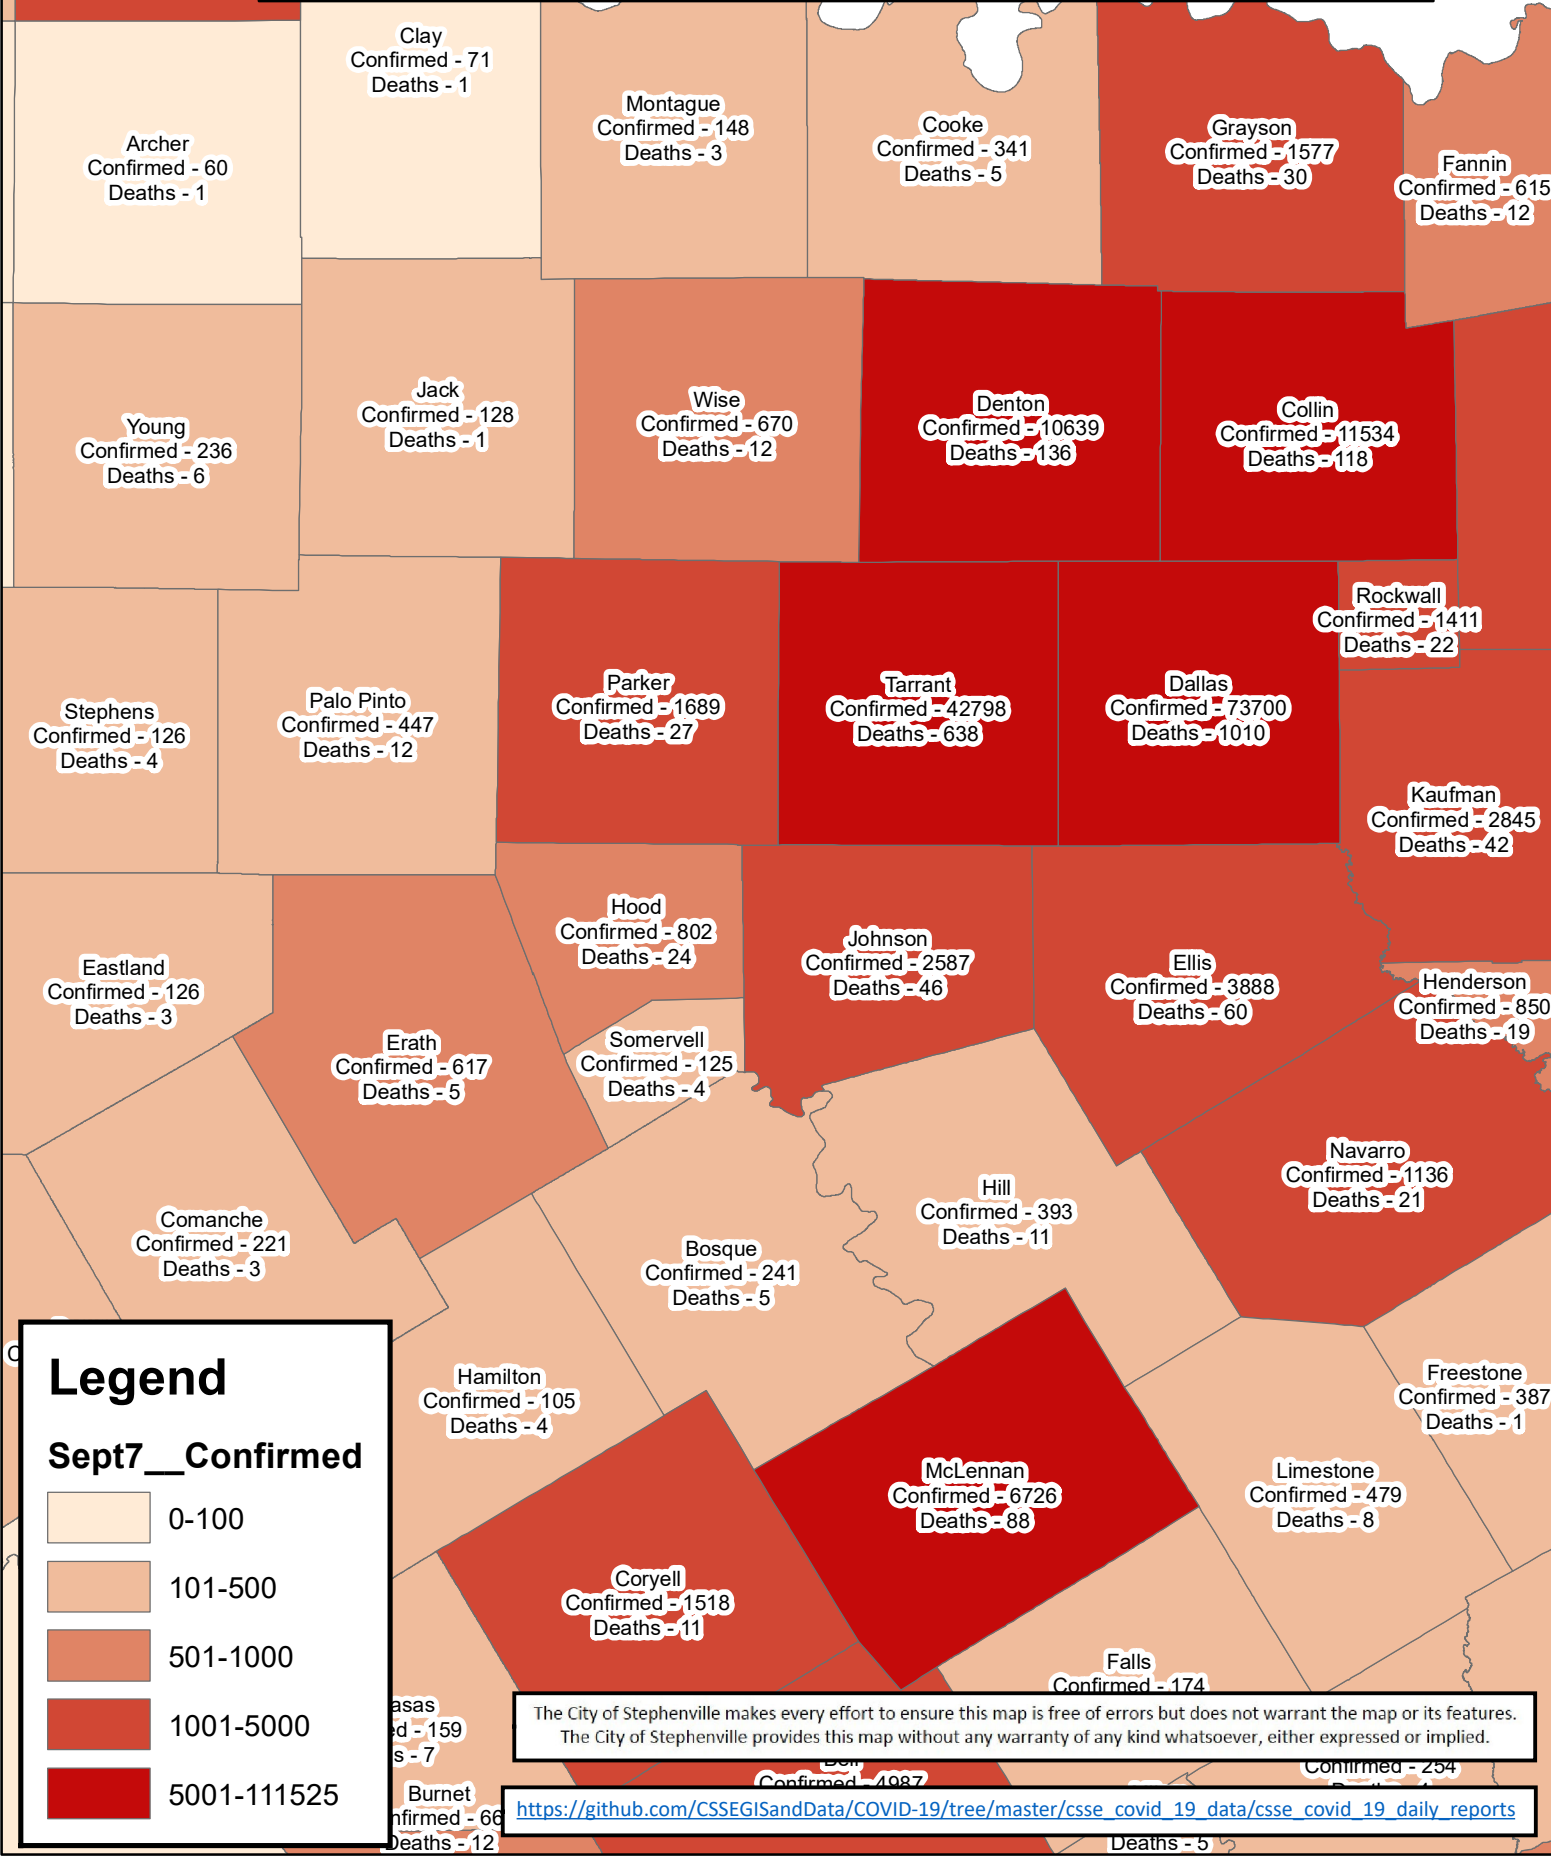

# Erath County Area Covid-19 Confirmed Cases September 7, 2020

### Legend

Sept7\_\_Confirmed

- 0-100
- 101-500
- 501-1000
- 1001-5000
- 5001-111525

The City of Stephenville makes every effort to ensure this map is free of errors but does not warrant the map or its features. The City of Stephenville provides this map without any warranty of any kind whatsoever, either expressed or implied.

[https://github.com/CSSEGISandData/COVID-19/tree/master/csse\\_covid\\_19\\_data/csse\\_covid\\_19\\_daily\\_reports](https://github.com/CSSEGISandData/COVID-19/tree/master/csse_covid_19_data/csse_covid_19_daily_reports)