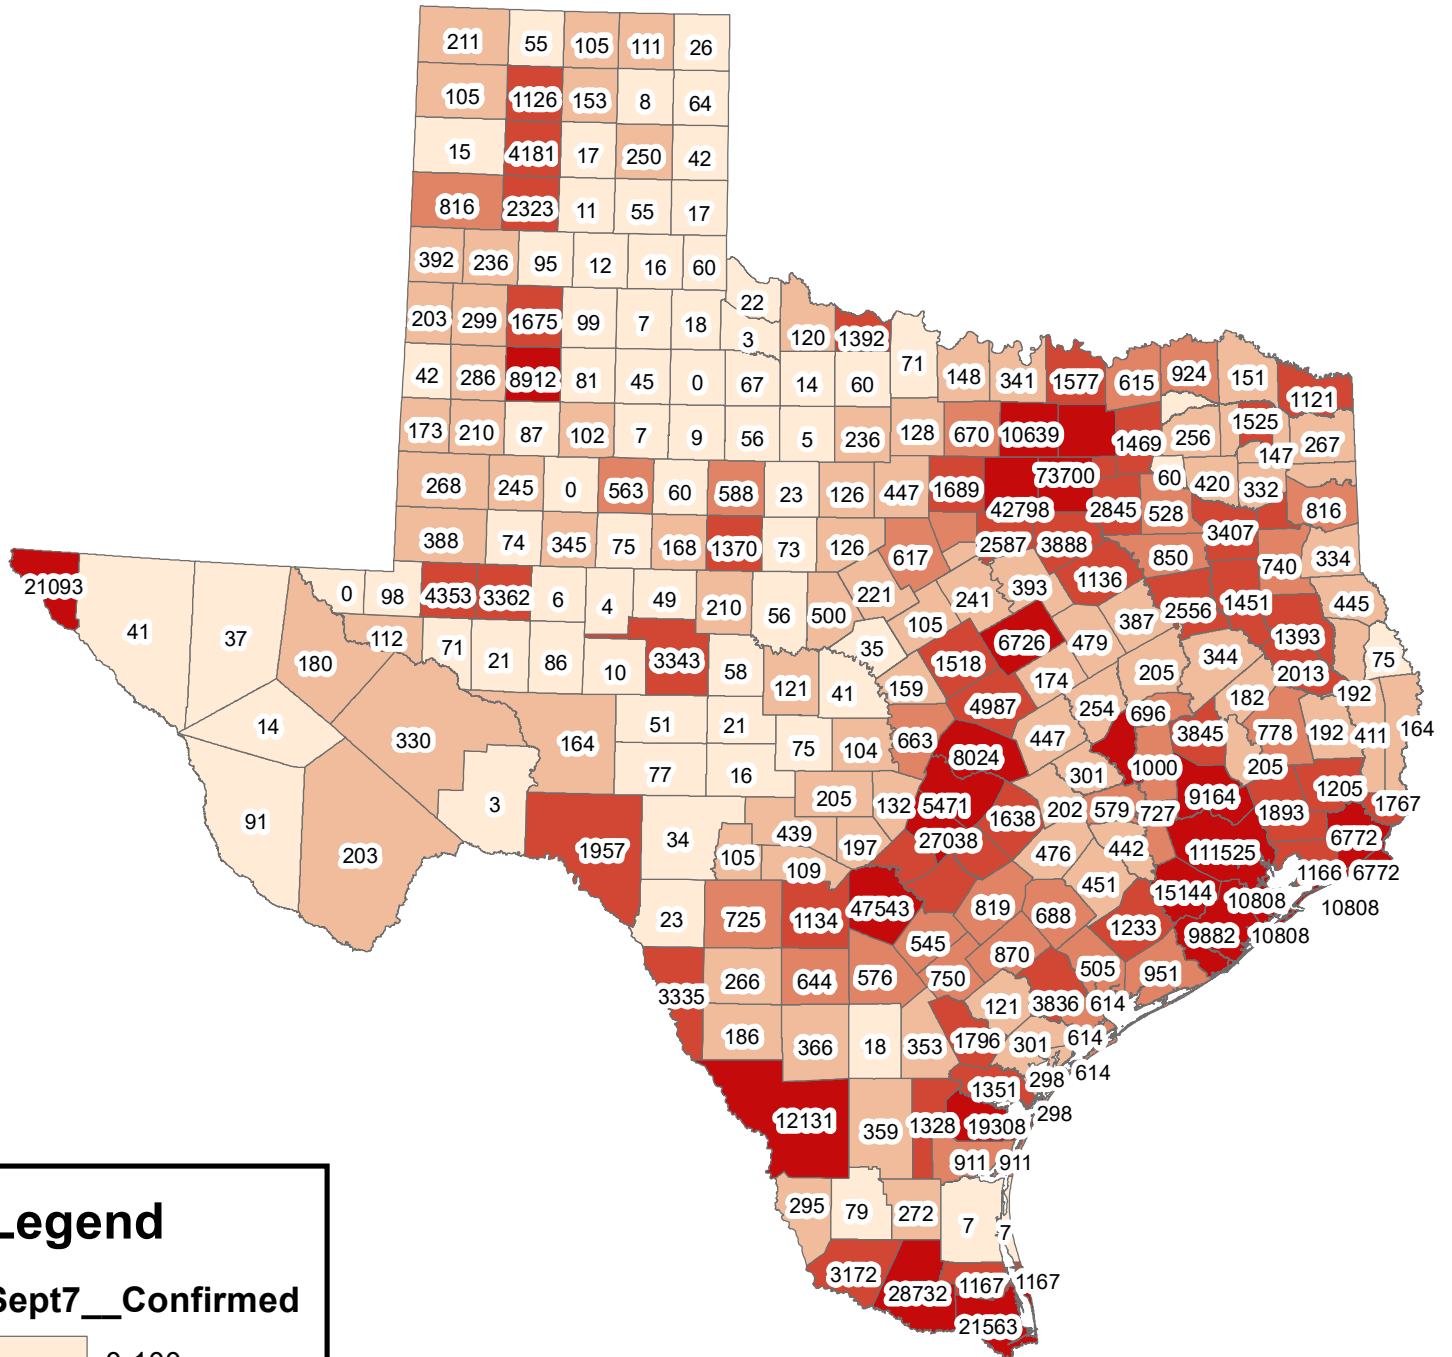

Texas Covid-19 Confirmed Cases September 7, 2020

Legend

Sept7__Confirmed

- 0-100
- 101-500
- 501-1000
- 1001-5000
- 5001-111525

The City of Stephenville makes every effort to ensure this map is free of errors but does not warrant the map or its features. The City of Stephenville provides this map without any warranty of any kind whatsoever, either expressed or implied.

https://github.com/CSSEGISandData/COVID-19/tree/master/csse_covid_19_data/csse_covid_19_daily_reports