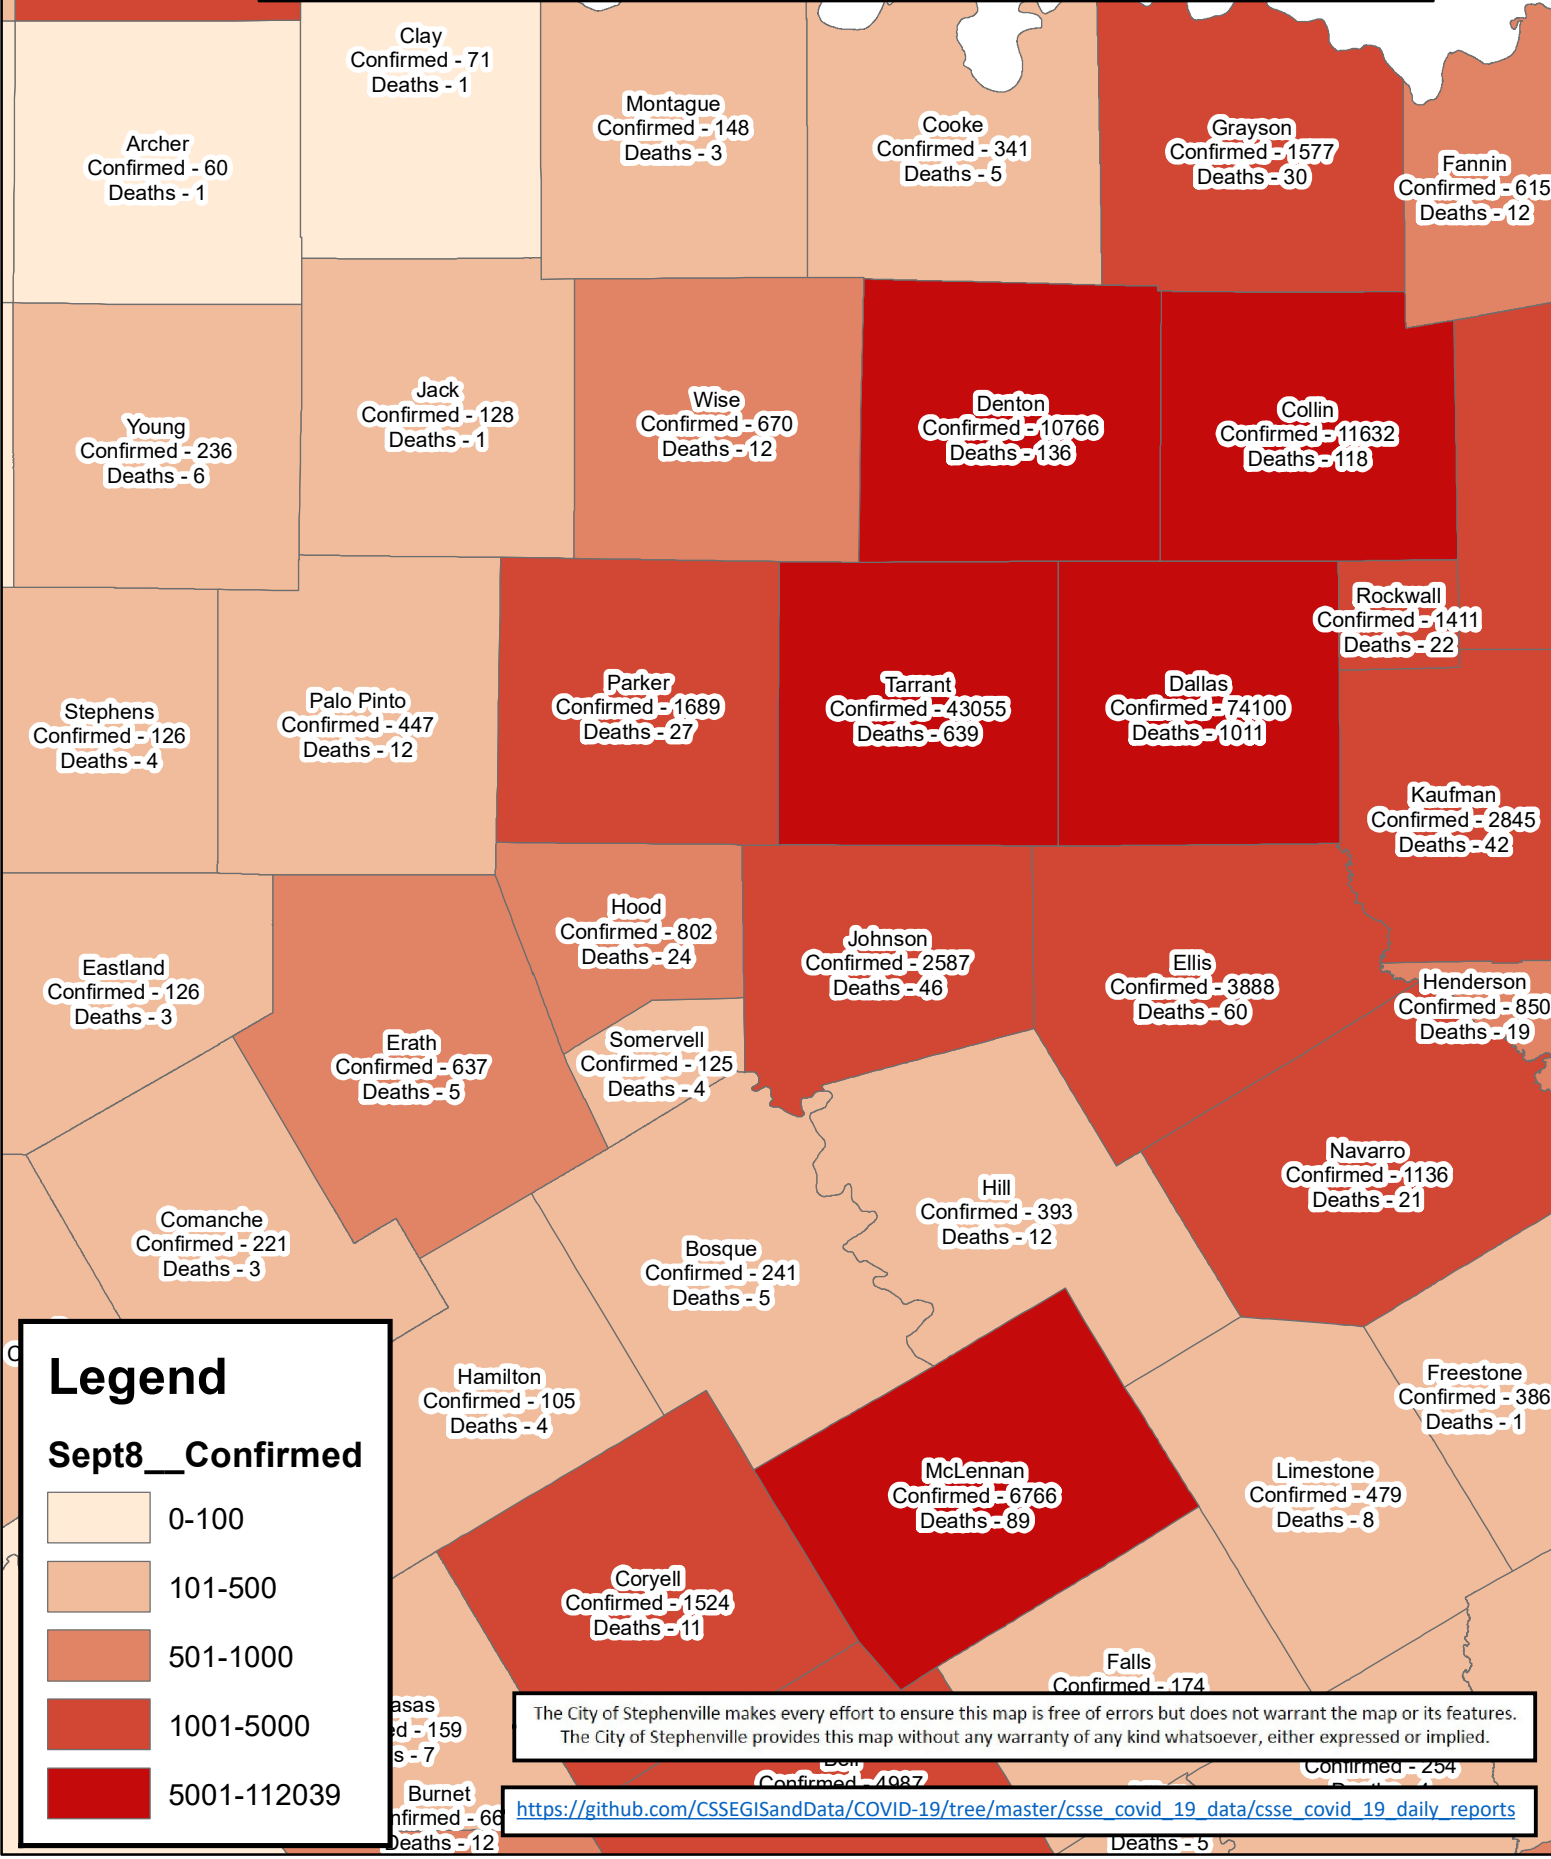

Erath County Area Covid-19 Confirmed Cases September 8, 2020

Legend

Sept8__Confirmed

- 0-100
- 101-500
- 501-1000
- 1001-5000
- 5001-112039

The City of Stephenville makes every effort to ensure this map is free of errors but does not warrant the map or its features. The City of Stephenville provides this map without any warranty of any kind whatsoever, either expressed or implied.

https://github.com/CSSEGISandData/COVID-19/tree/master/csse_covid_19_data/csse_covid_19_daily_reports