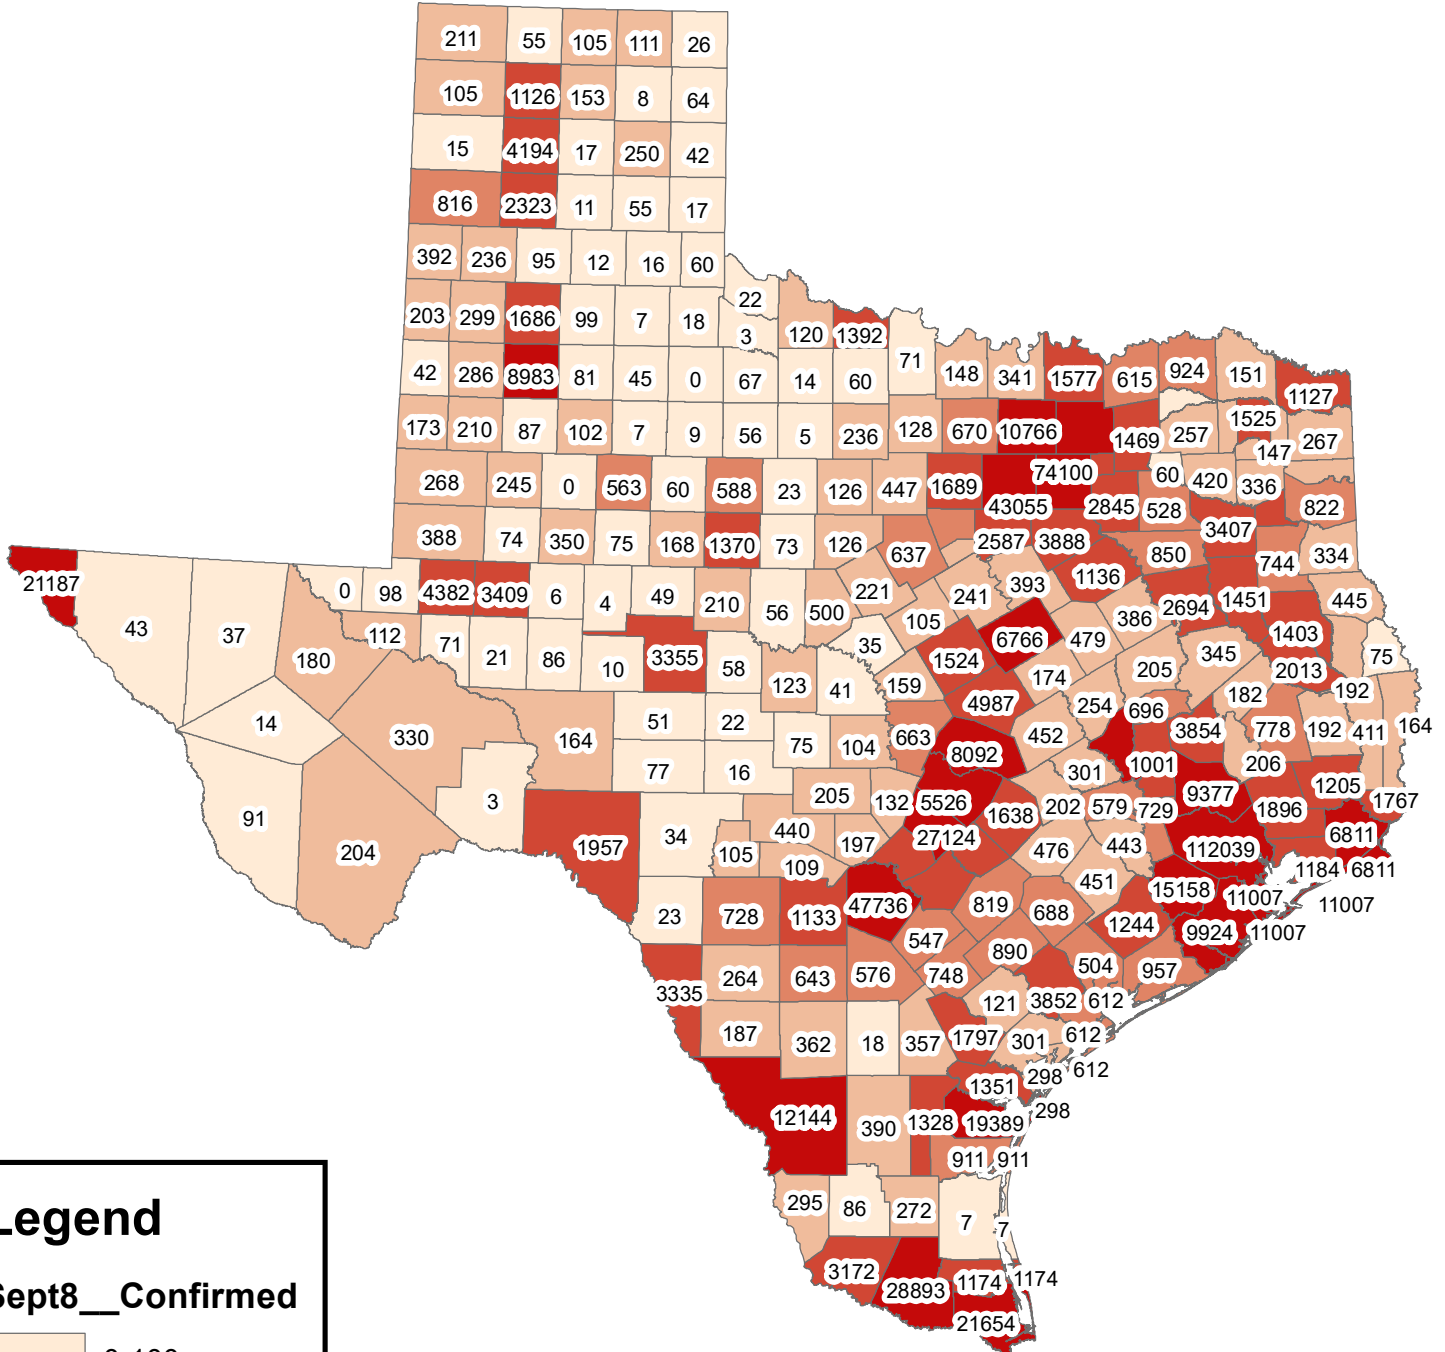

Texas Covid-19 Confirmed Cases September 8, 2020

Legend

Sept8__Confirmed

- 0-100
- 101-500
- 501-1000
- 1001-5000
- 5001-112039

The City of Stephenville makes every effort to ensure this map is free of errors but does not warrant the map or its features. The City of Stephenville provides this map without any warranty of any kind whatsoever, either expressed or implied.

https://github.com/CSSEGISandData/COVID-19/tree/master/csse_covid_19_data/csse_covid_19_daily_reports