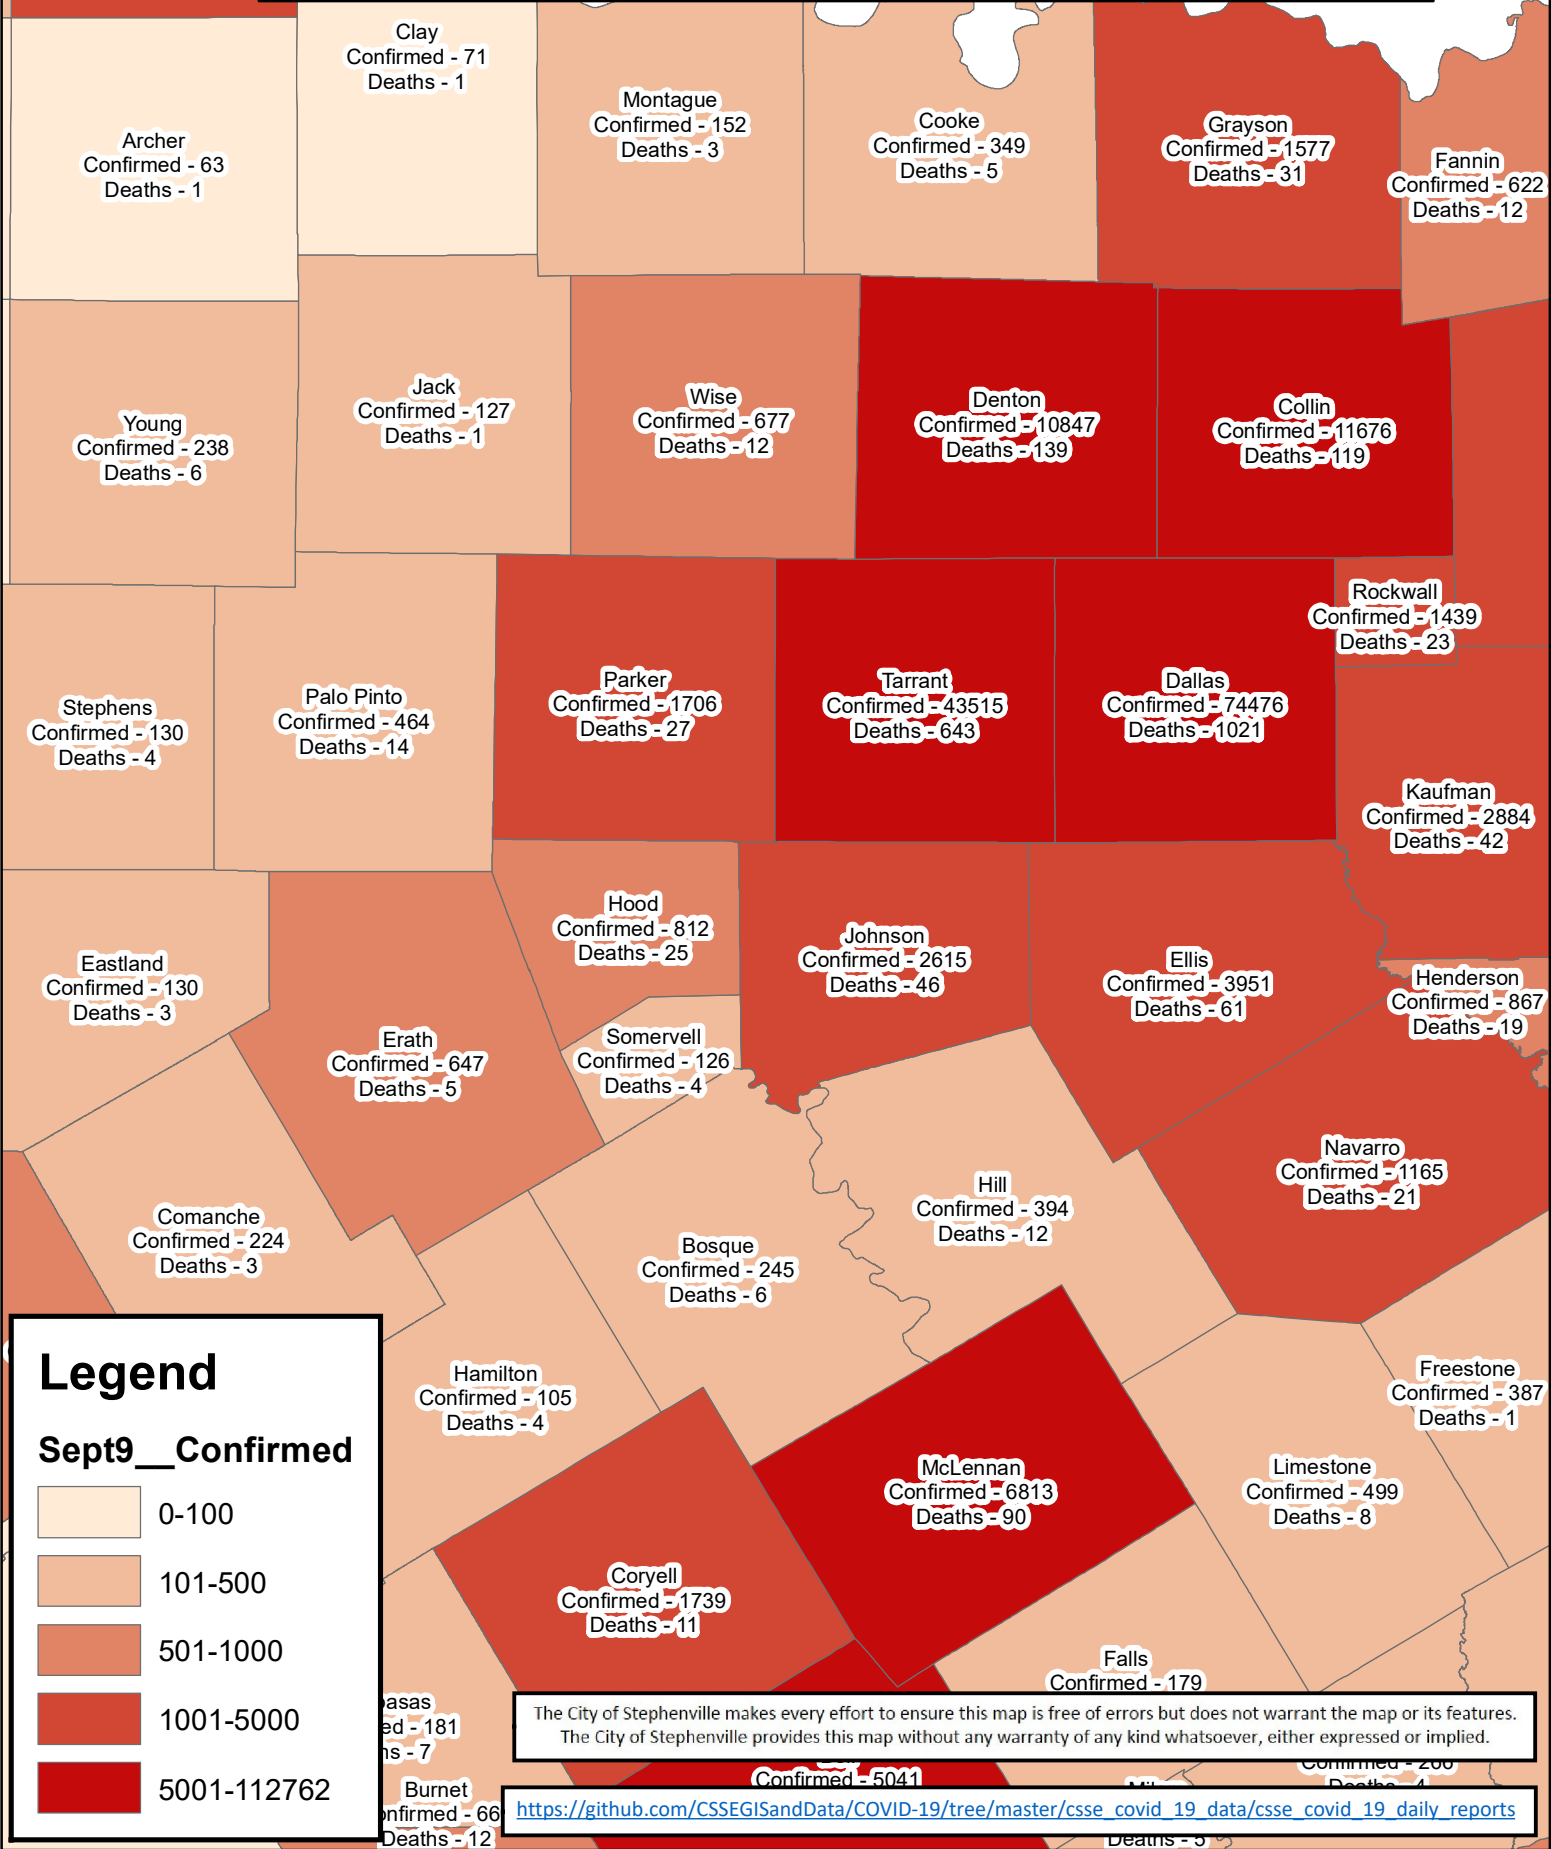

Erath County Area Covid-19 Confirmed Cases September 9, 2020

Legend

Sept9__Confirmed

- 0-100
- 101-500
- 501-1000
- 1001-5000
- 5001-112762

The City of Stephenville makes every effort to ensure this map is free of errors but does not warrant the map or its features. The City of Stephenville provides this map without any warranty of any kind whatsoever, either expressed or implied.

https://github.com/CSSEGISandData/COVID-19/tree/master/csse_covid_19_data/csse_covid_19_daily_reports